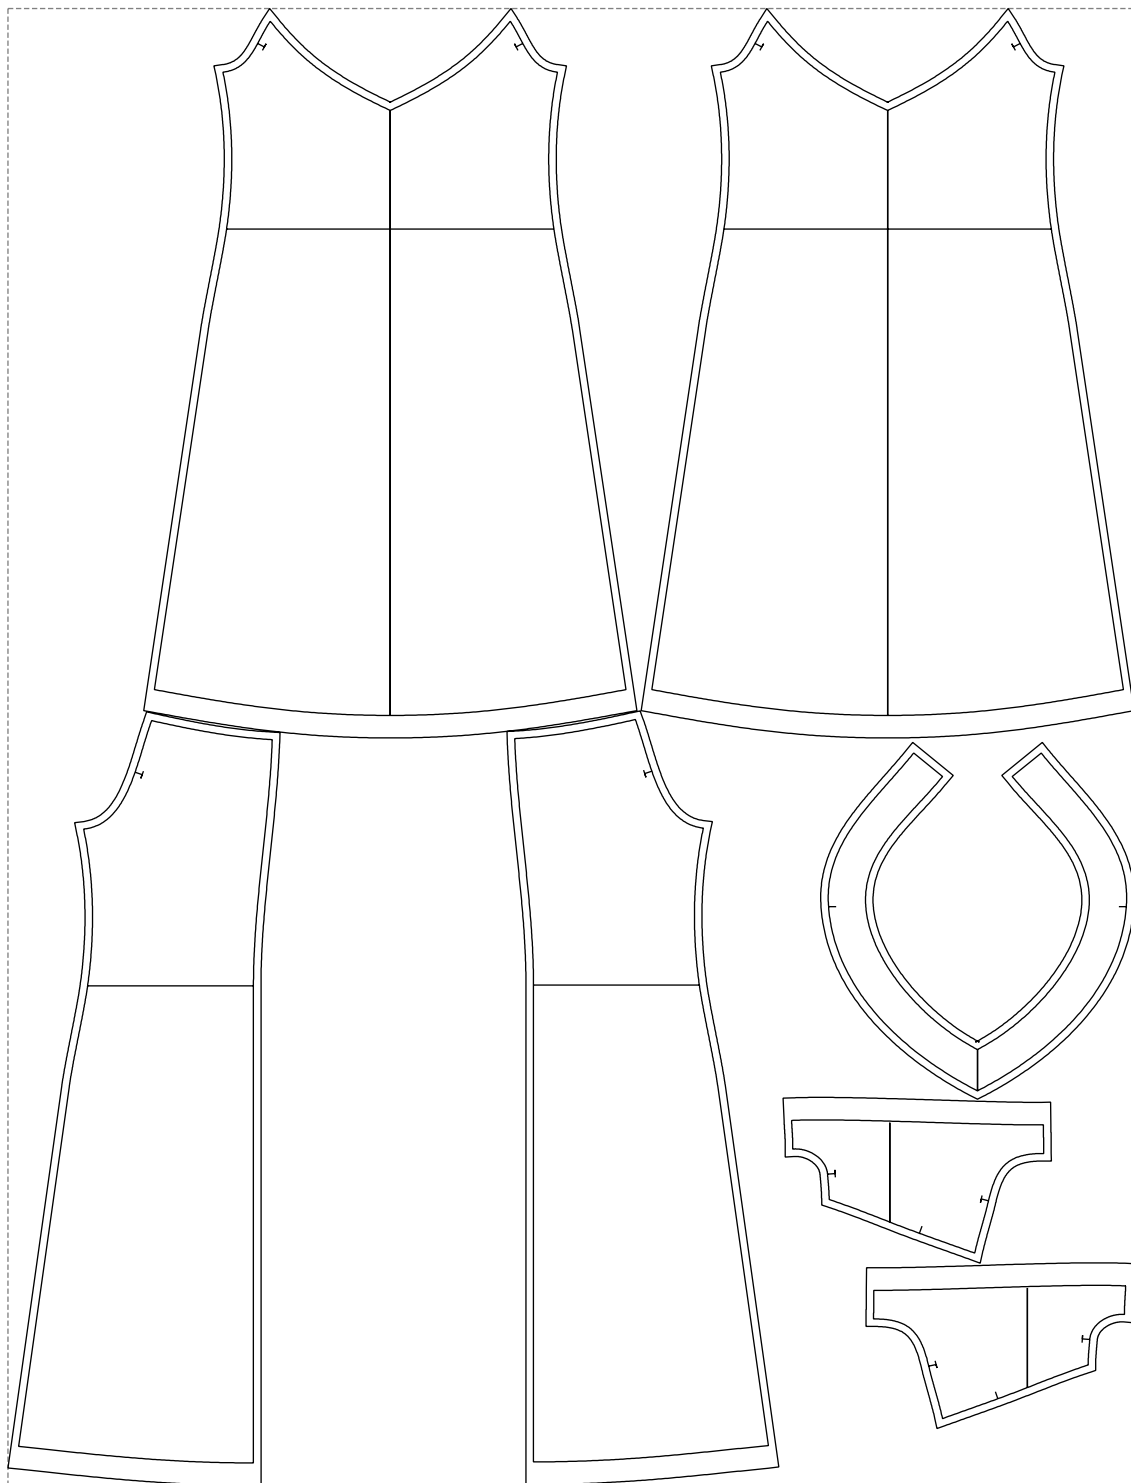

Not for print

Paper size: A4, size:1399.00 x1348.86 mm

# Example

size:1499.00 x1966.58 mm

Maneken =1 ver.0

rz\_1=170

rz\_16=92

rz\_17=78.8

rz\_18=71.8

rz\_19=100

rz\_20=98.1

---

. . . . .  
. . . . .  
. . . . .