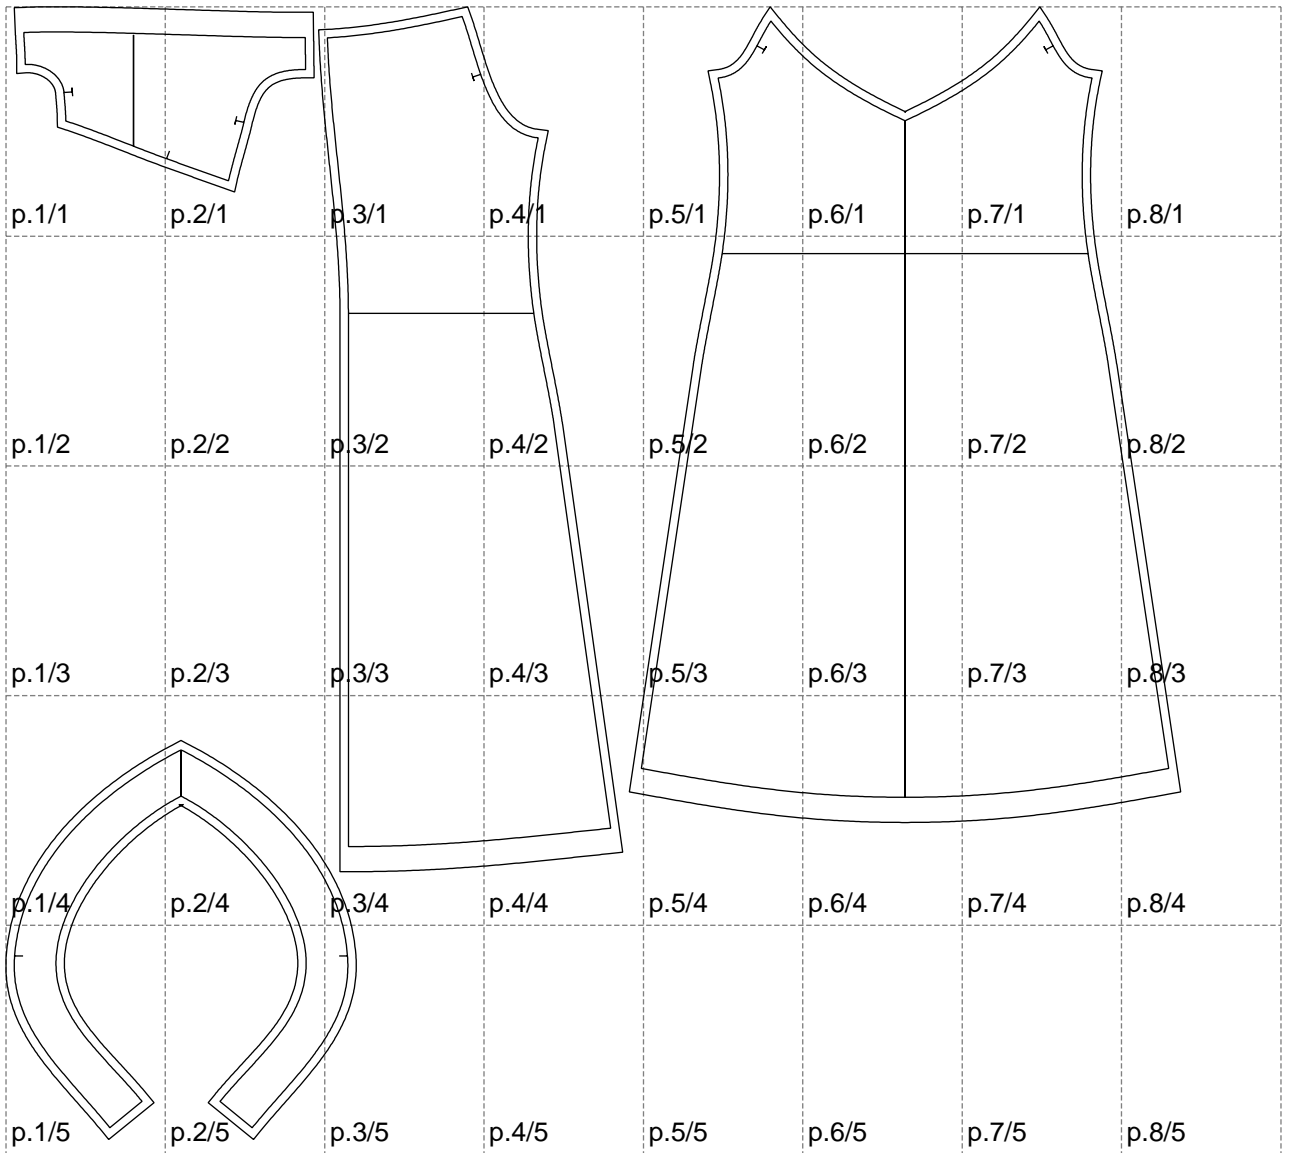

Not for print

Paper size: A4, size:1399.00 x1348.86 mm

# Example

size:1499.00 x1966.58 mm

Maneken =1 ver.0

rz\_1=170

rz\_16=92

rz\_17=78.8

rz\_18=71.8

rz\_19=100

rz\_20=98.1

---

. . . . .  
. . . . .  
. . . . .