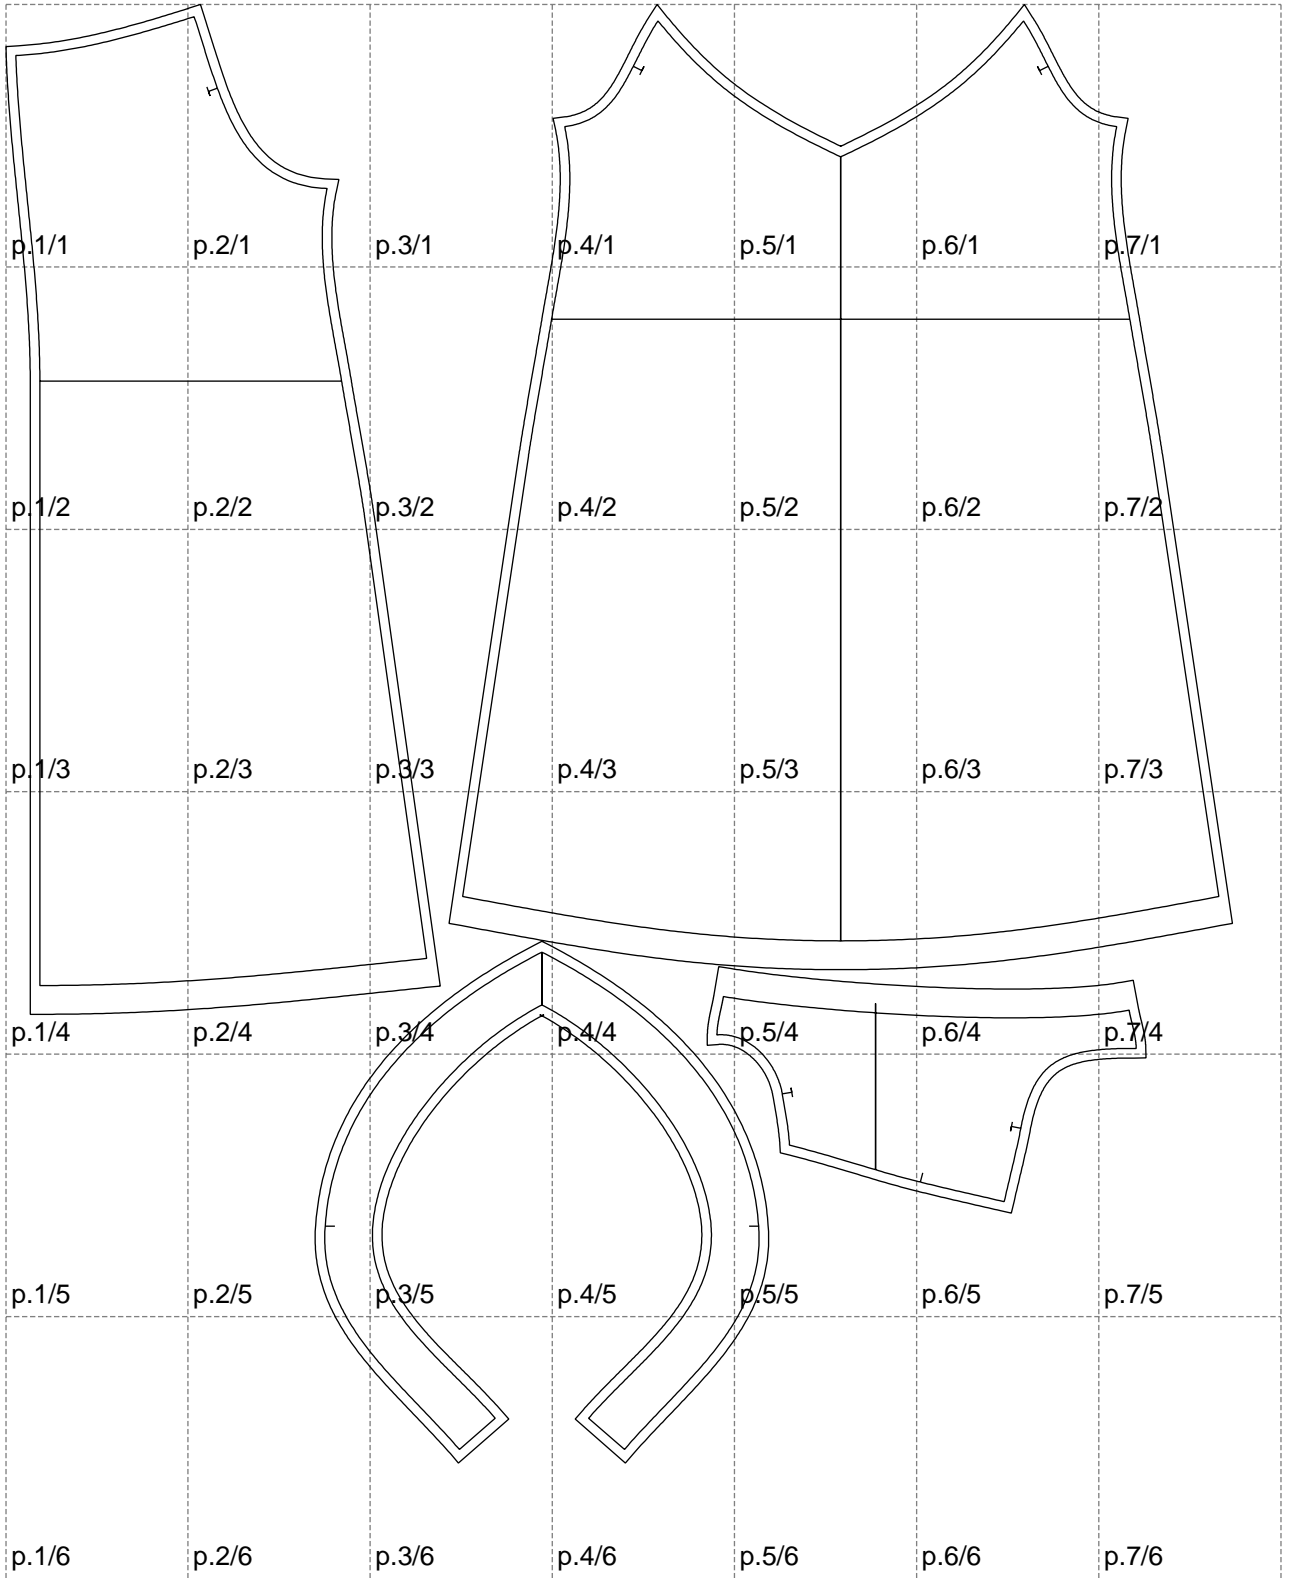

Not for print

Paper size: A4, size:1278.18 x1519.55 mm

# Example

size:1499.00 x2861.58 mm

Maneken =1 ver.0

rz\_1=170

rz\_16=120

rz\_17=104

rz\_18=103.6

rz\_19=128

rz\_20=125.1

---

. . . . .  
. . . . .  
. . . . .