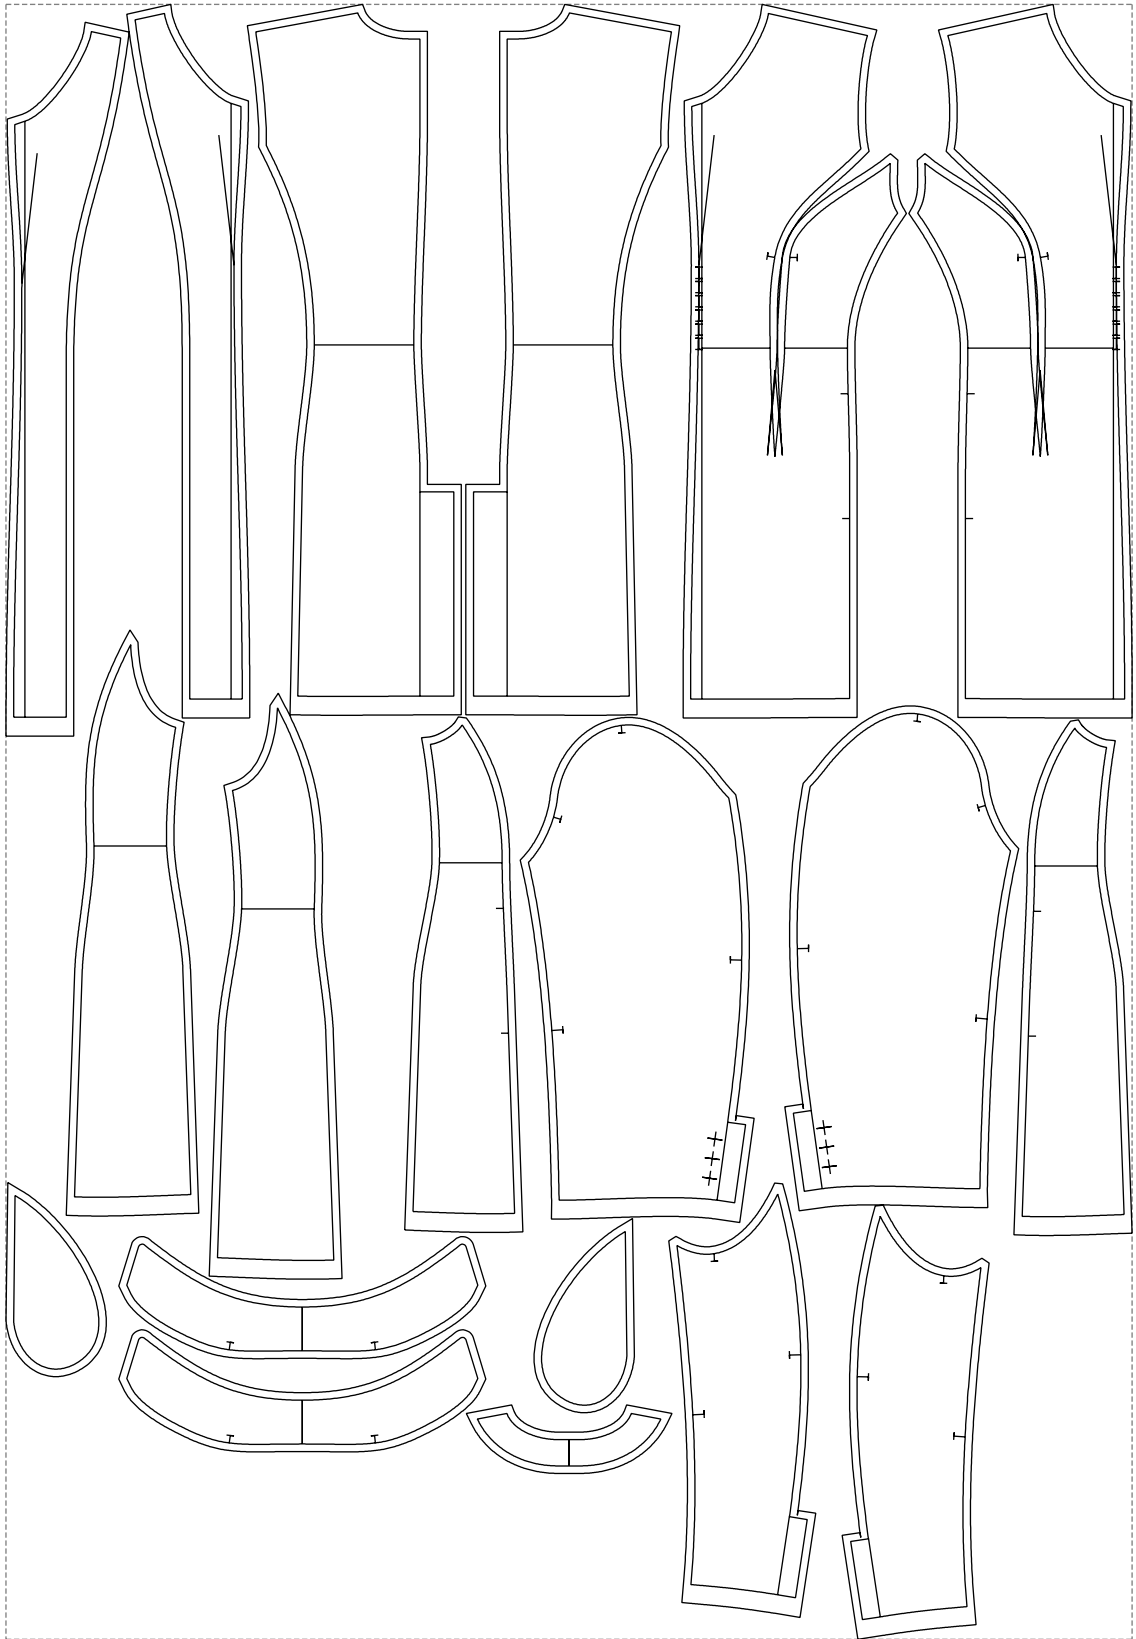

Not for print

Paper size: A4, size:1399.00 x1634.20 mm

# Example

size:1499.00 x2177.09 mm

Maneken =1 ver.0

rz\_1=170

rz\_16=108

rz\_17=92.5

rz\_18=89.2

rz\_19=116