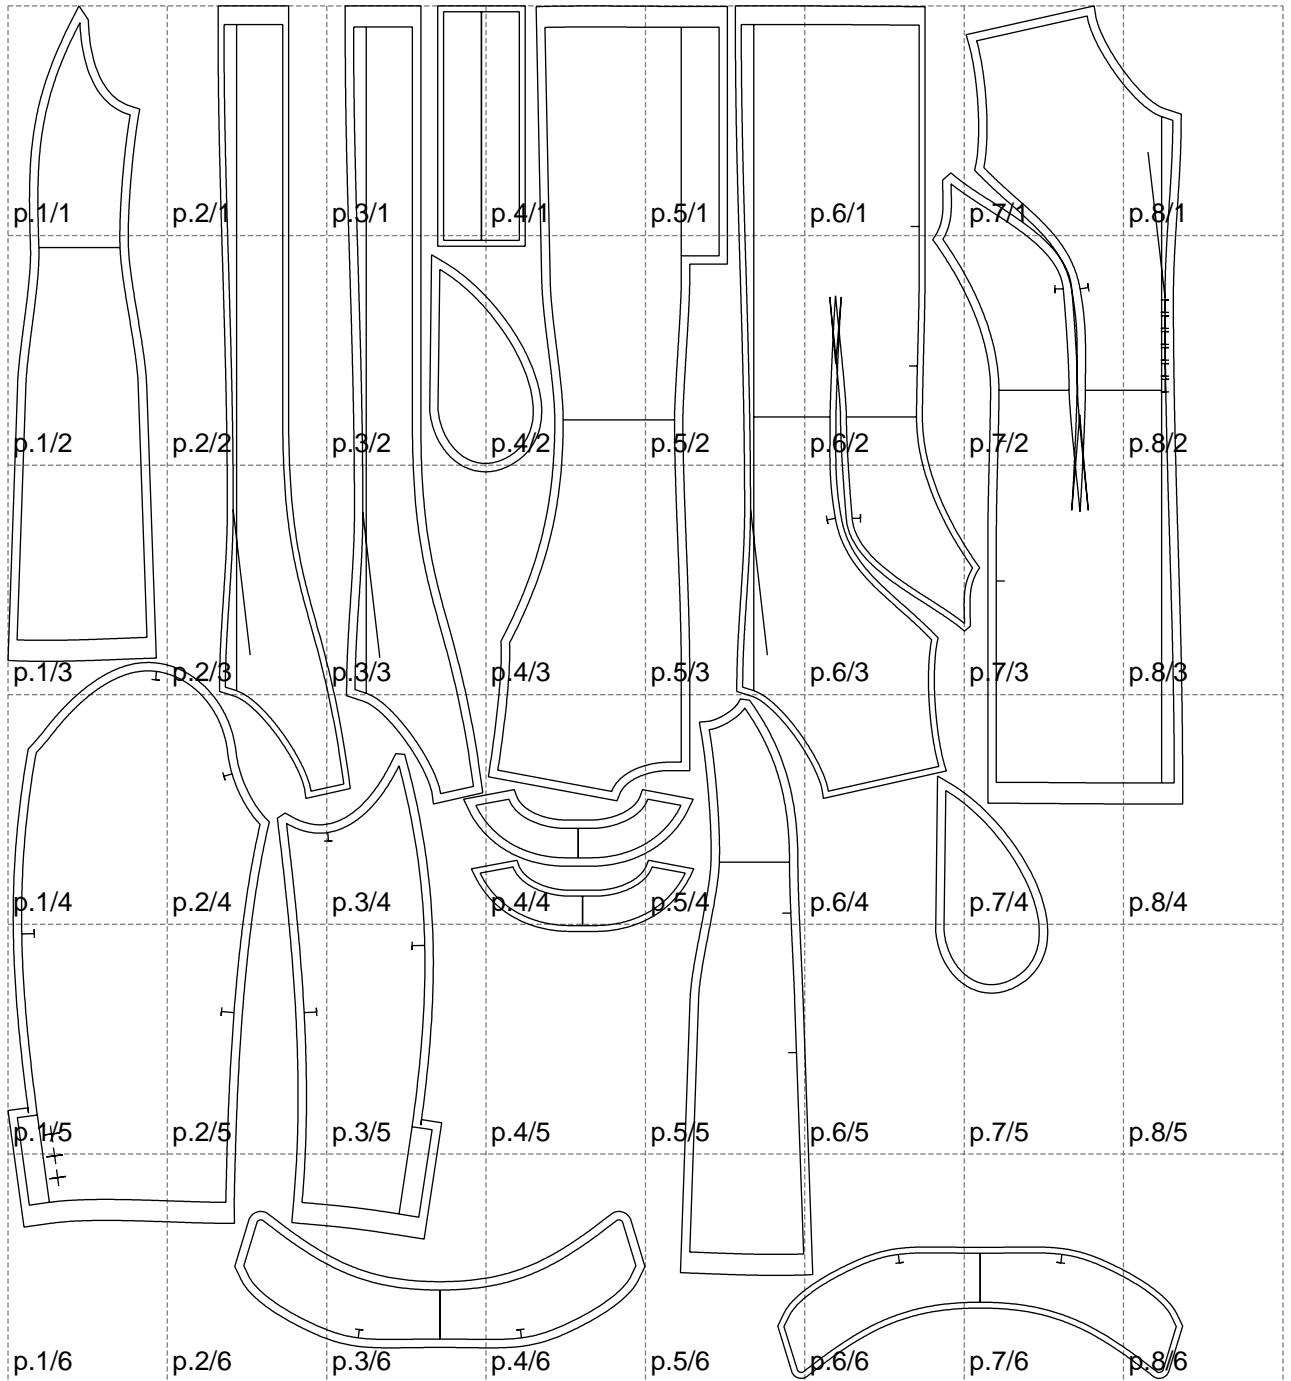

Not for print

Paper size: A4, size:1399.00 x1634.20 mm

# Example

size:1499.00 x2177.09 mm

Maneken =1 ver.0

rz\_1=170

rz\_16=108

rz\_17=92.5

rz\_18=89.2

rz\_19=116

rz\_20=113

---

. . . . .  
. . . . .  
. . . . .