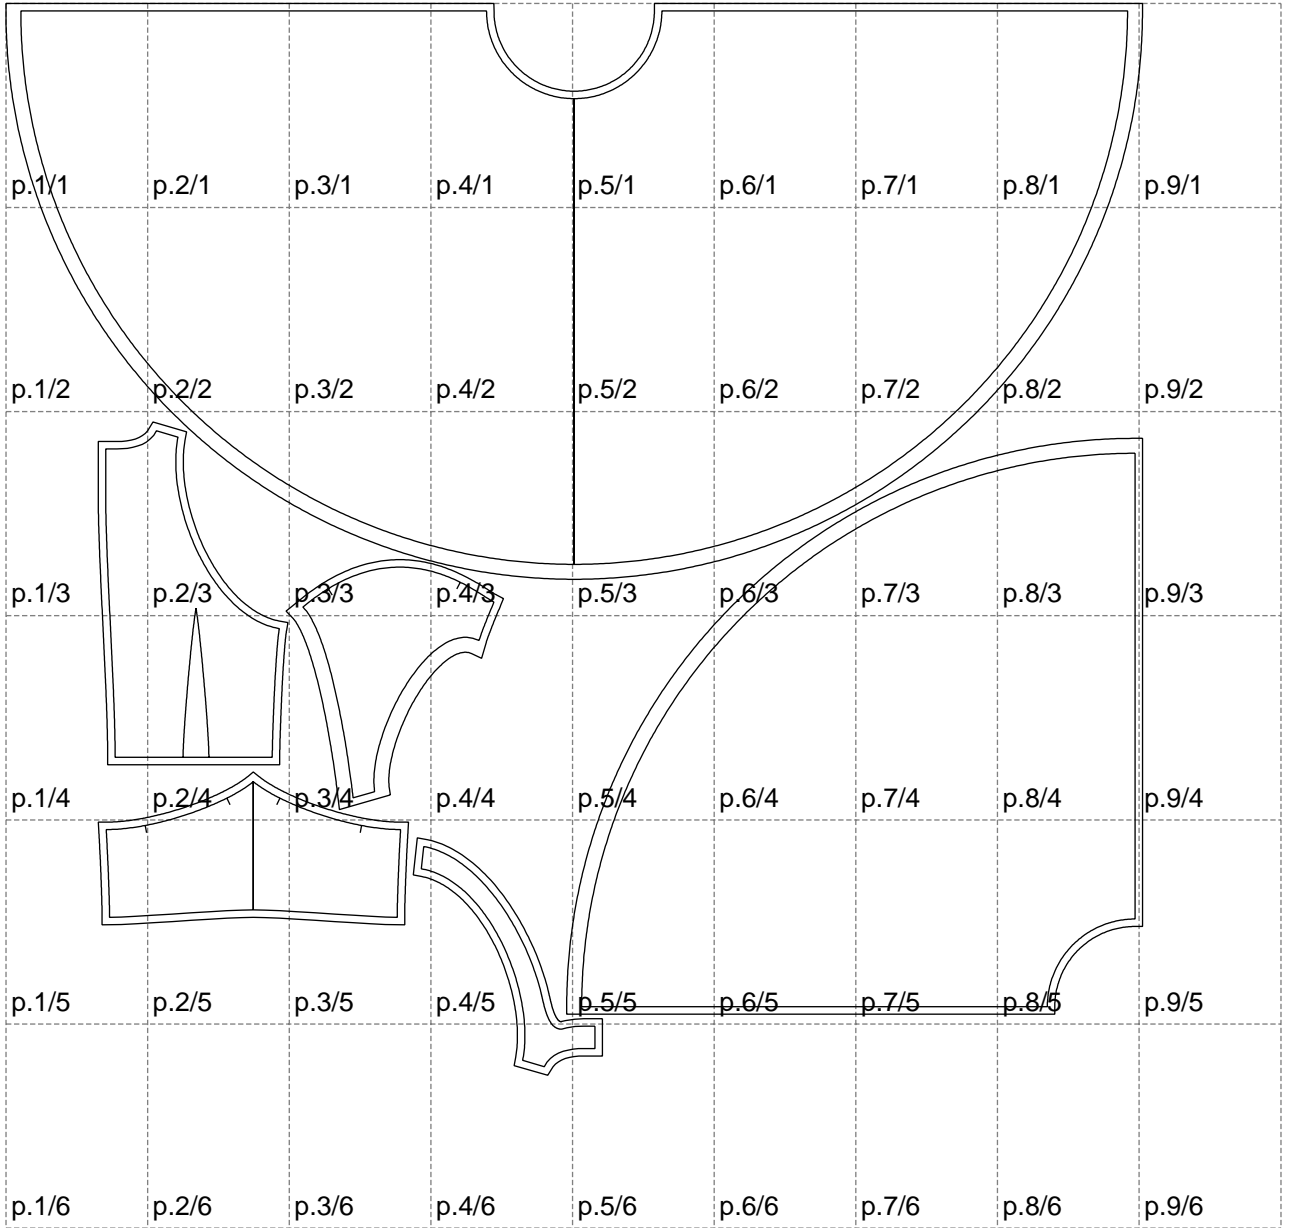

Not for print

Paper size: A4, size:1522.74 x1435.91 mm

Example

size:1522.74 x2364.08 mm

Maneken =1 ver.0

rz_1=170

rz_16=88

rz_17=75.6

rz_18=67.6

rz_19=96

rz_20=94.6

.
.
.