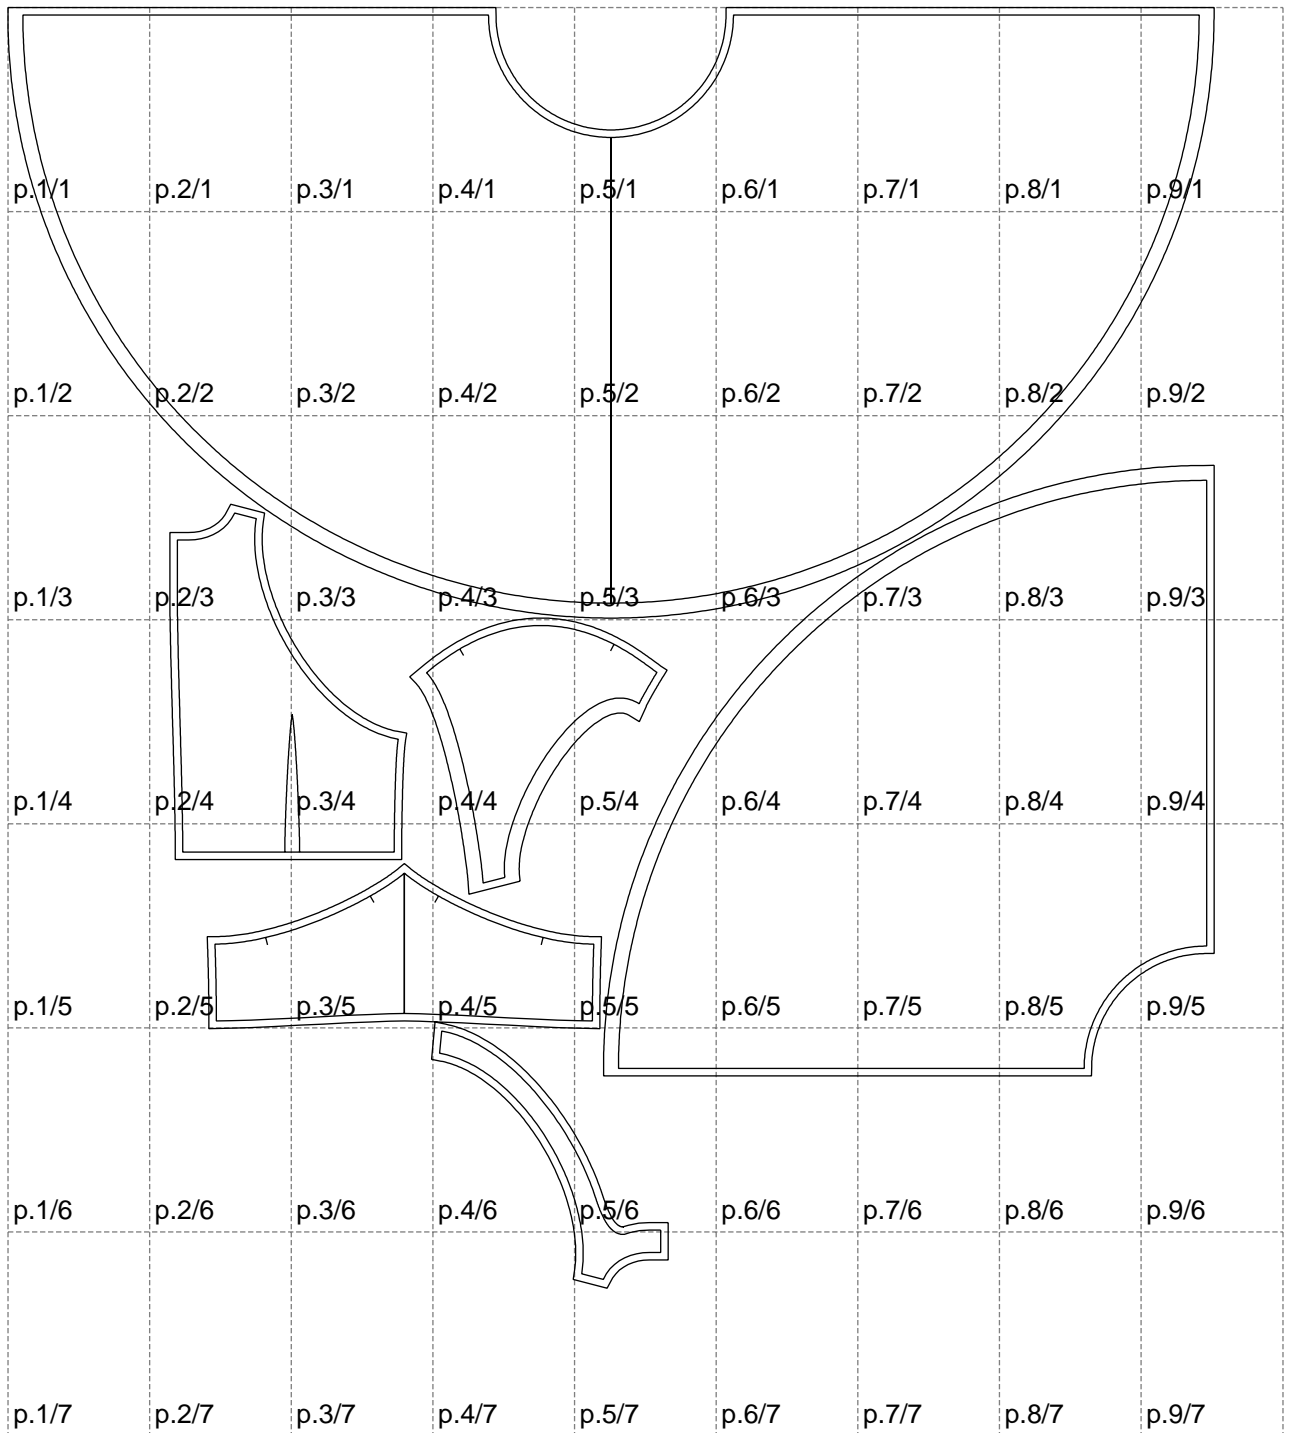

Not for print

Paper size: A4, size:1615.99 x1715.65 mm

# Example

size:1615.99 x2495.94 mm

Maneken =1 ver.0

rz\_1=170

rz\_16=112

rz\_17=96.2

rz\_18=94

rz\_19=120

rz\_20=117

---

. . . . .  
. . . . .  
. . . . .