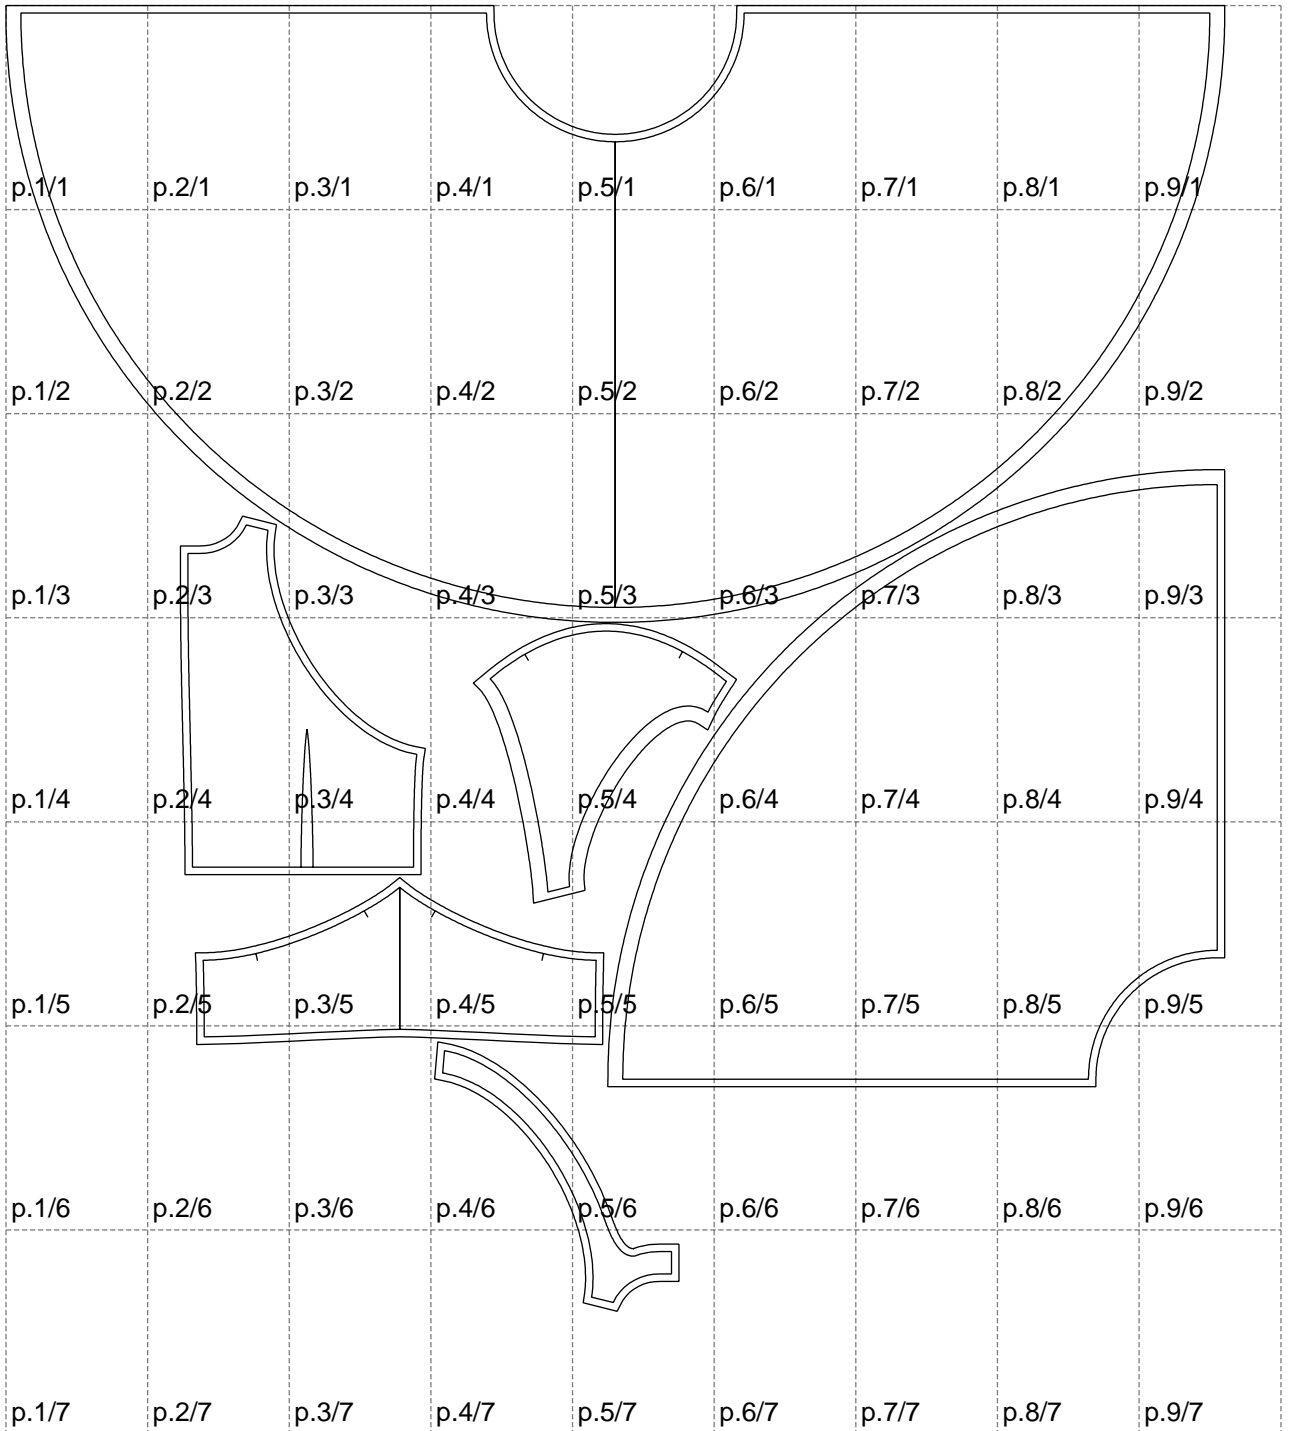

Not for print

Paper size: A4, size:1633.00 x1749.26 mm

Example

size:1633.00 x2521.46 mm

Maneken =1 ver.0

rz_1=170

rz_16=116

rz_17=100

rz_18=98.8

rz_19=124

rz_20=121

.
.
.