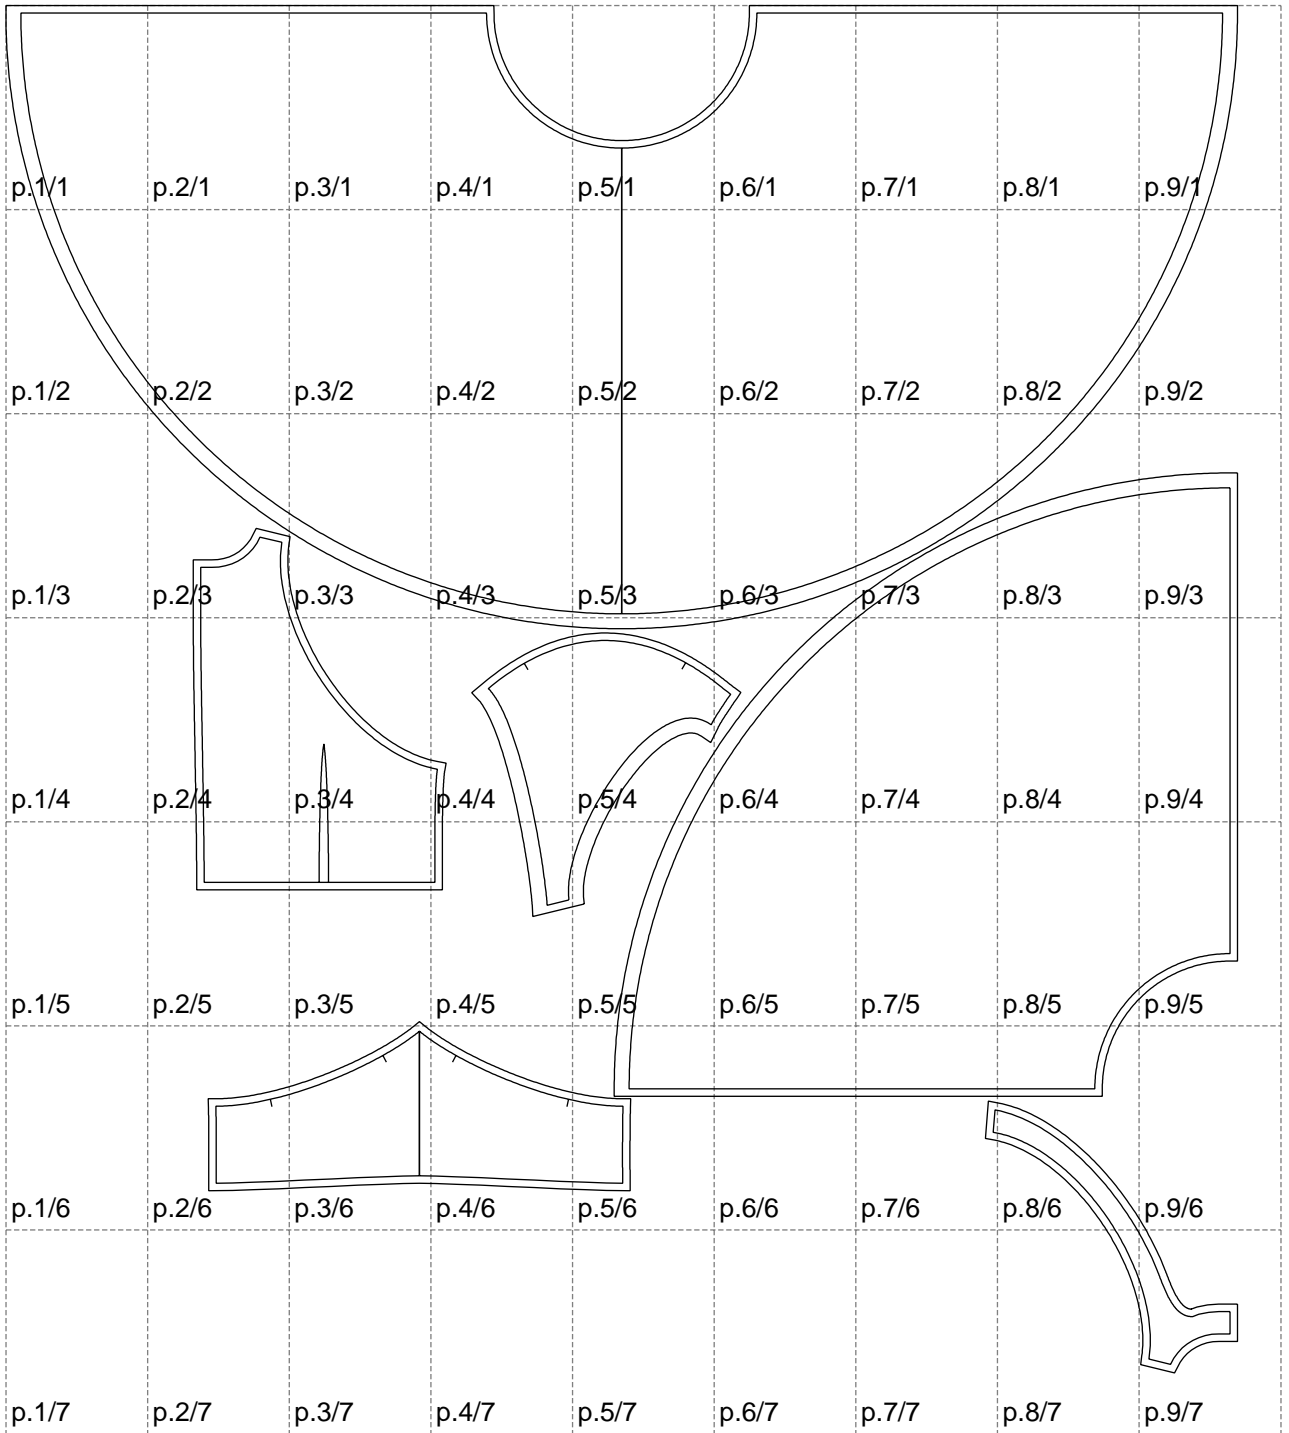

Not for print

Paper size: A4, size:1650.02 x1831.97 mm

# Example

size:1650.02 x2542.96 mm

Maneken =1 ver.0

rz\_1=170

rz\_16=120

rz\_17=104

rz\_18=103.6

rz\_19=128

rz\_20=125.1

---

. . . . .  
. . . . .  
. . . . .