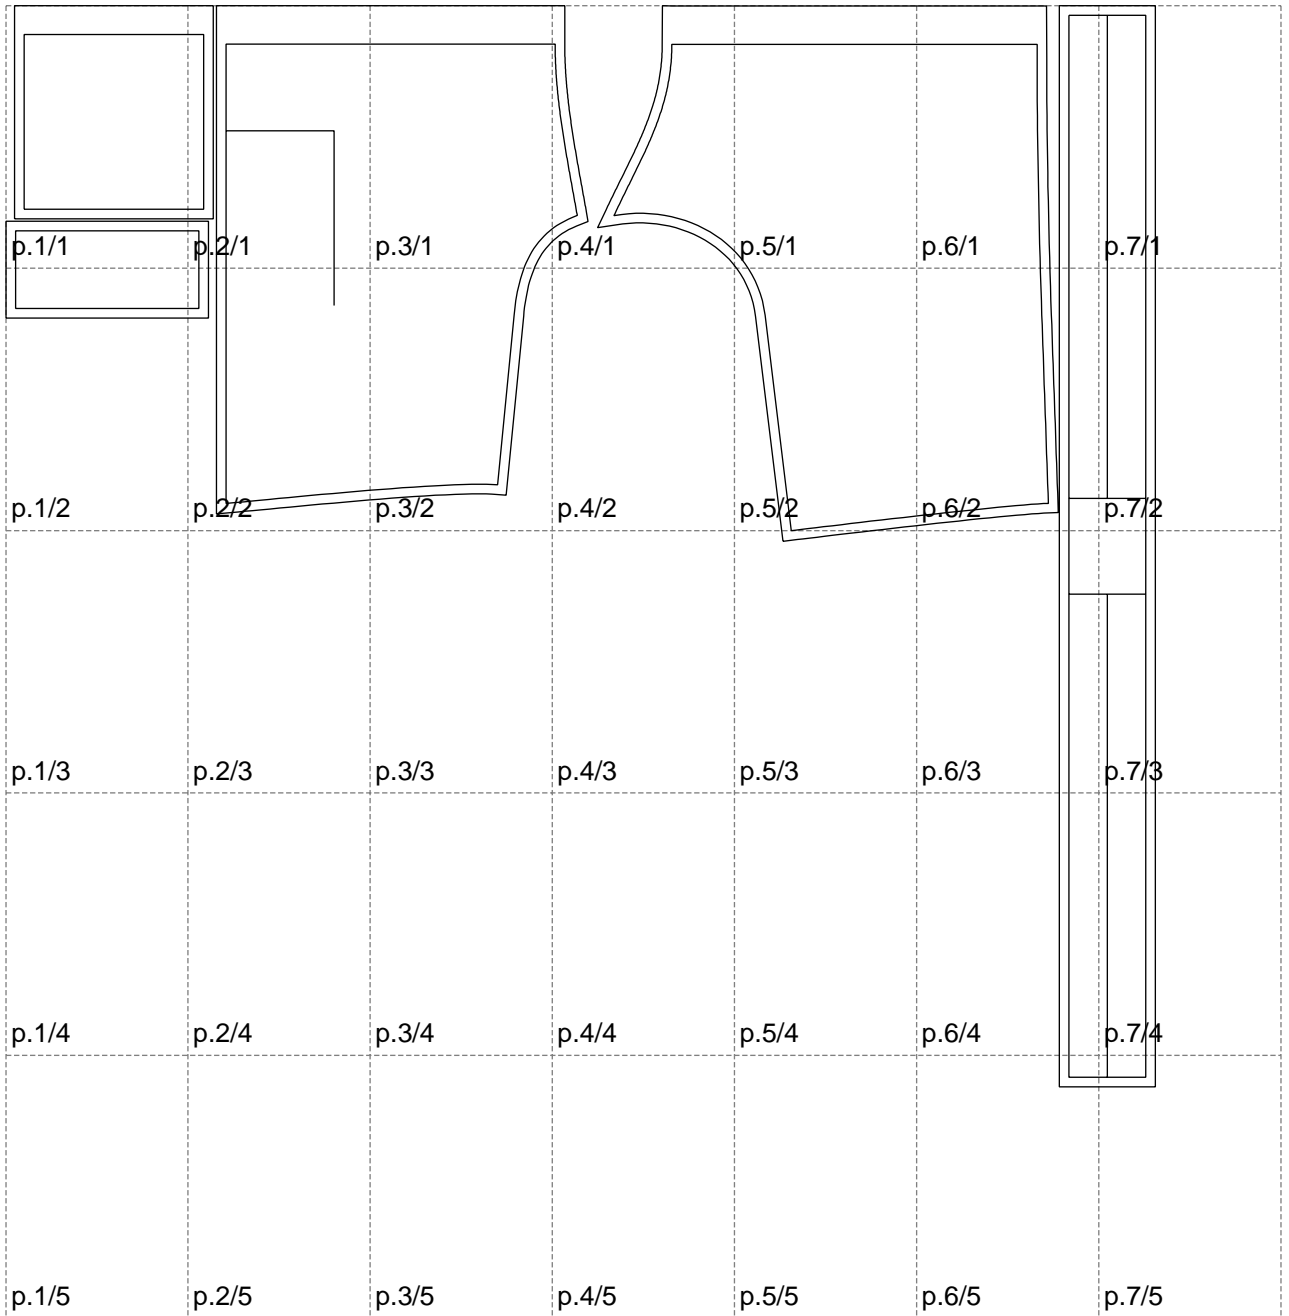

Not for print

Paper size: A4, size:1197.64 x1126.39 mm

# Example

size:1458.94 x1126.39 mm

Maneken =1 ver.0

rz\_1=170

rz\_16=100

rz\_17=85.4

rz\_18=80.2

rz\_19=108

rz\_20=105.4

---

. . . . .  
. . . . .  
. . . . .