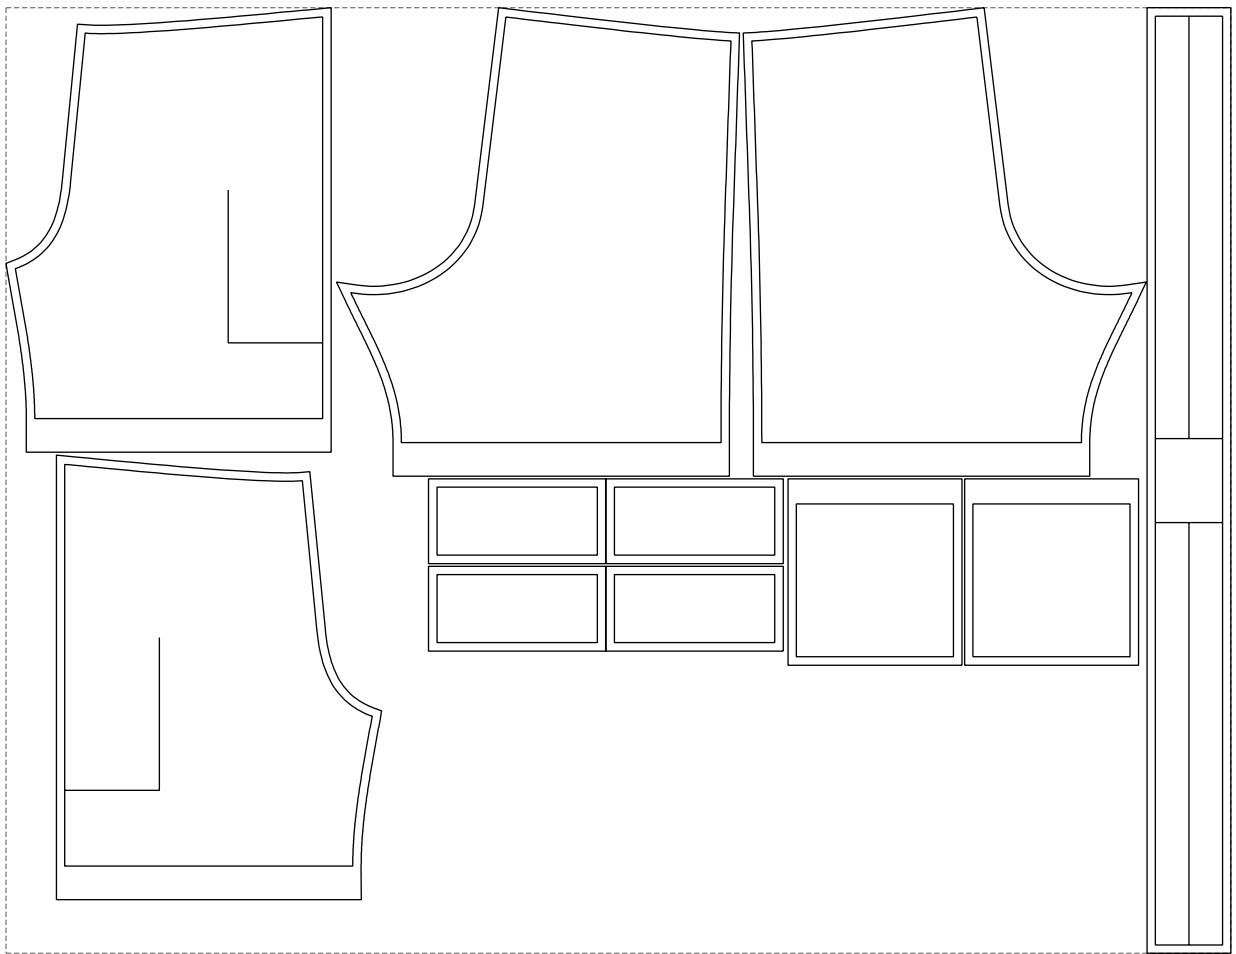

Not for print

Paper size: A4, size:1197.64 x1126.39 mm

# Example

size:1458.94 x1126.39 mm

Maneken =1 ver.0

rz\_1=170

rz\_16=100

rz\_17=85.4

rz\_18=80.2

rz\_19=108

rz\_20=105.4

---

. . . . .  
. . . . .  
. . . . .