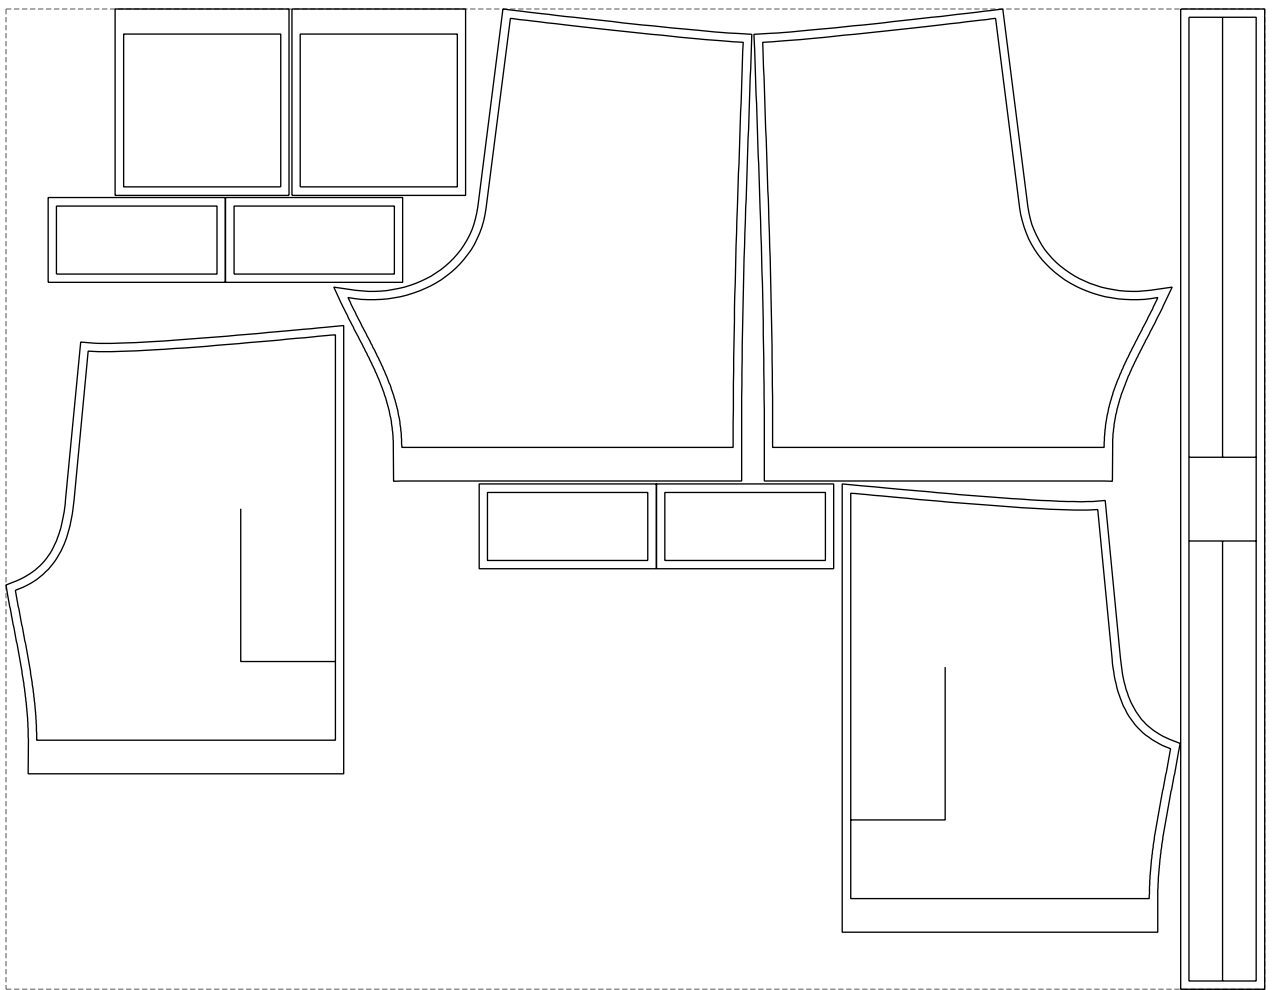

Not for print

Paper size: A4, size:1228.71 x1167.73 mm

# Example

size:1499.00 x1167.73 mm

Maneken =1 ver.0

rz\_1=170

rz\_16=104

rz\_17=88.9

rz\_18=84.4

rz\_19=112

rz\_20=109.3

---

. . . . .  
. . . . .  
. . . . .