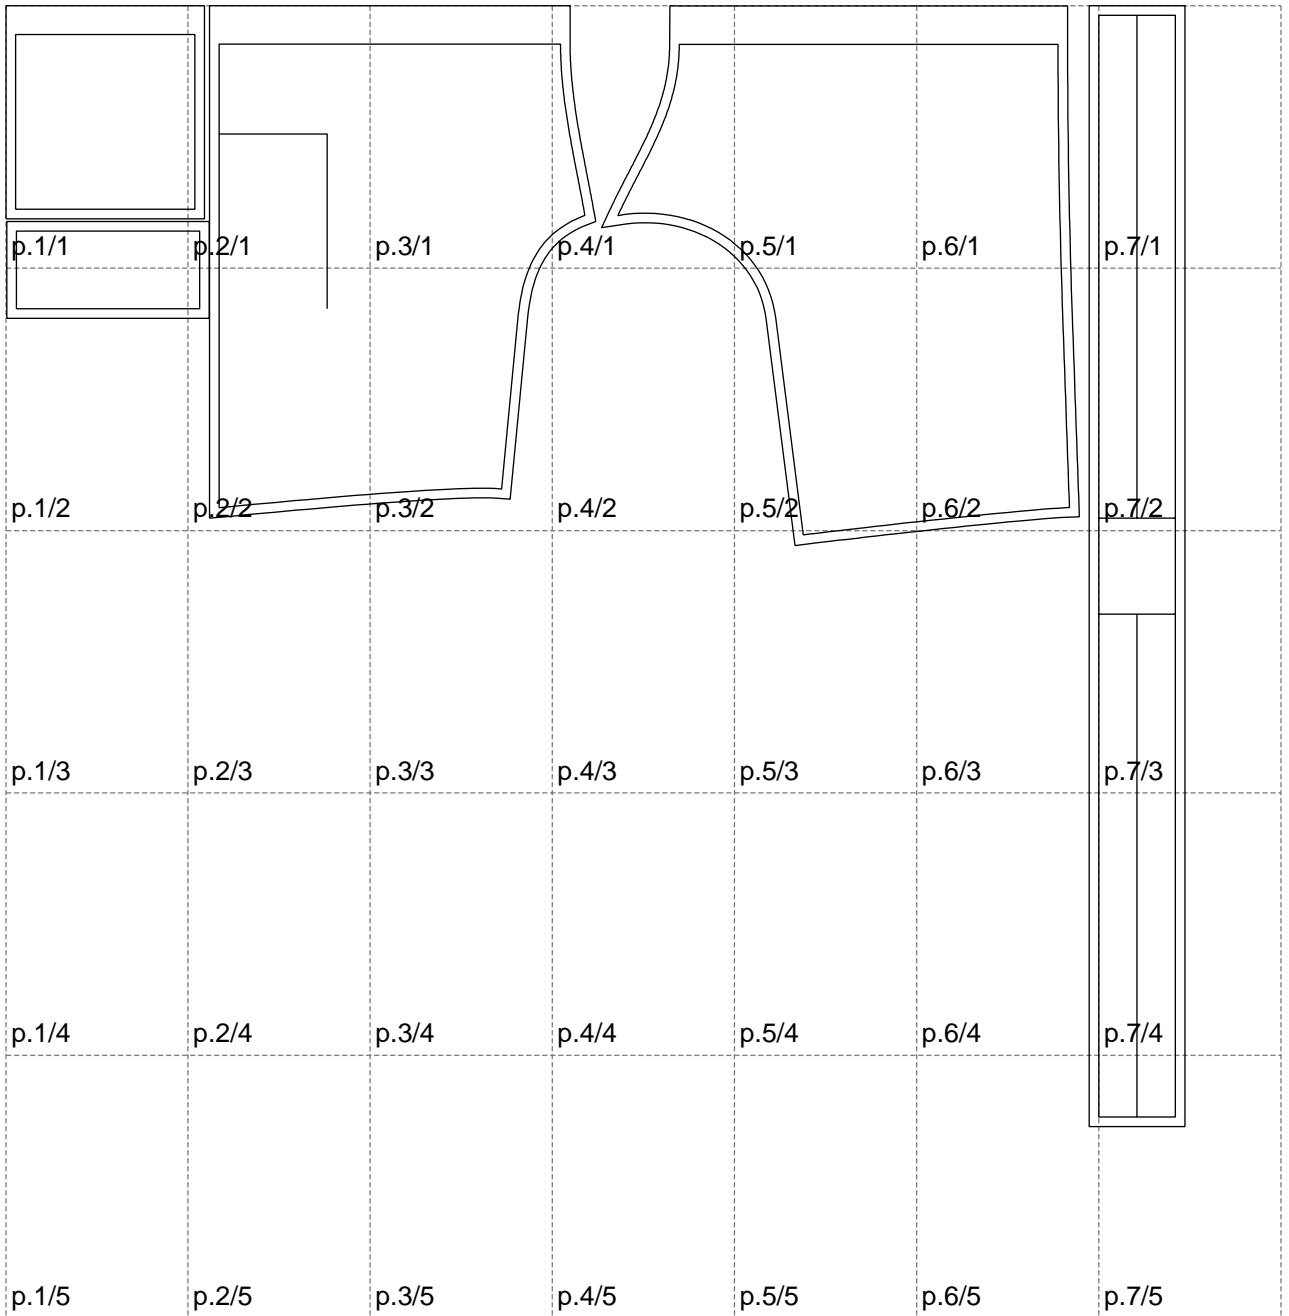

Not for print

Paper size: A4, size:1228.71 x1167.73 mm

# Example

size:1499.00 x1167.73 mm

Maneken =1 ver.0

rz\_1=170

rz\_16=104

rz\_17=88.9

rz\_18=84.4

rz\_19=112

rz\_20=109.3

---

. . . . .  
. . . . .  
. . . . .