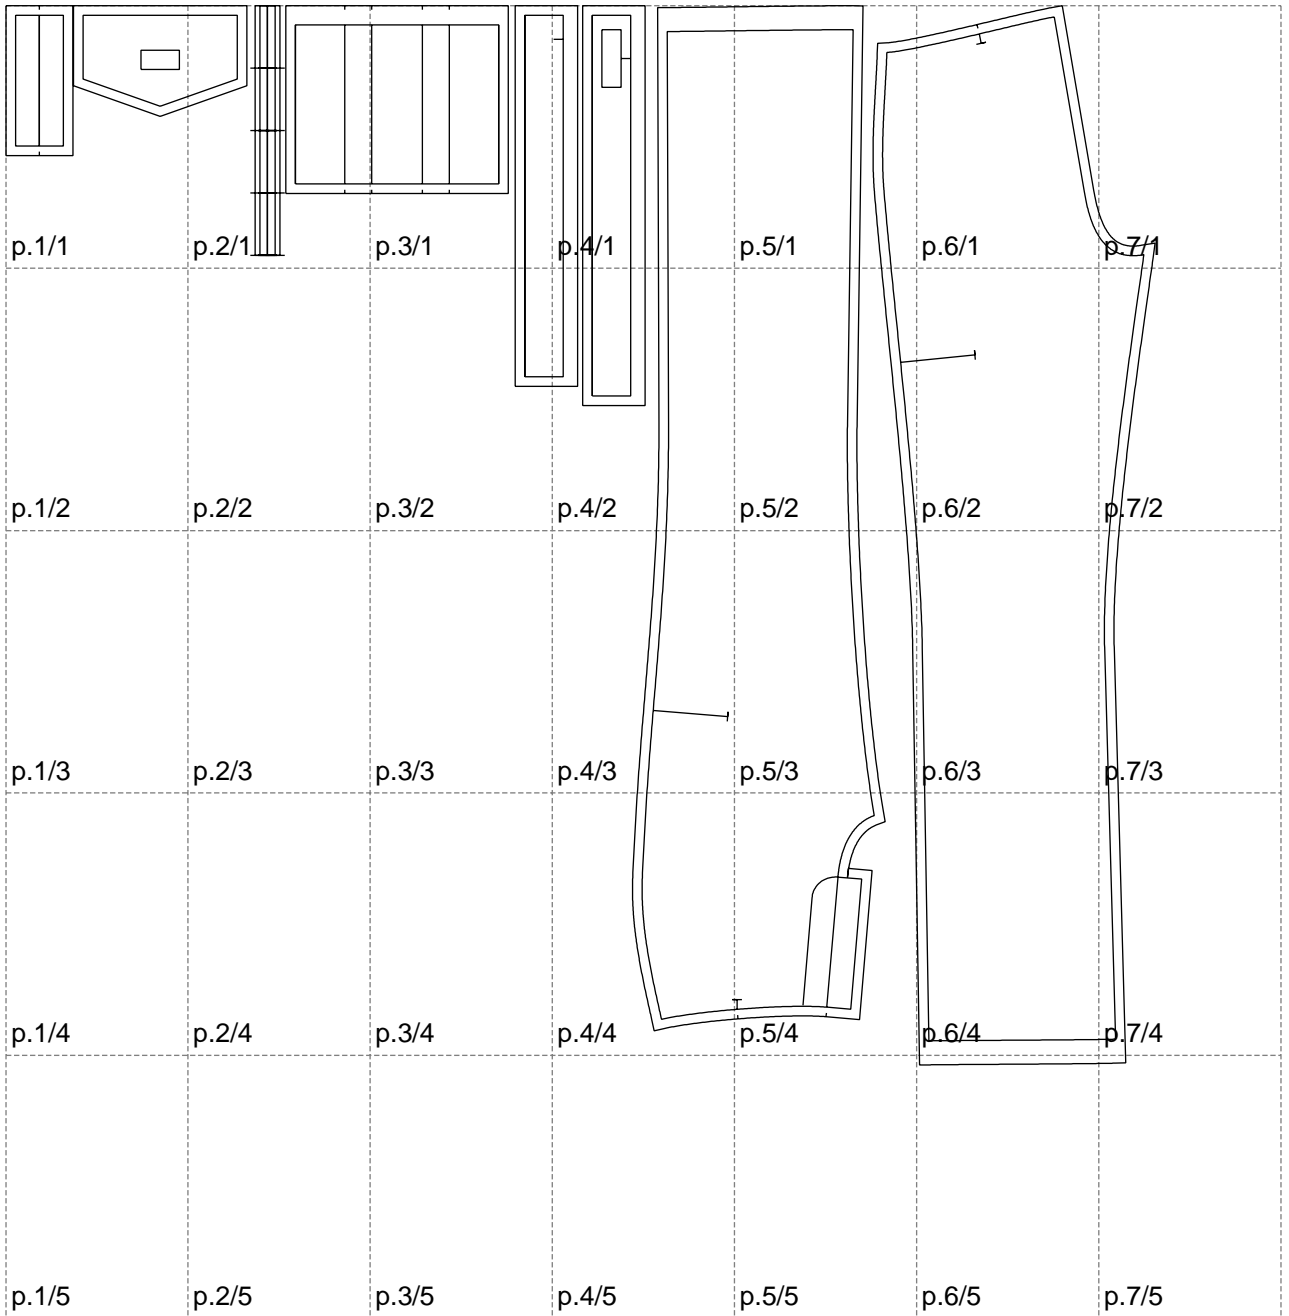

Not for print

Paper size: A4, size:1197.64 x1103.68 mm

# Example

size:1468.81 x1103.68 mm

Maneken =1 ver.0

rz\_1=170

rz\_16=88

rz\_17=75.6

rz\_18=67.6

rz\_19=96

rz\_20=94.6

---

. . . . .  
. . . . .  
. . . . .