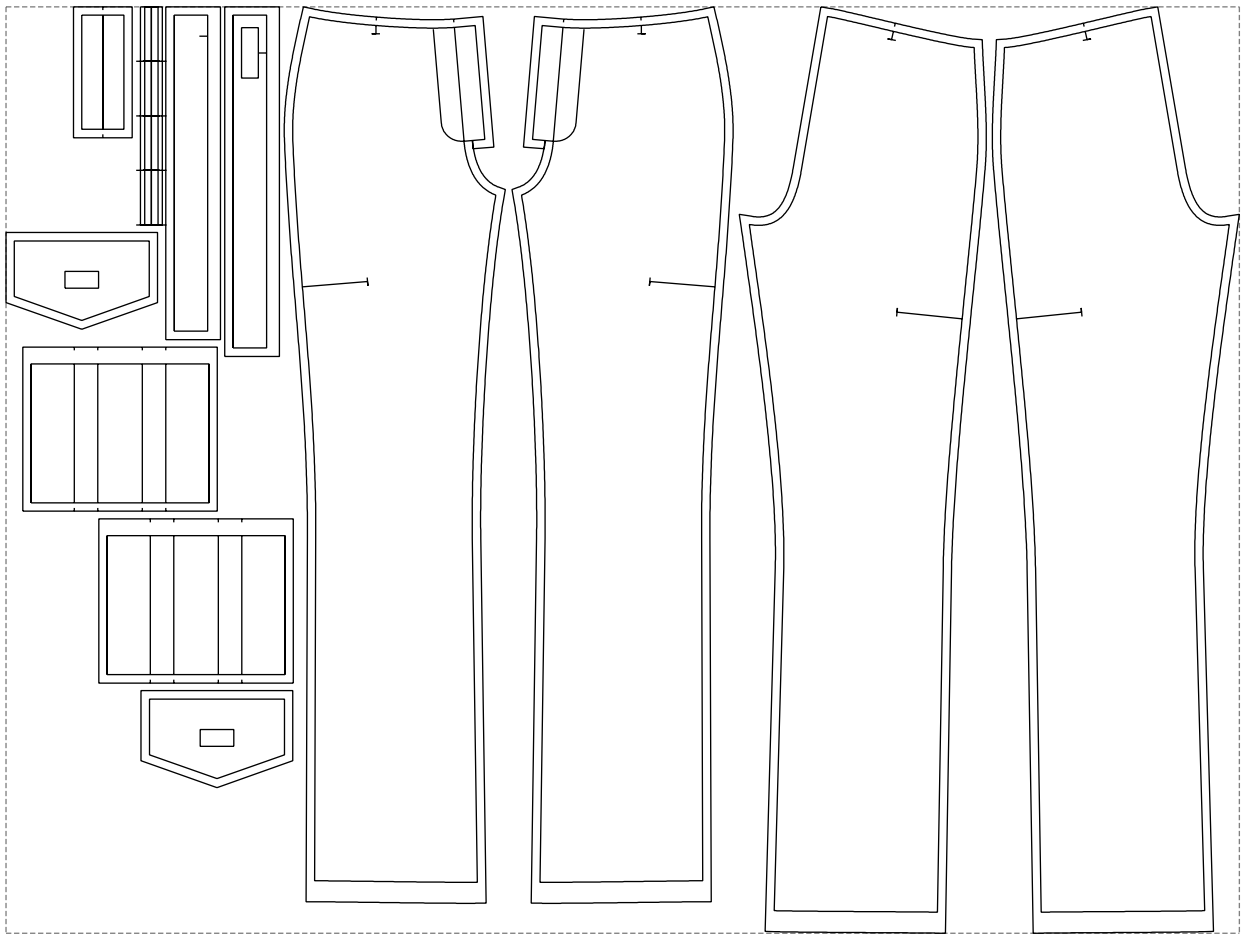

Not for print

Paper size: A4, size:1197.64 x1103.68 mm

# Example

size:1468.81 x1103.68 mm

Maneken =1 ver.0

rz\_1=170

rz\_16=88

rz\_17=75.6

rz\_18=67.6

rz\_19=96

rz\_20=94.6

---

. . . . .  
. . . . .  
. . . . .