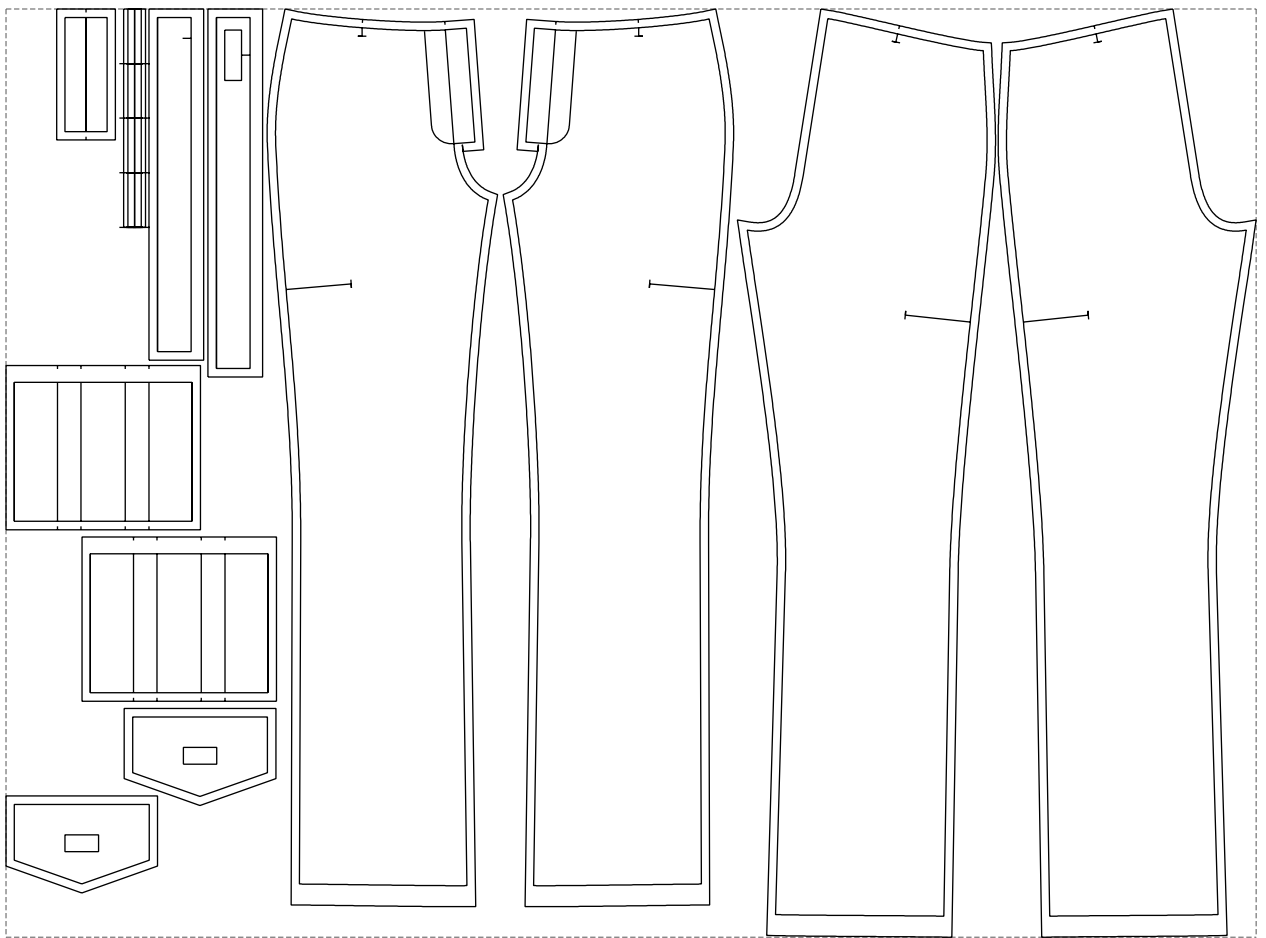

Not for print

Paper size: A4, size:1217.77 x1105.74 mm

# Example

size:1488.94 x1105.74 mm

Maneken =1 ver.0

rz\_1=170

rz\_16=92

rz\_17=78.8

rz\_18=71.8

rz\_19=100

rz\_20=98.1

---

. . . . .  
. . . . .  
. . . . .