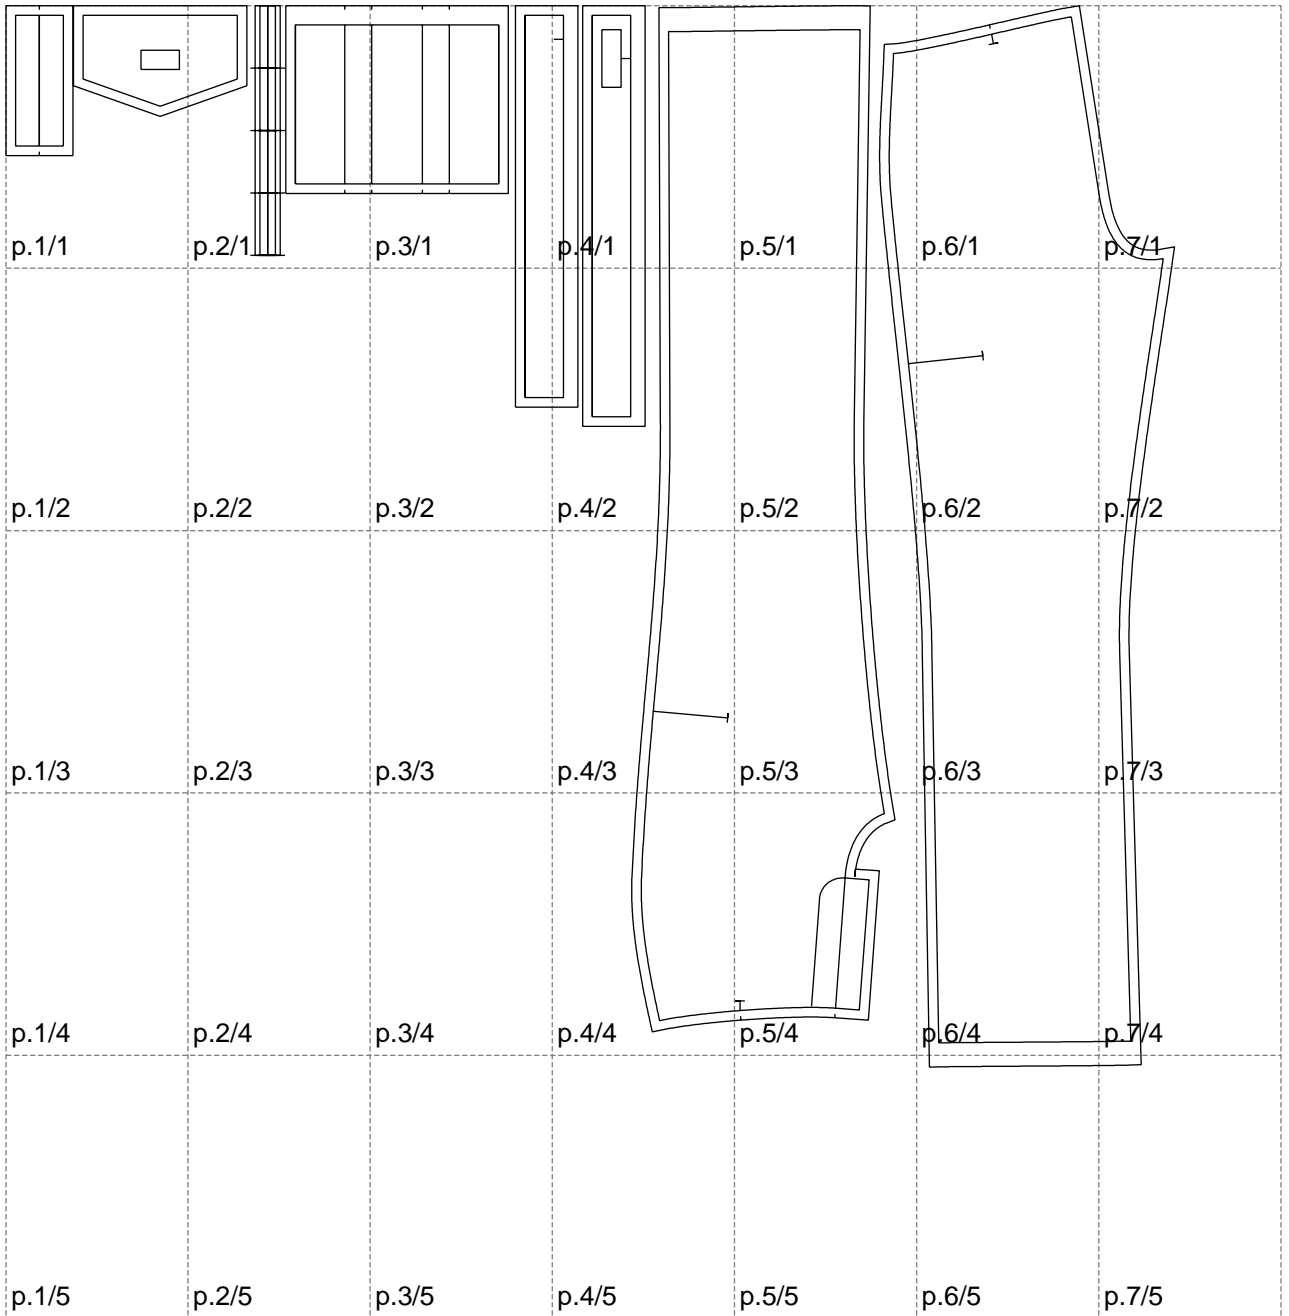

Not for print

Paper size: A4, size:1217.77 x1105.74 mm

# Example

size:1488.94 x1105.74 mm

Maneken =1 ver.0

rz\_1=170

rz\_16=92

rz\_17=78.8

rz\_18=71.8

rz\_19=100

rz\_20=98.1

---

. . . . .  
. . . . .  
. . . . .