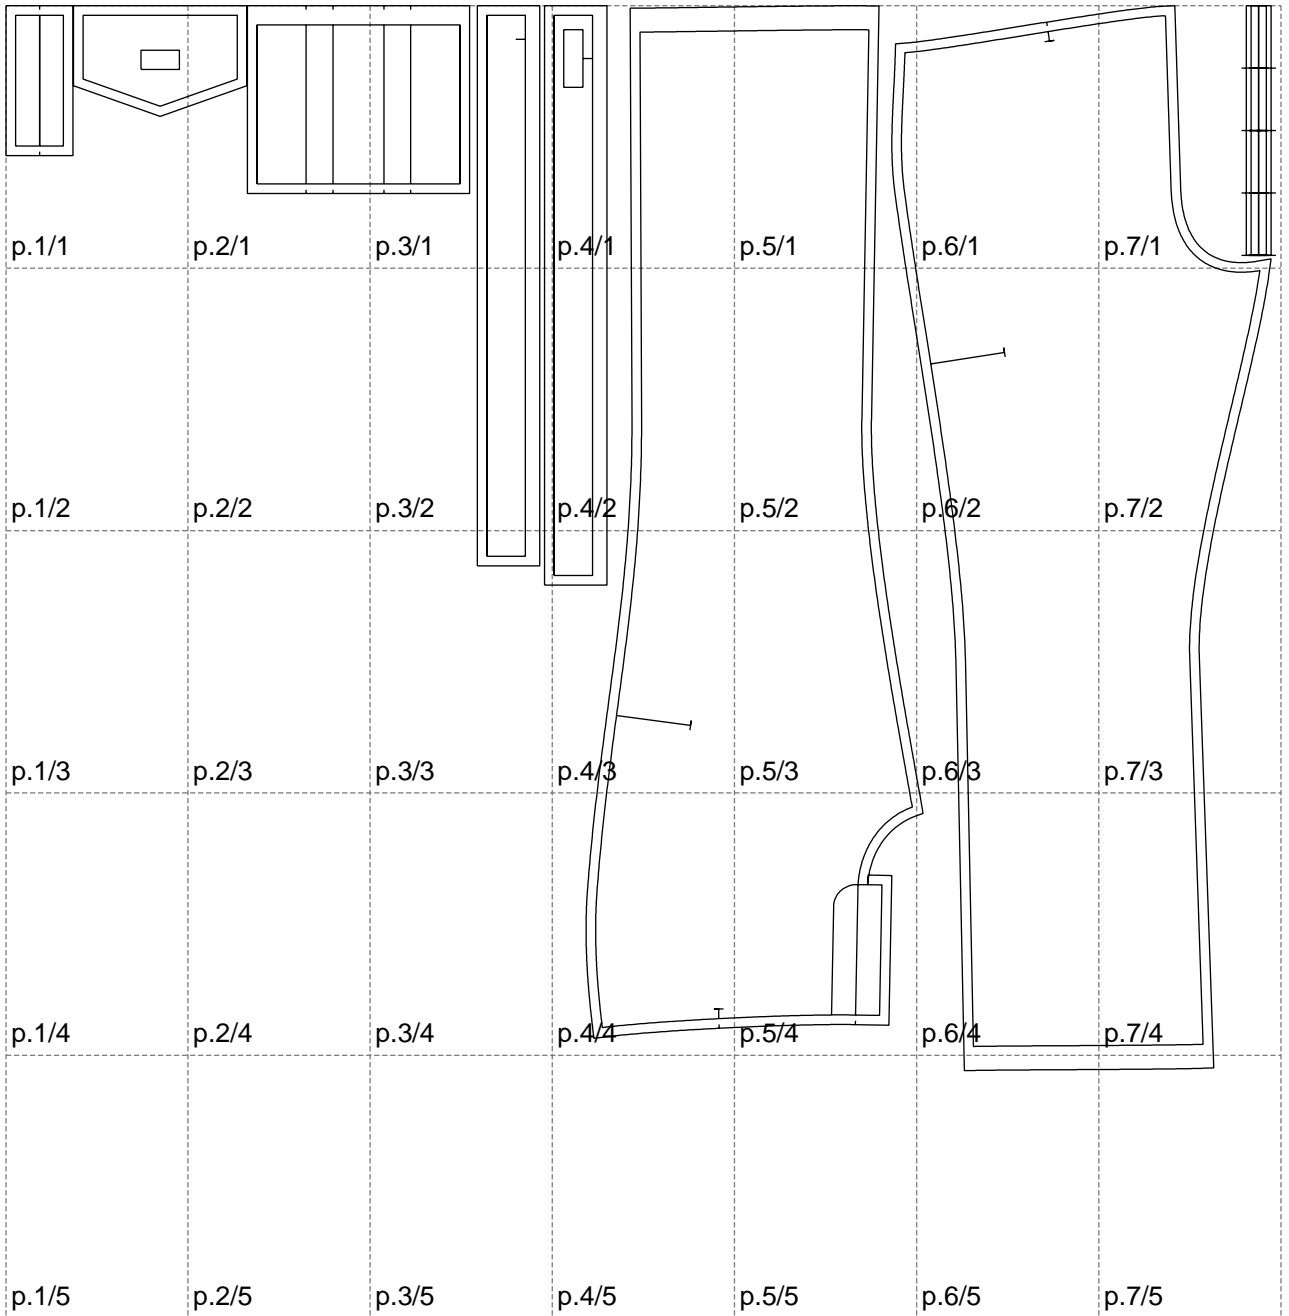

Not for print

Paper size: A4, size:1323.46 x1109.55 mm

Example

size:1504.00 x1296.52 mm

Maneken =1 ver.0

rz_1=170

rz_16=120

rz_17=104

rz_18=103.6

rz_19=128

rz_20=125.1

.
.
.