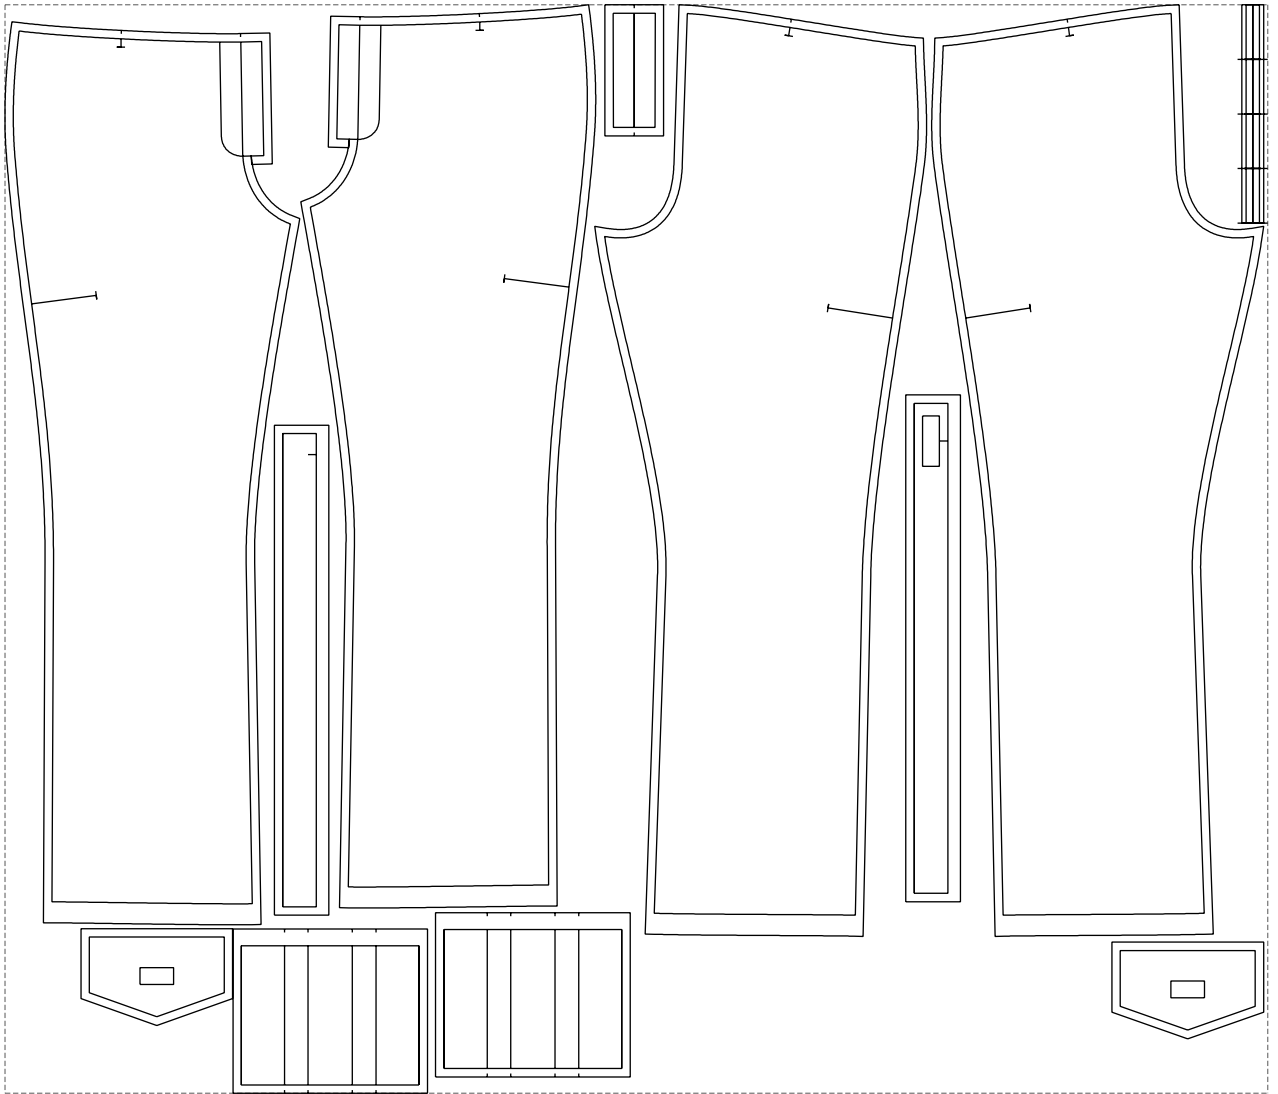

Not for print

Paper size: A4, size:1323.46 x1109.55 mm

Example

size:1504.00 x1296.52 mm

Maneken =1 ver.0

rz_1=170

rz_16=120

rz_17=104

rz_18=103.6

rz_19=128

rz_20=125.1

.
.
.