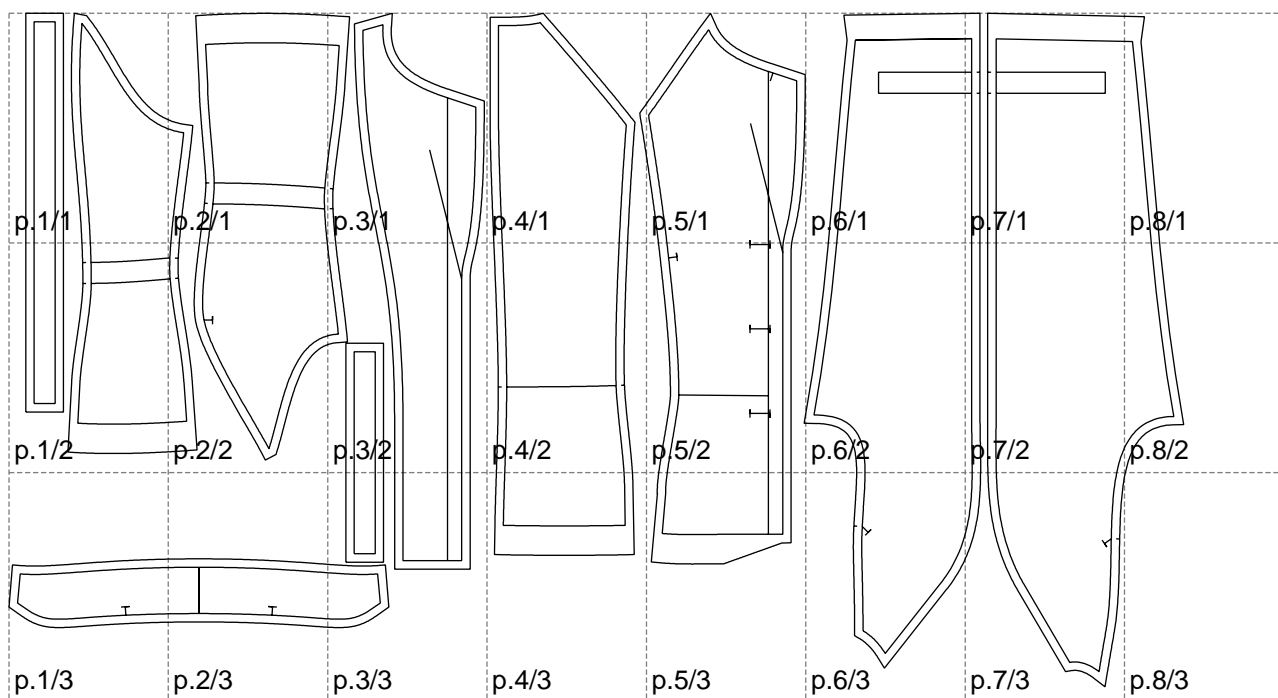

Not for print

Paper size: A4, size:1399.00 x801.91 mm

# Example

size:1488.97 x1339.91 mm

Maneken =1 ver.0

rz\_1=170

rz\_16=96

rz\_17=82

rz\_18=76

rz\_19=104

rz\_20=101.8

---

. . . . .  
. . . . .  
. . . . .