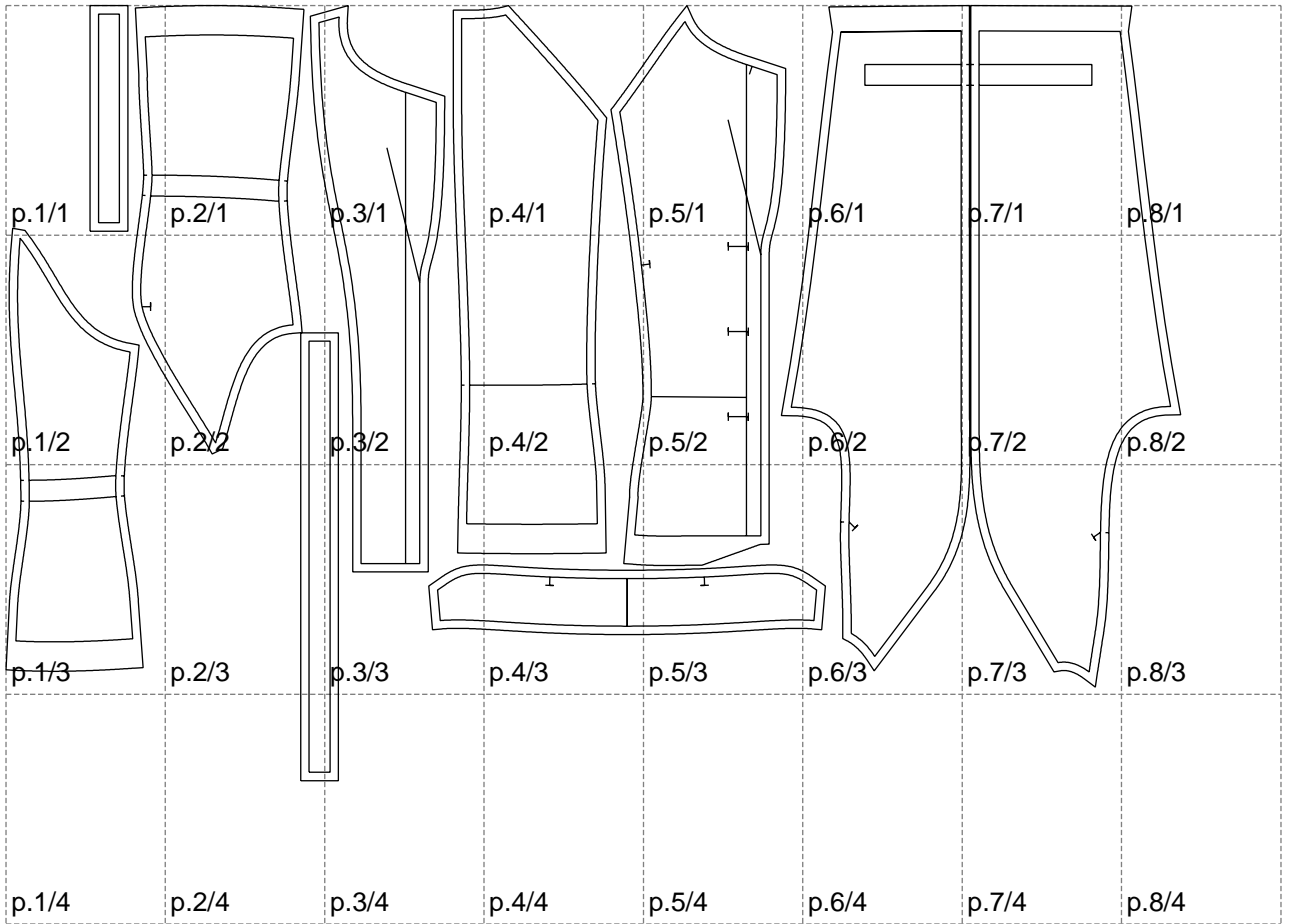

Not for print

Paper size: A4, size:1399.00 x922.96 mm

# Example

size:1499.00 x1443.77 mm

Maneken =1 ver.0

rz\_1=170

rz\_16=104

rz\_17=88.9

rz\_18=84.4

rz\_19=112

rz\_20=109.3

---

. . . . .  
. . . . .  
. . . . .