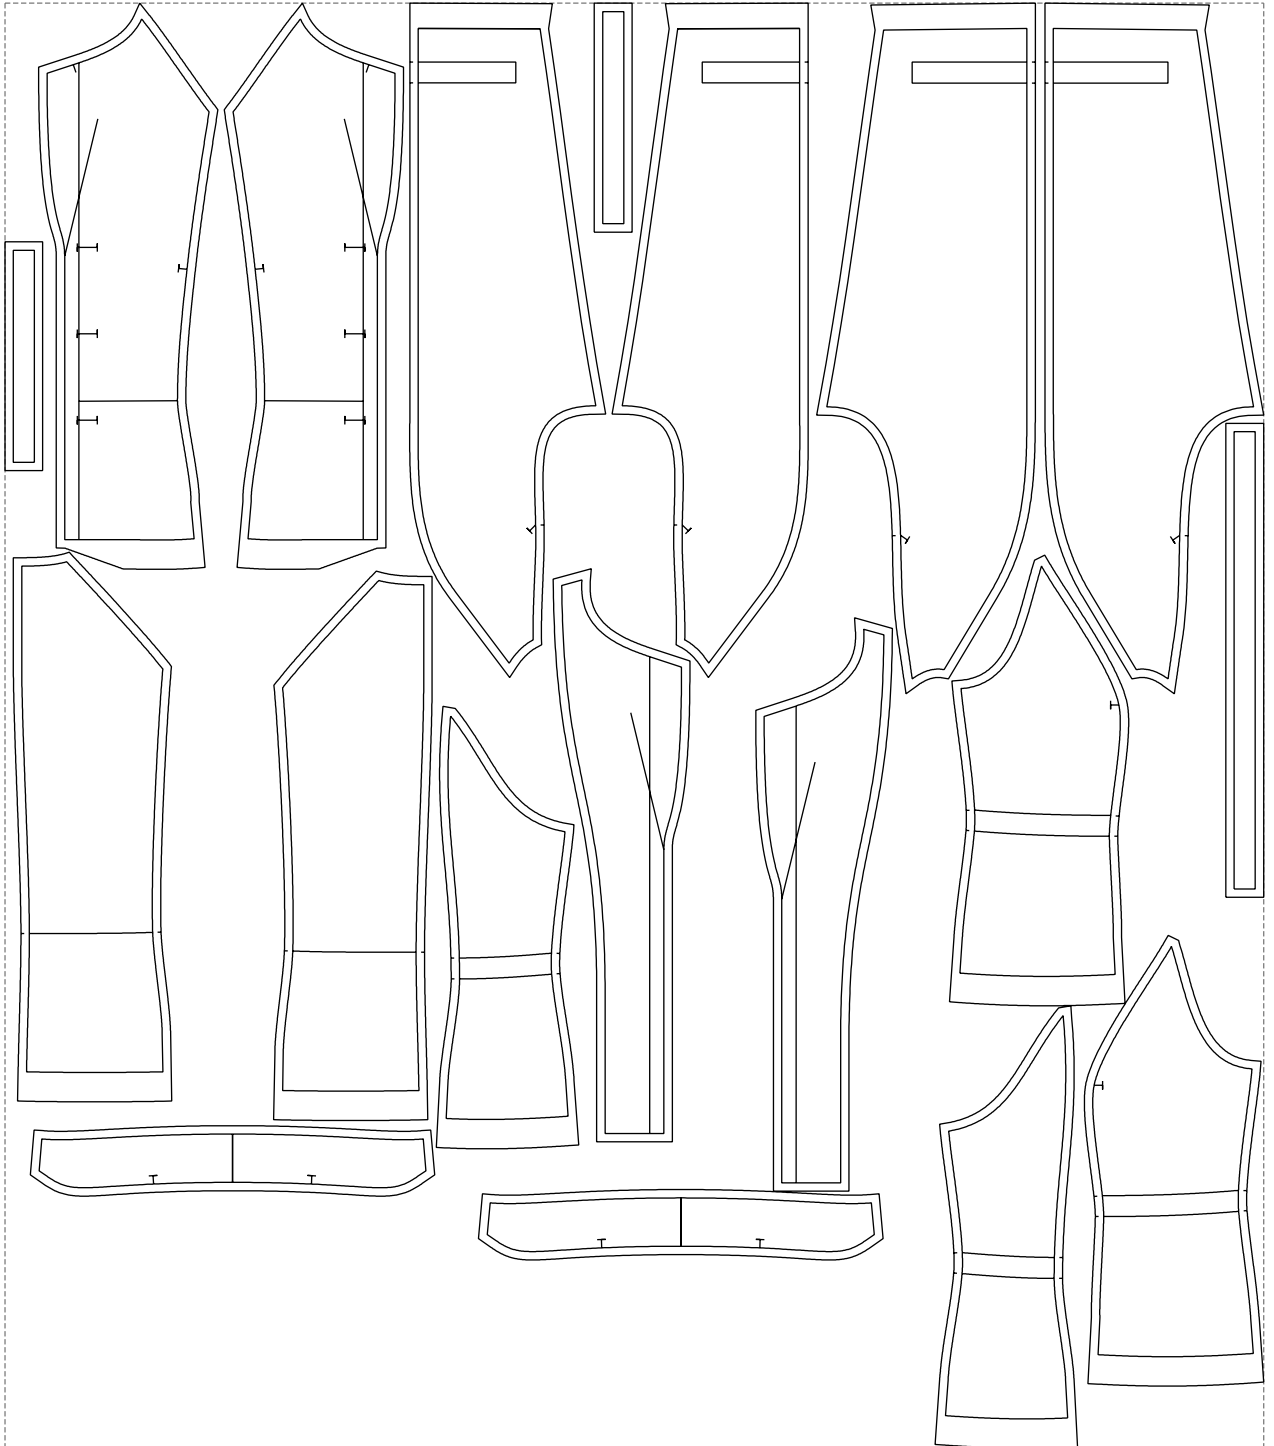

Not for print

Paper size: A4, size:1399.00 x952.67 mm

# Example

size:1499.00 x1721.34 mm

Maneken =1 ver.0

rz\_1=170

rz\_16=108

rz\_17=92.5

rz\_18=89.2

rz\_19=116