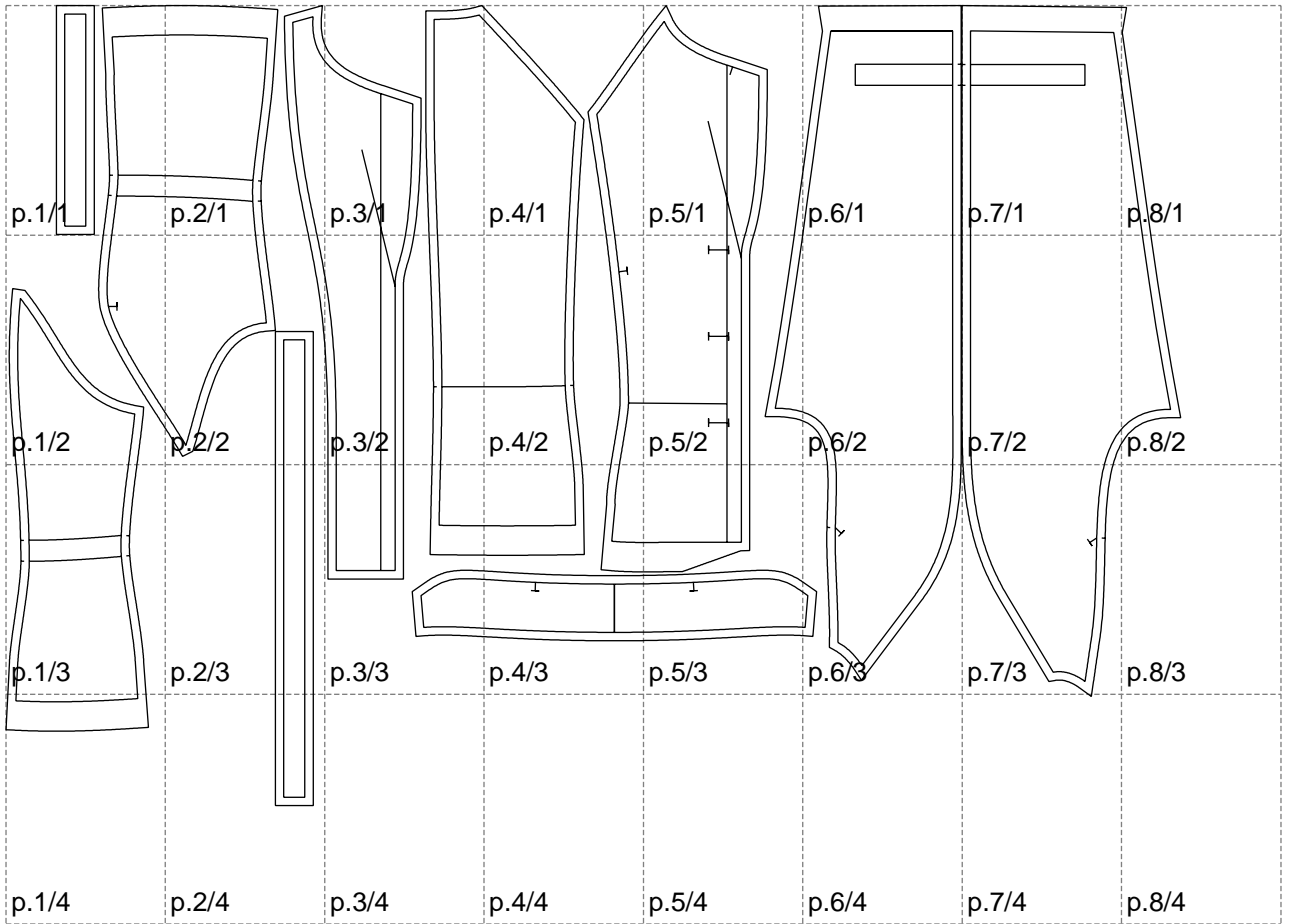

Not for print

Paper size: A4, size:1399.00 x952.67 mm

# Example

size:1499.00 x1721.34 mm

Maneken =1 ver.0

rz\_1=170

rz\_16=108

rz\_17=92.5

rz\_18=89.2

rz\_19=116

rz\_20=113

---

. . . . .  
. . . . .  
. . . . .