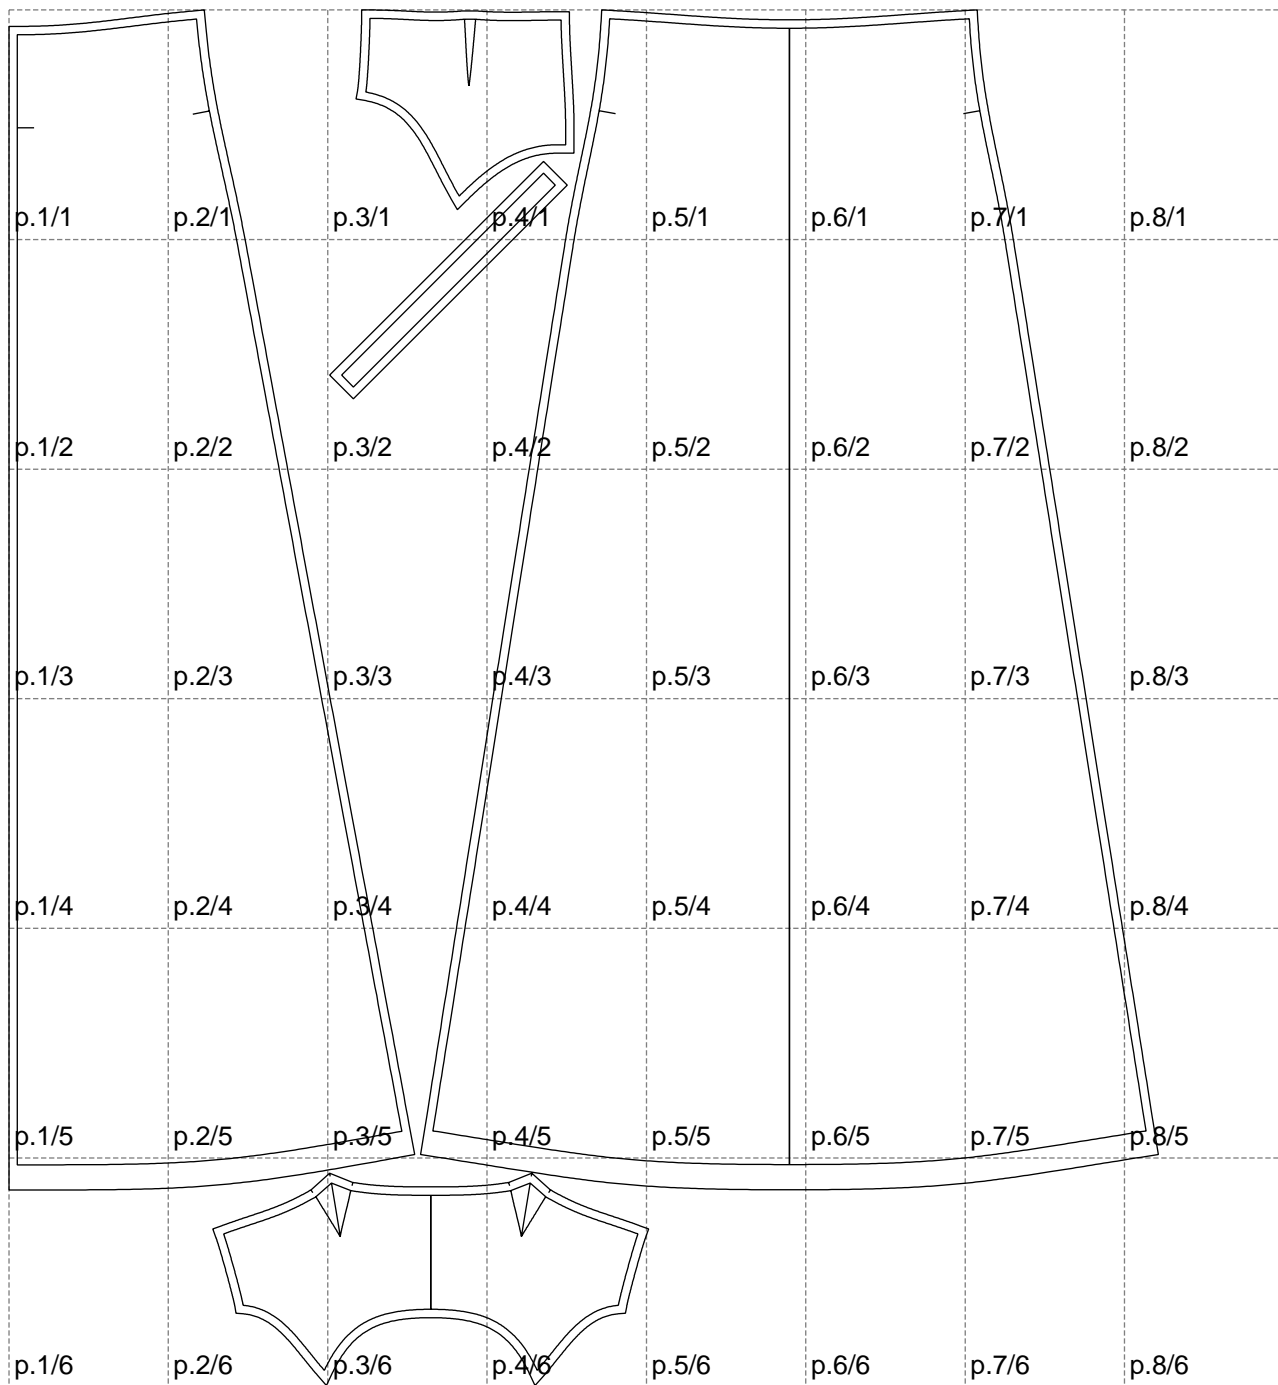

Not for print

Paper size: A4, size:1368.81 x1638.06 mm

# Example

size:1398.49 x2786.39 mm

Maneken =1 ver.0

rz\_1=170

rz\_16=92

rz\_17=78.8

rz\_18=71.8

rz\_19=100

rz\_20=98.1

---

. . . . .  
. . . . .  
. . . . .