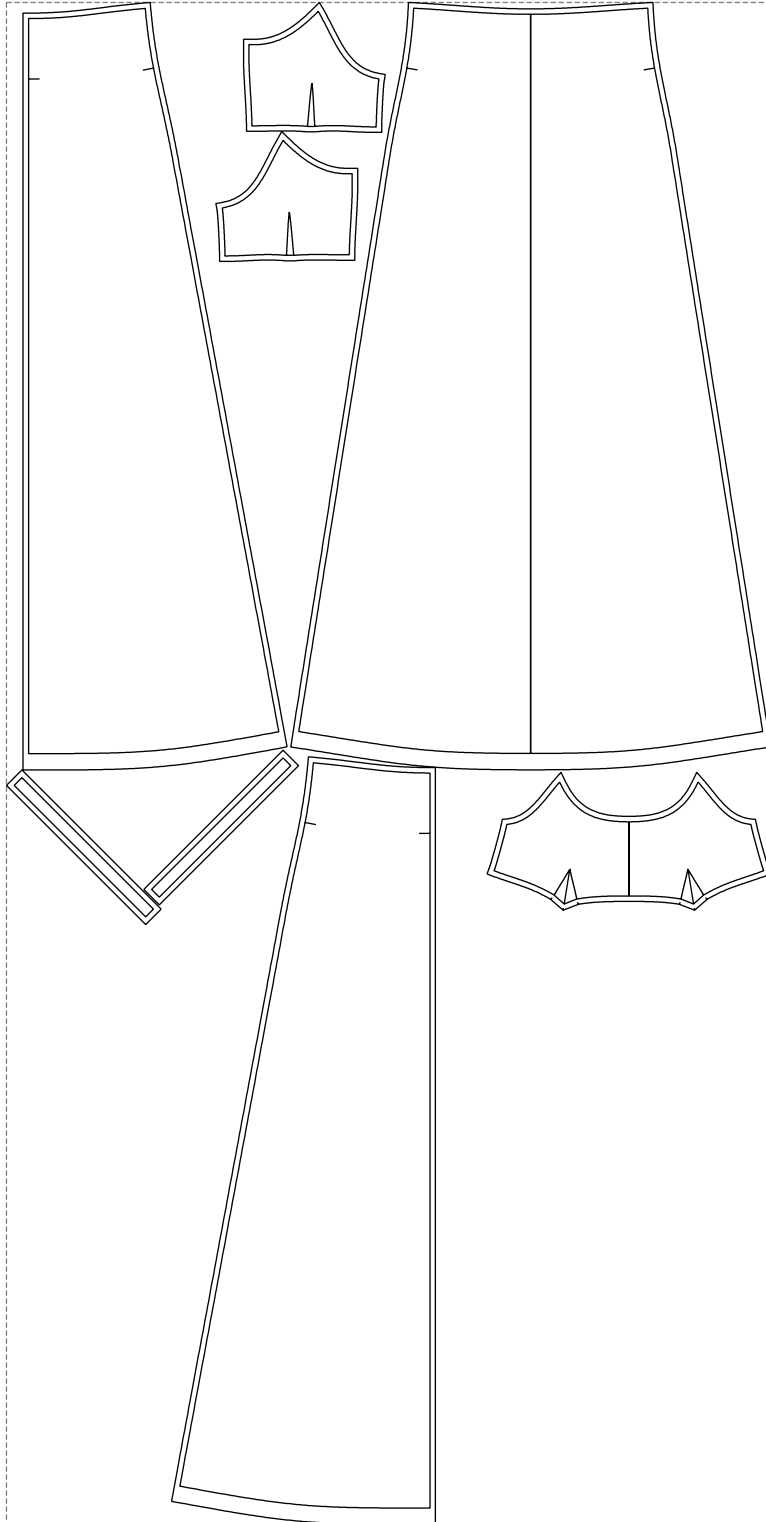

Not for print

Paper size: A4, size:1368.81 x1638.06 mm

# Example

size:1398.49 x2786.39 mm

Maneken =1 ver.0

rz\_1=170

rz\_16=92

rz\_17=78.8

rz\_18=71.8

rz\_19=100

rz\_20=98.1

---

. . . . .  
. . . . .  
. . . . .