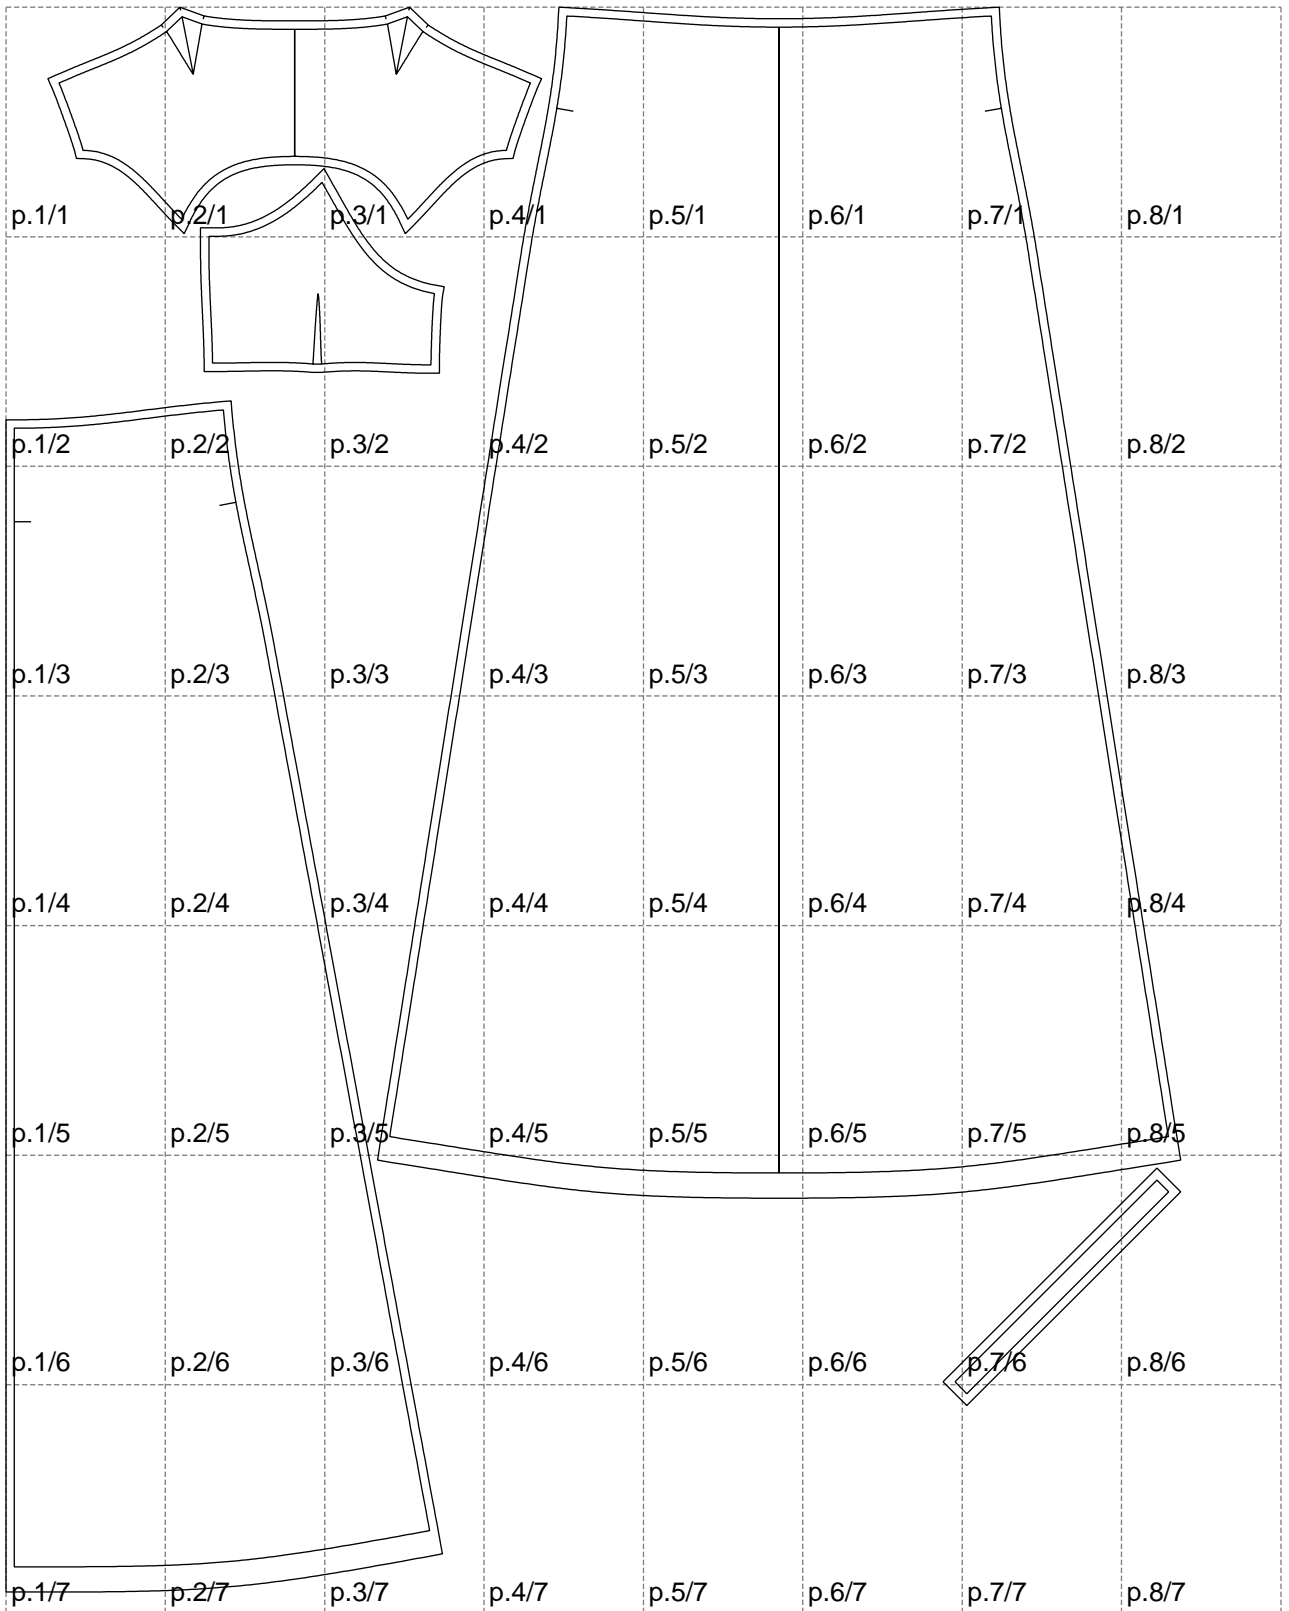

Not for print

Paper size: A4, size:1399.00 x1887.31 mm

# Example

size:1499.00 x2809.09 mm

Maneken =1 ver.0

rz\_1=170

rz\_16=104

rz\_17=88.9

rz\_18=84.4

rz\_19=112

rz\_20=109.3

---

. . . . .  
. . . . .  
. . . . .