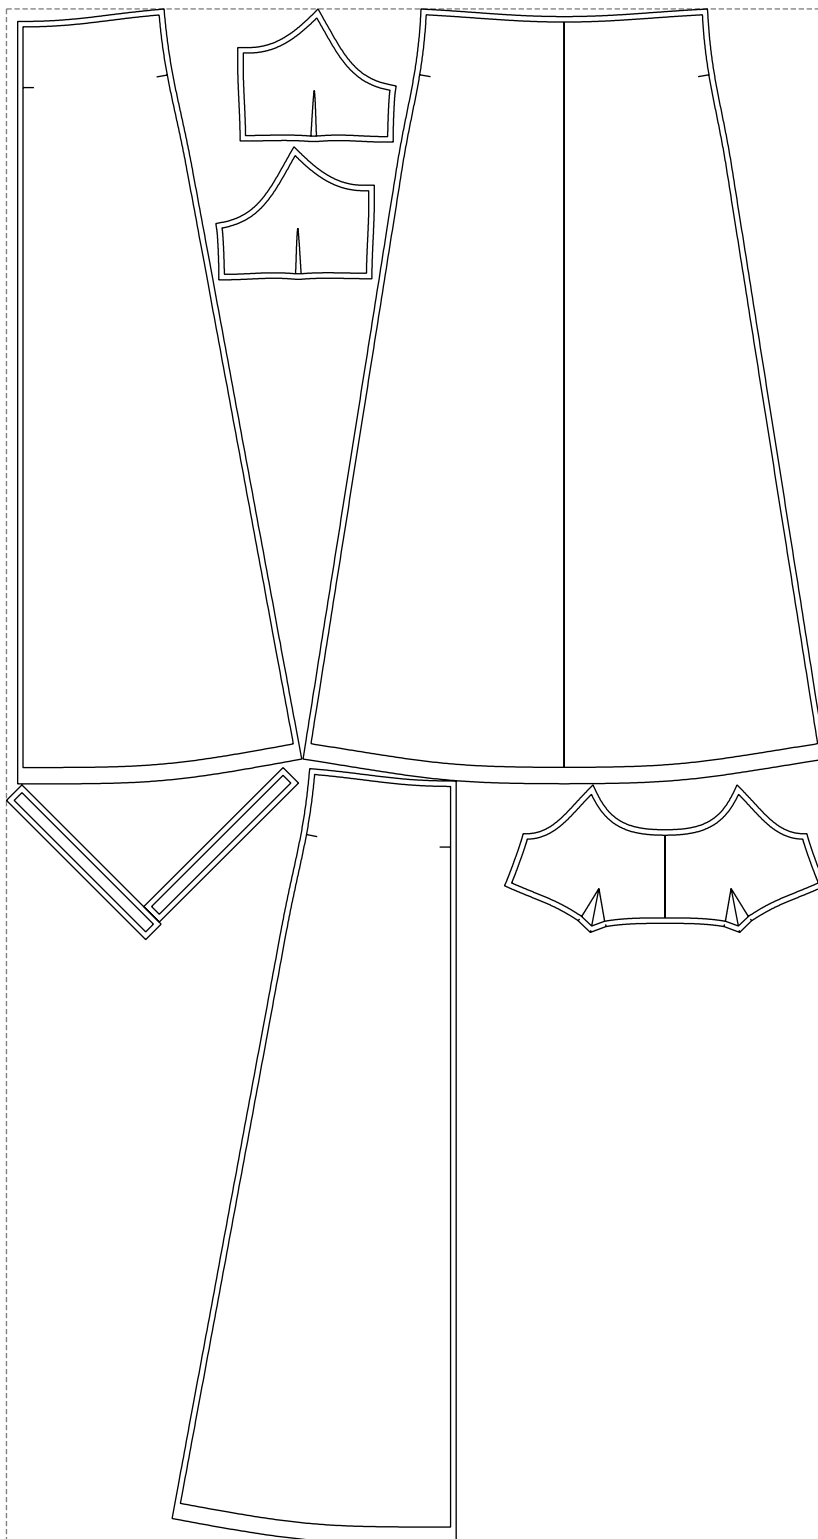

Not for print

Paper size: A4, size:1399.00 x1887.31 mm

# Example

size:1499.00 x2809.09 mm

Maneken =1 ver.0

rz\_1=170

rz\_16=104

rz\_17=88.9

rz\_18=84.4

rz\_19=112