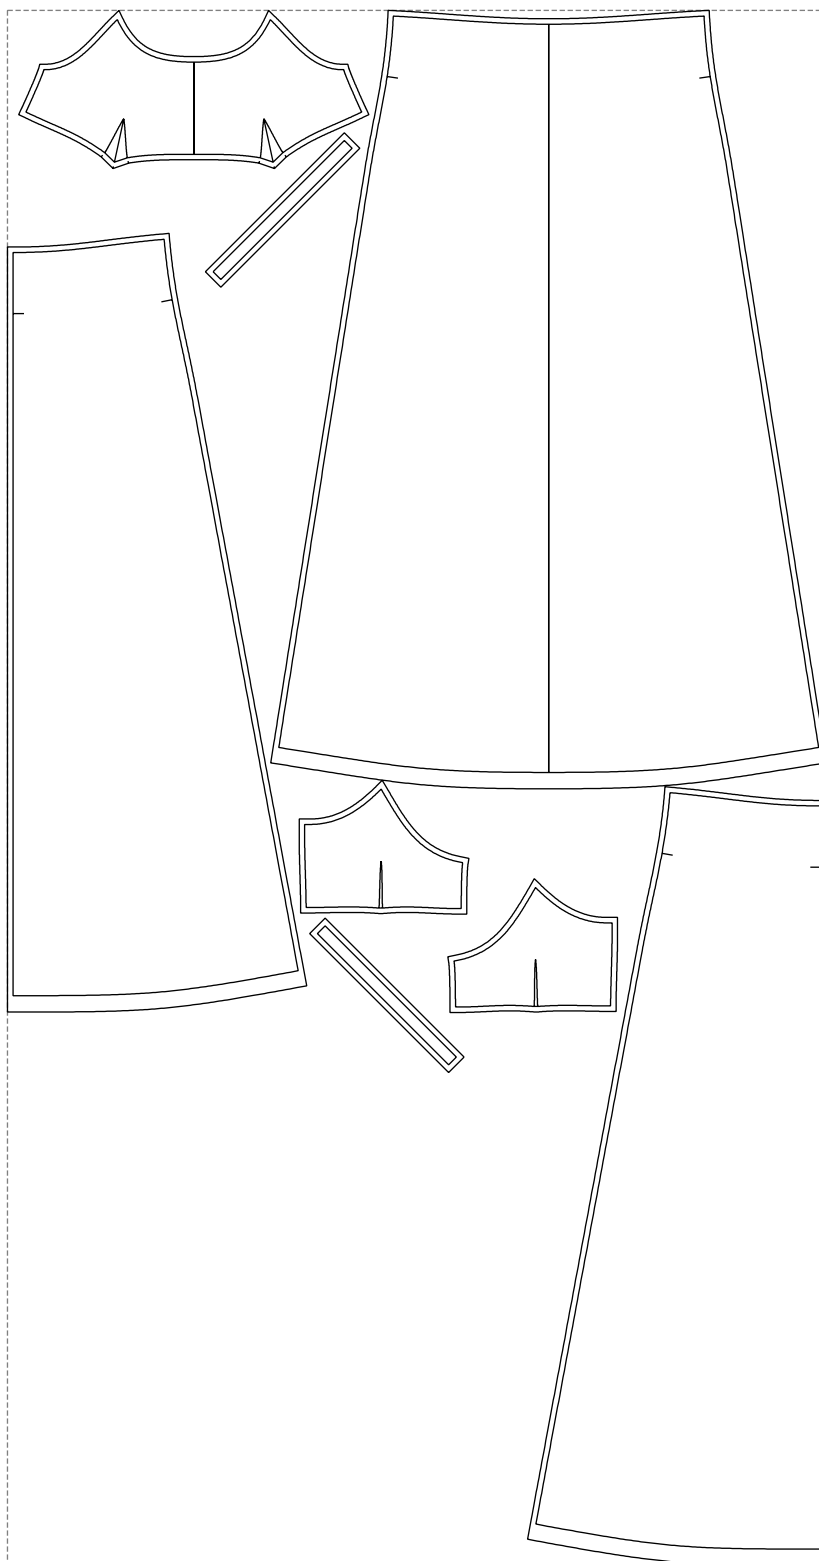

Not for print

Paper size: A4, size:1399.00 x2374.38 mm

# Example

size:1499.00 x2847.04 mm

Maneken =1 ver.0

rz\_1=170

rz\_16=112

rz\_17=96.2

rz\_18=94

rz\_19=120