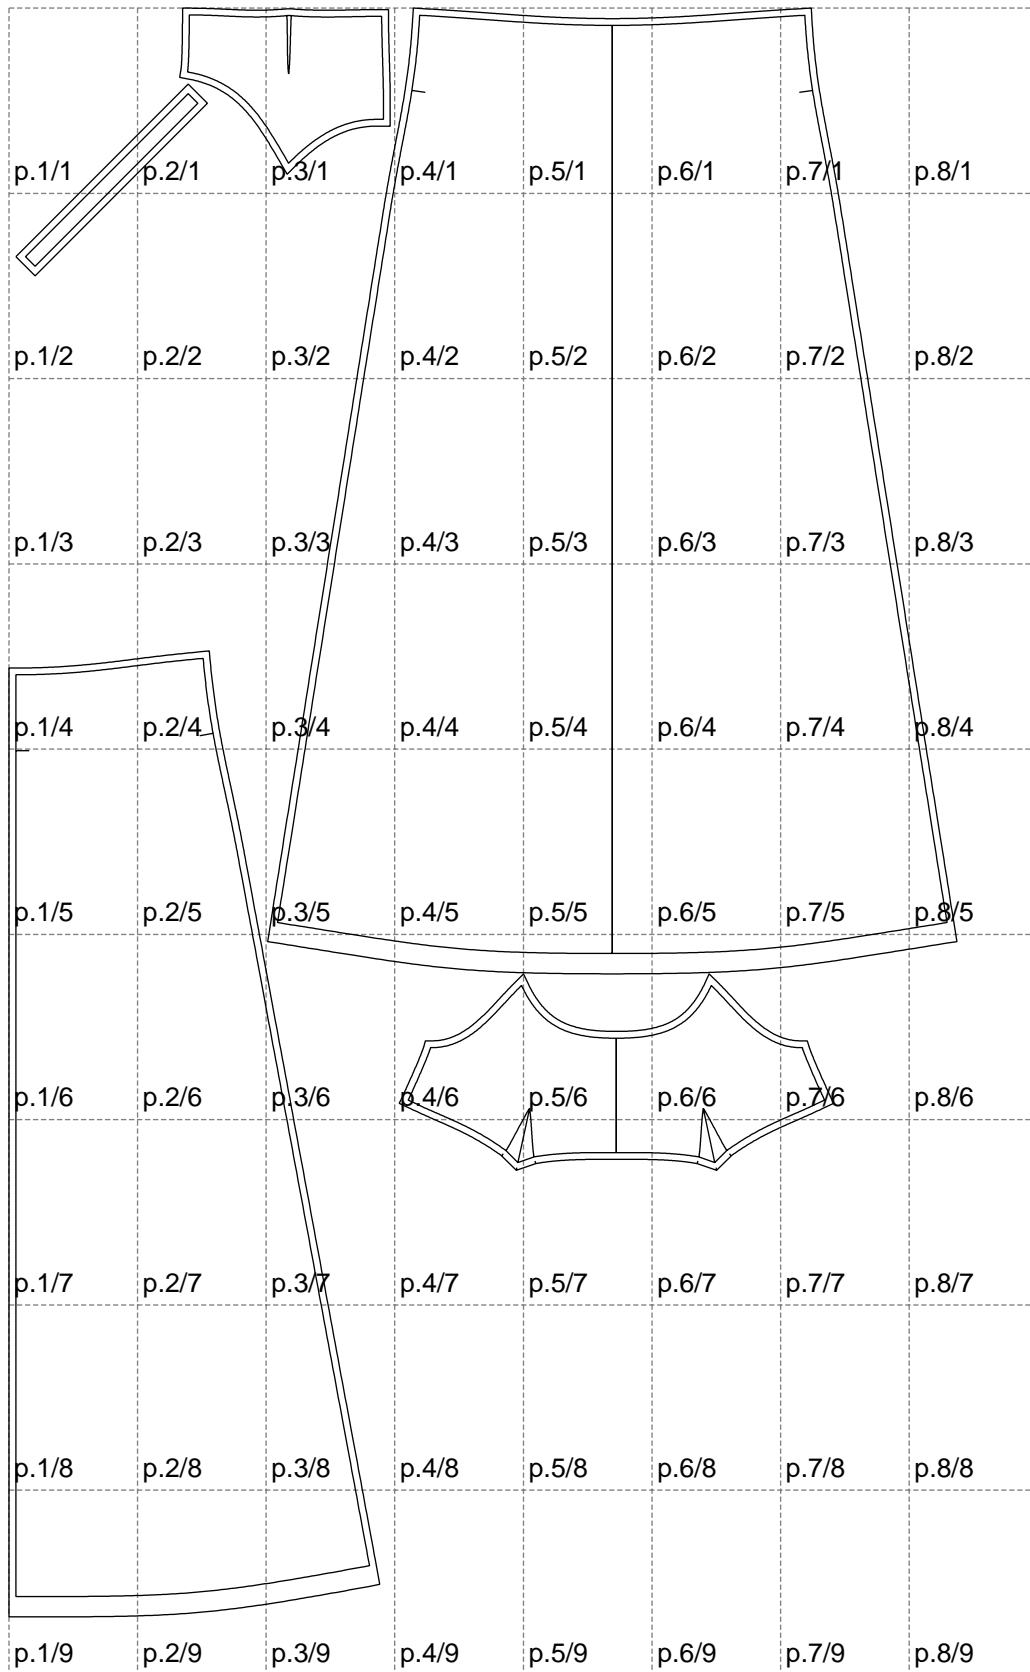

Not for print

Paper size: A4, size:1399.00 x2374.38 mm

# Example

size:1499.00 x2847.04 mm

Maneken =1 ver.0

rz\_1=170

rz\_16=112

rz\_17=96.2

rz\_18=94

rz\_19=120

rz\_20=117

---

. . . . .  
. . . . .  
. . . . .