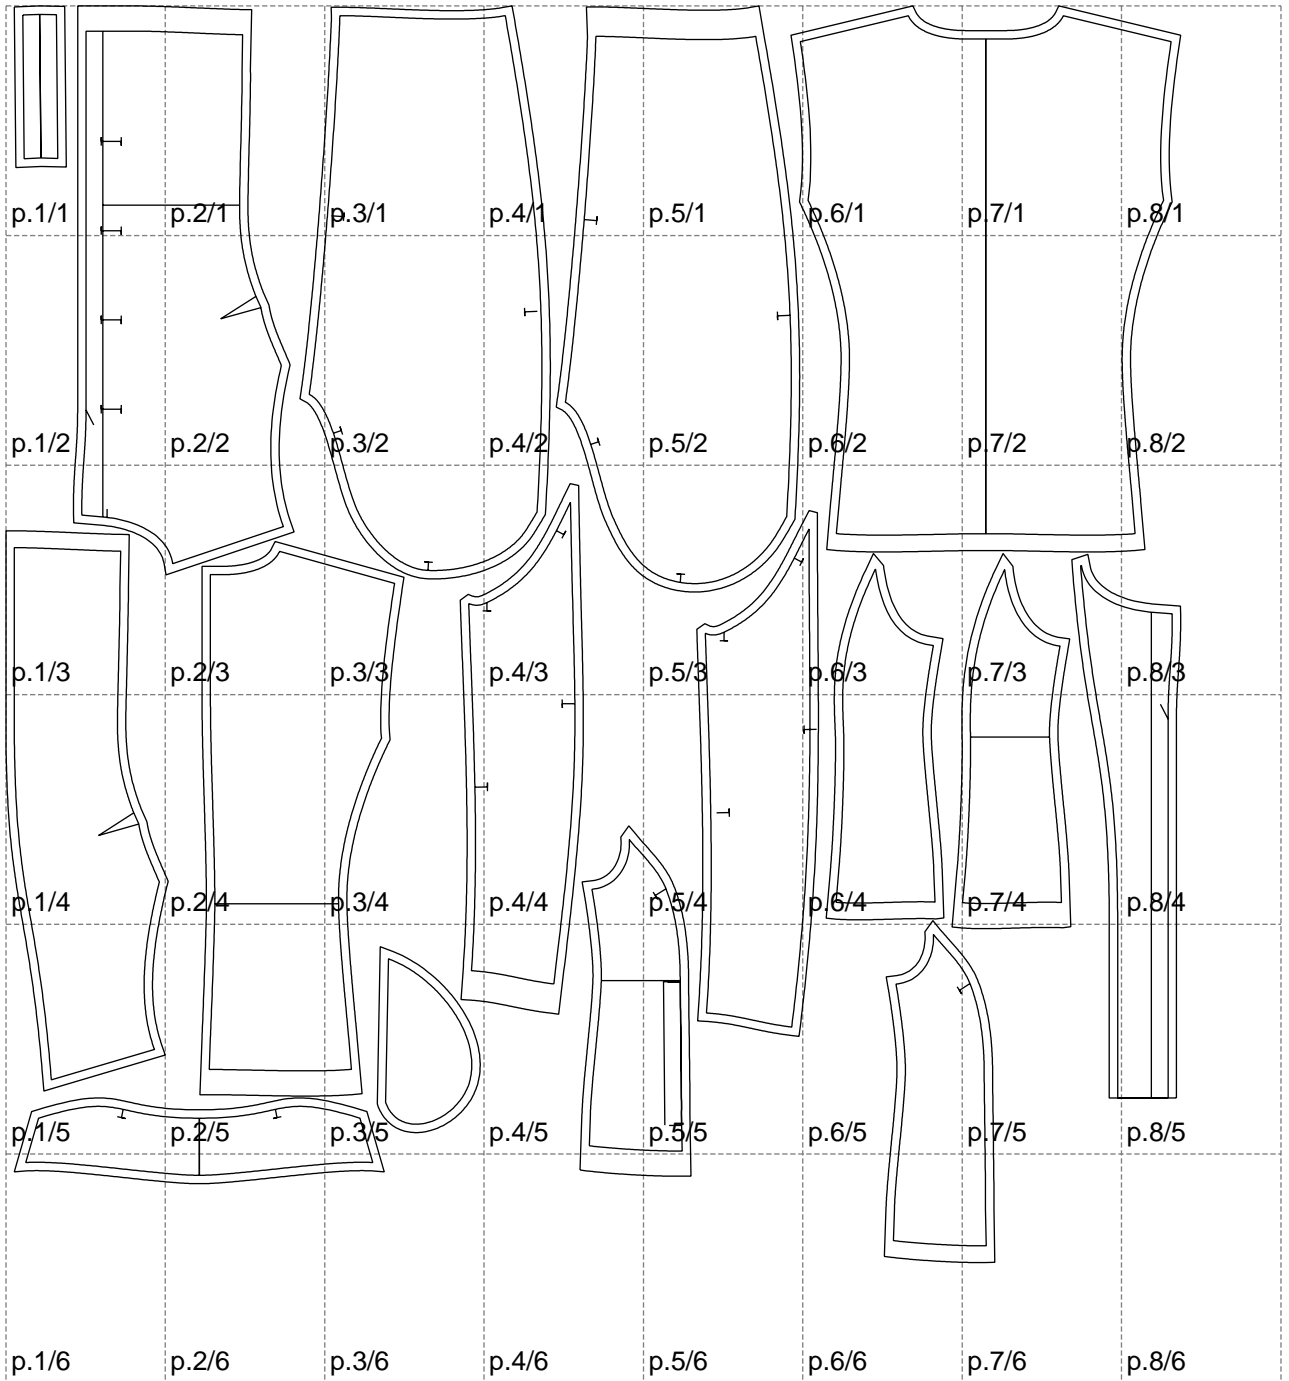

Not for print

Paper size: A4, size:1399.00 x1496.38 mm

# Example

size:1448.75 x739.79 mm

Maneken =1 ver.0

rz\_1=170

rz\_16=96

rz\_17=82

rz\_18=76

rz\_19=104

rz\_20=101.8

---

. . . . .  
. . . . .  
. . . . .