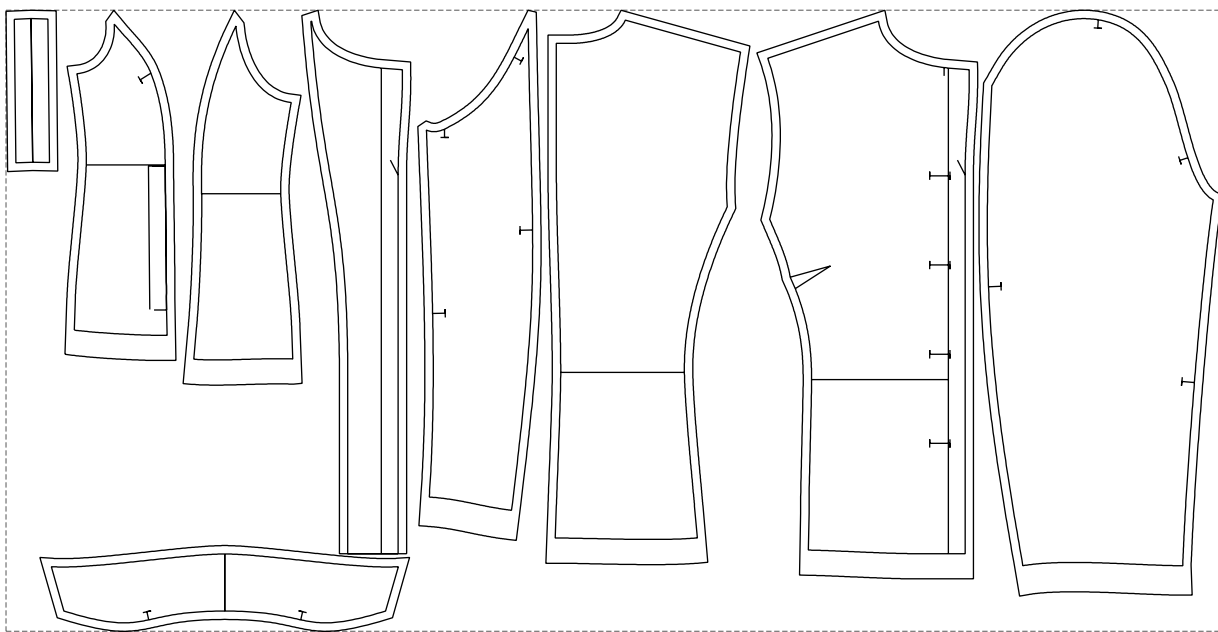

Not for print

Paper size: A4, size:1399.00 x1496.38 mm

# Example

size:1448.75 x739.79 mm

Maneken =1 ver.0

rz\_1=170

rz\_16=96

rz\_17=82

rz\_18=76

rz\_19=104