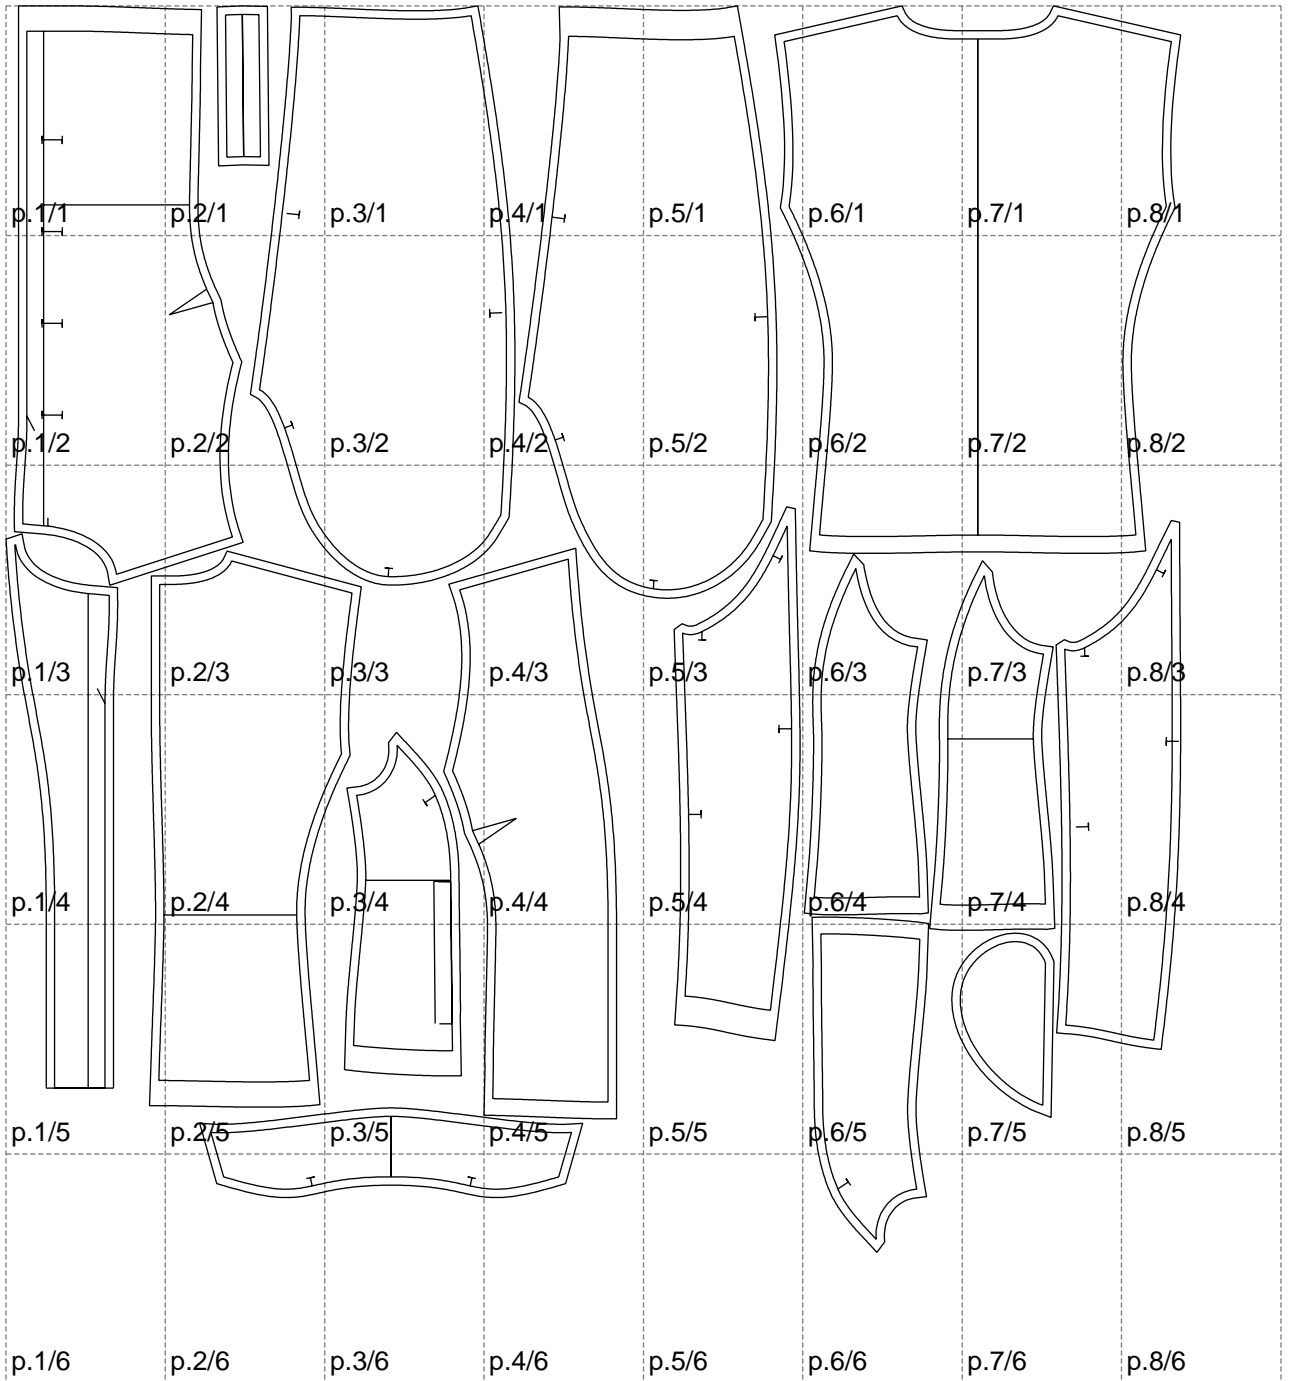

Not for print

Paper size: A4, size:1399.00 x1484.26 mm

# Example

size:1468.93 x751.85 mm

Maneken =1 ver.0

rz\_1=170

rz\_16=104

rz\_17=88.9

rz\_18=84.4

rz\_19=112

rz\_20=109.3

---

. . . . .  
. . . . .  
. . . . .