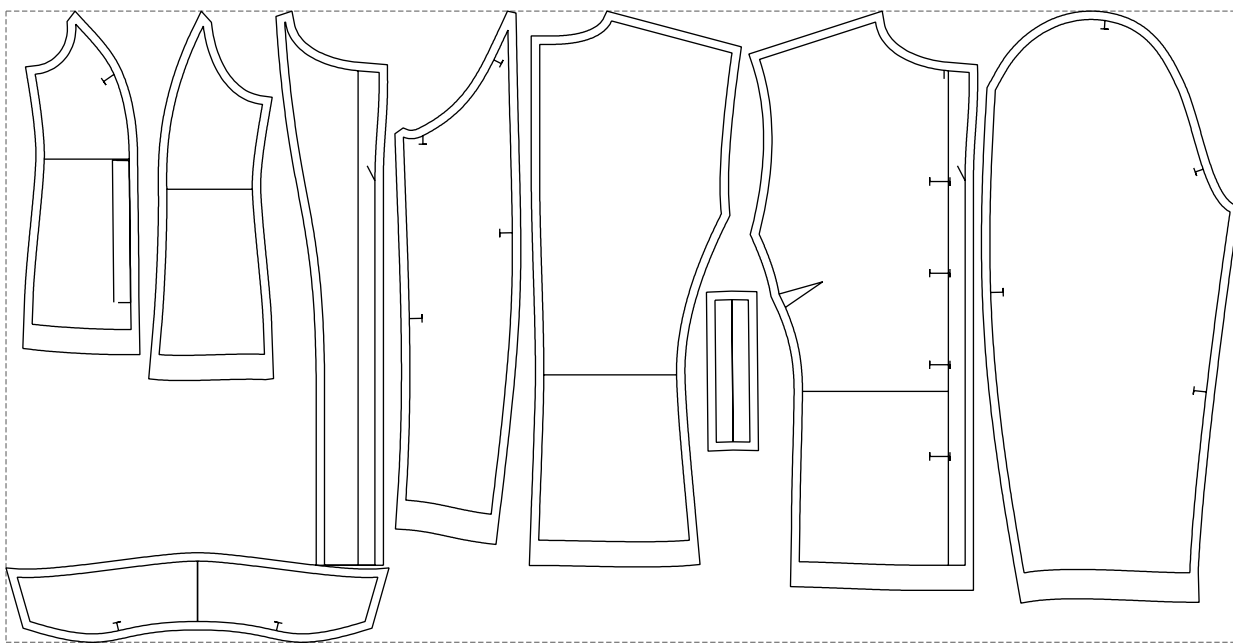

# Example

size:1468.93 x751.85 mm

Maneken =1 ver.0

rz\_1=170

rz\_16=104

rz\_17=88.9

rz\_18=84.4

rz\_19=112