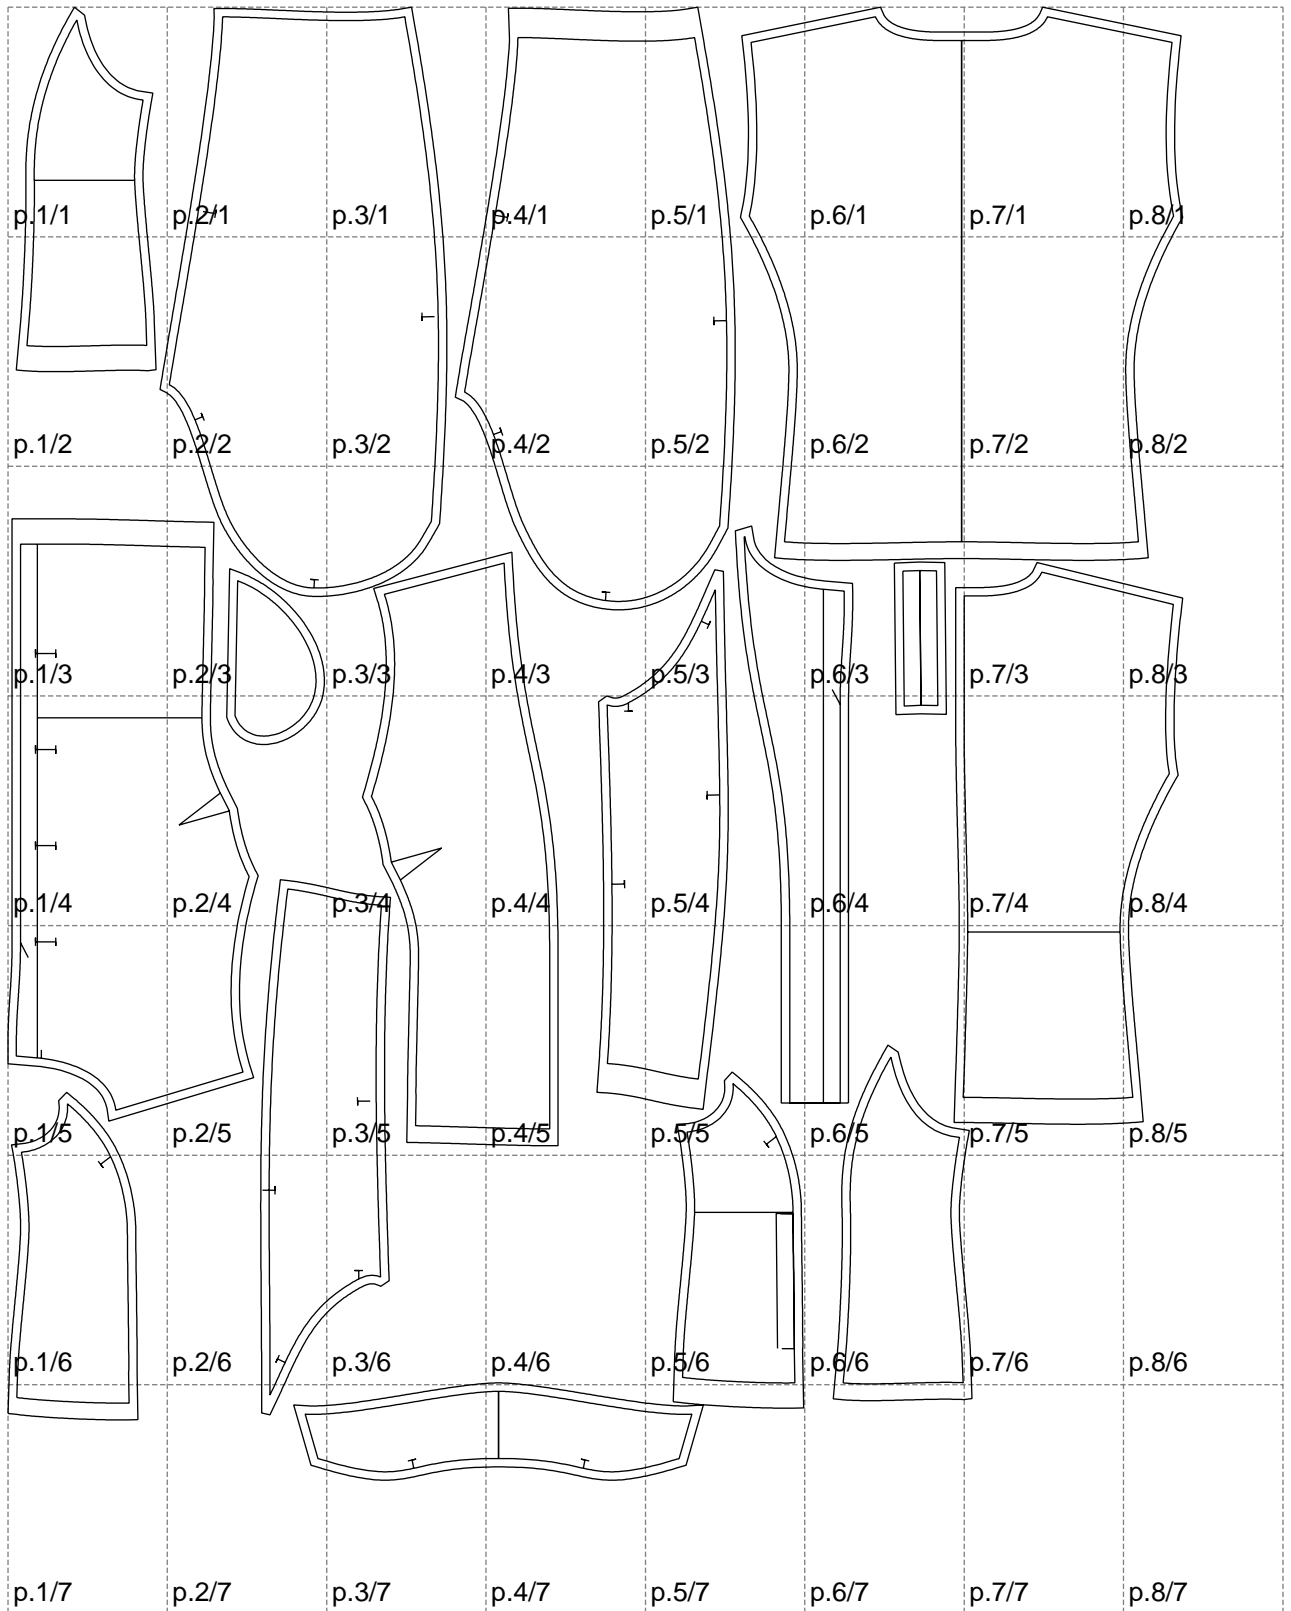

Not for print

Paper size: A4, size:1399.00 x1754.07 mm

# Example

size:1499.00 x813.12 mm

Maneken =1 ver.0

rz\_1=170

rz\_16=120

rz\_17=104

rz\_18=103.6

rz\_19=128

rz\_20=125.1

---

. . . . .  
. . . . .  
. . . . .