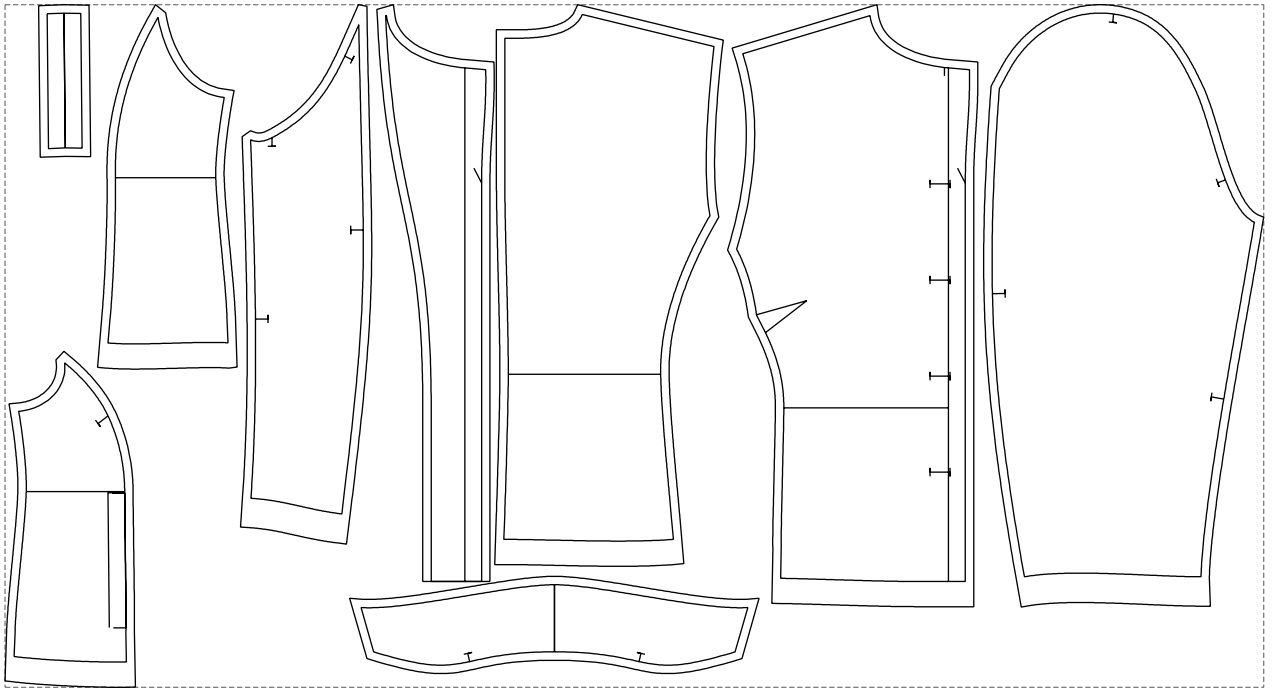

Not for print

Paper size: A4, size:1399.00 x1754.07 mm

# Example

size:1499.00 x813.12 mm

Maneken =1 ver.0

rz\_1=170

rz\_16=120

rz\_17=104

rz\_18=103.6

rz\_19=128

rz\_20=125.1

---

. . . . .  
. . . . .  
. . . . .