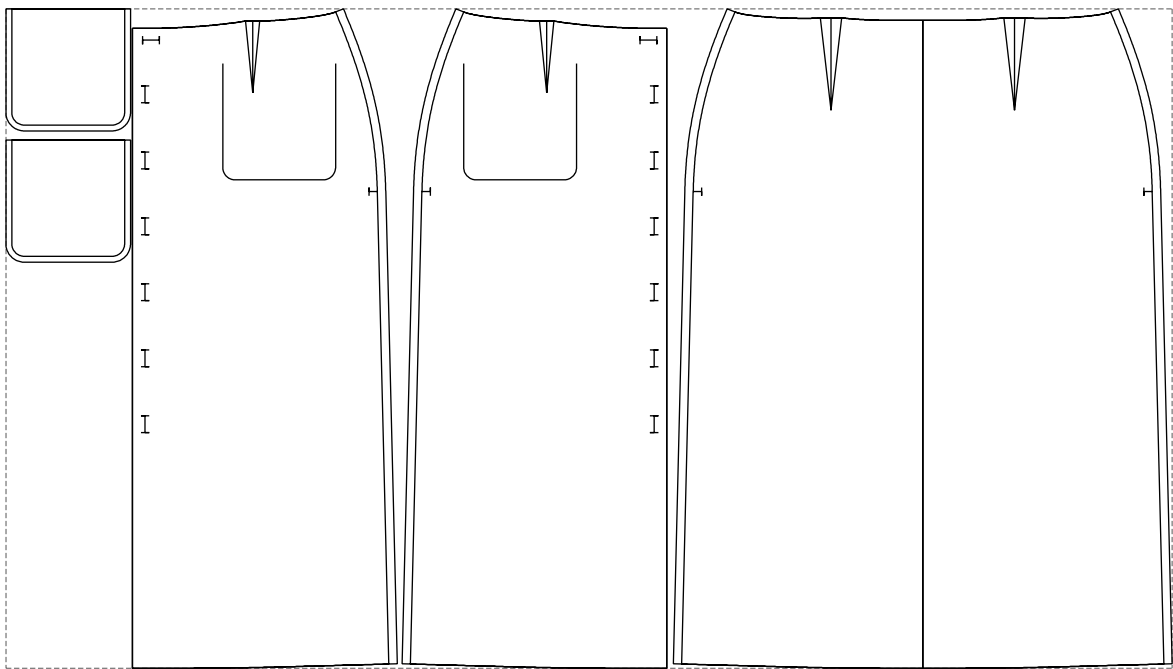

Not for print

Paper size: A4, size:1058.84 x785.61 mm

# Example

size:1388.95 x785.61 mm

Maneken =1 ver.0

rz\_1=170

rz\_16=100

rz\_17=85.4

rz\_18=80.2

rz\_19=108

rz\_20=105.4

---

. . . . .  
. . . . .  
. . . . .