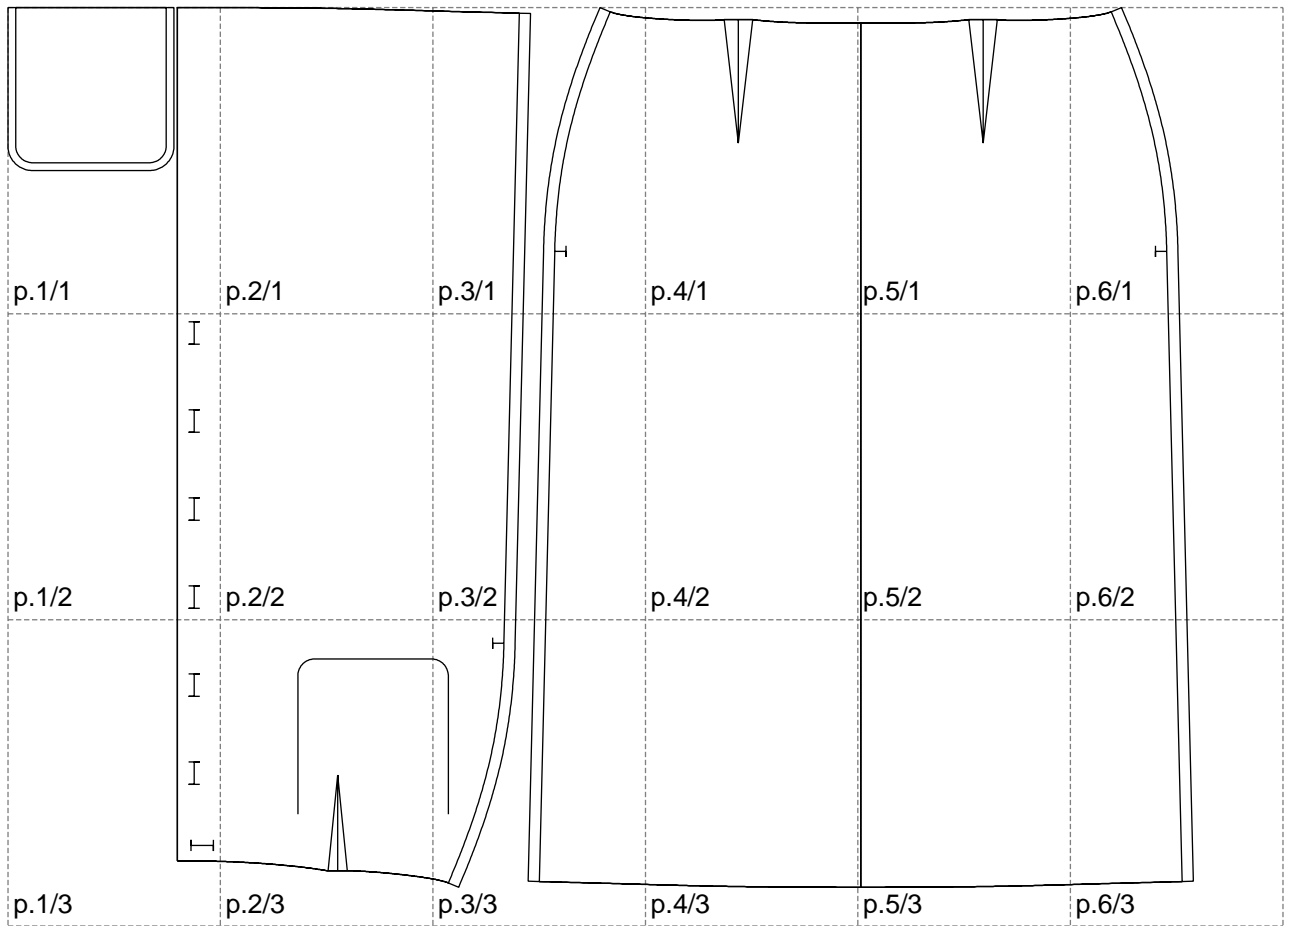

Not for print

Paper size: A4, size:1058.84 x785.61 mm

# Example

size:1388.95 x785.61 mm

Maneken =1 ver.0

rz\_1=170

rz\_16=100

rz\_17=85.4

rz\_18=80.2

rz\_19=108

rz\_20=105.4

---

. . . . .  
. . . . .  
. . . . .