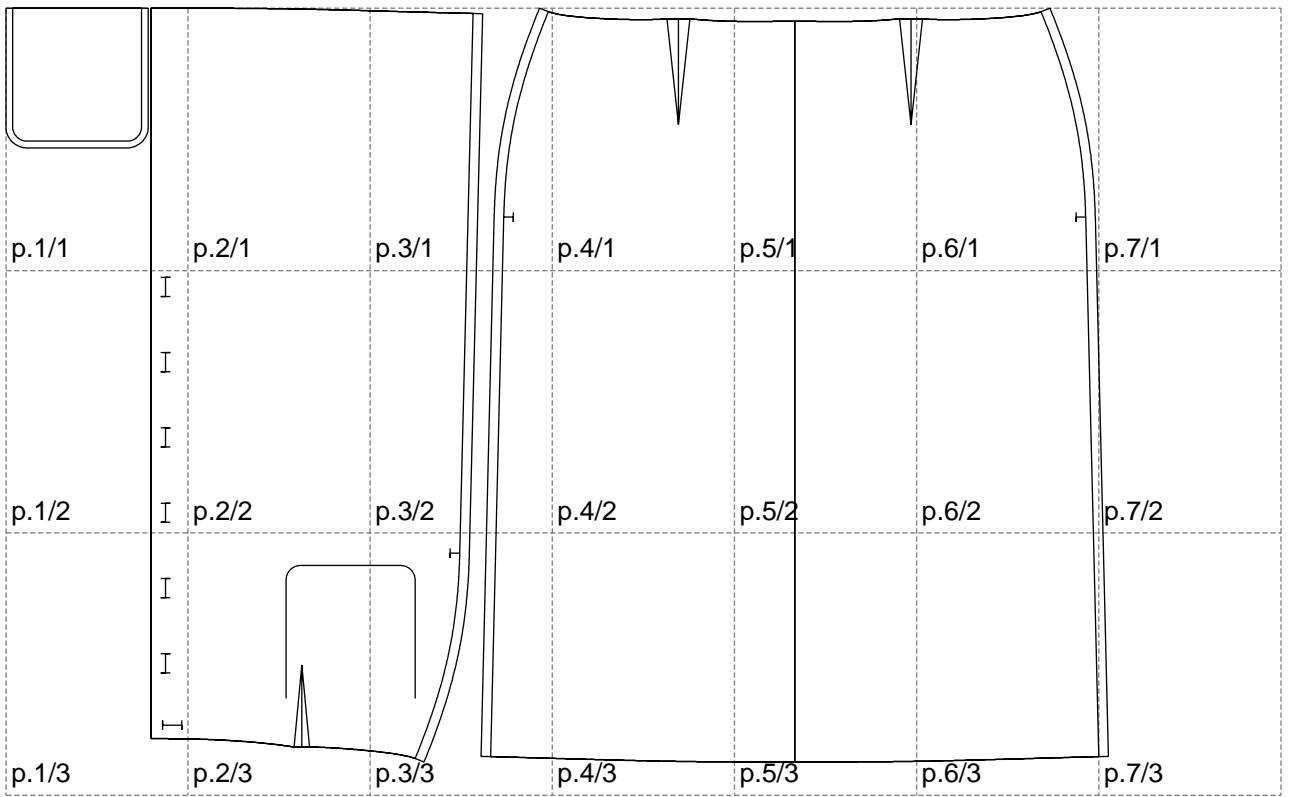

Not for print

Paper size: A4, size:1148.88 x785.48 mm

# Example

size:1358.57 x932.11 mm

Maneken =1 ver.0

rz\_1=170

rz\_16=112

rz\_17=96.2

rz\_18=94

rz\_19=120