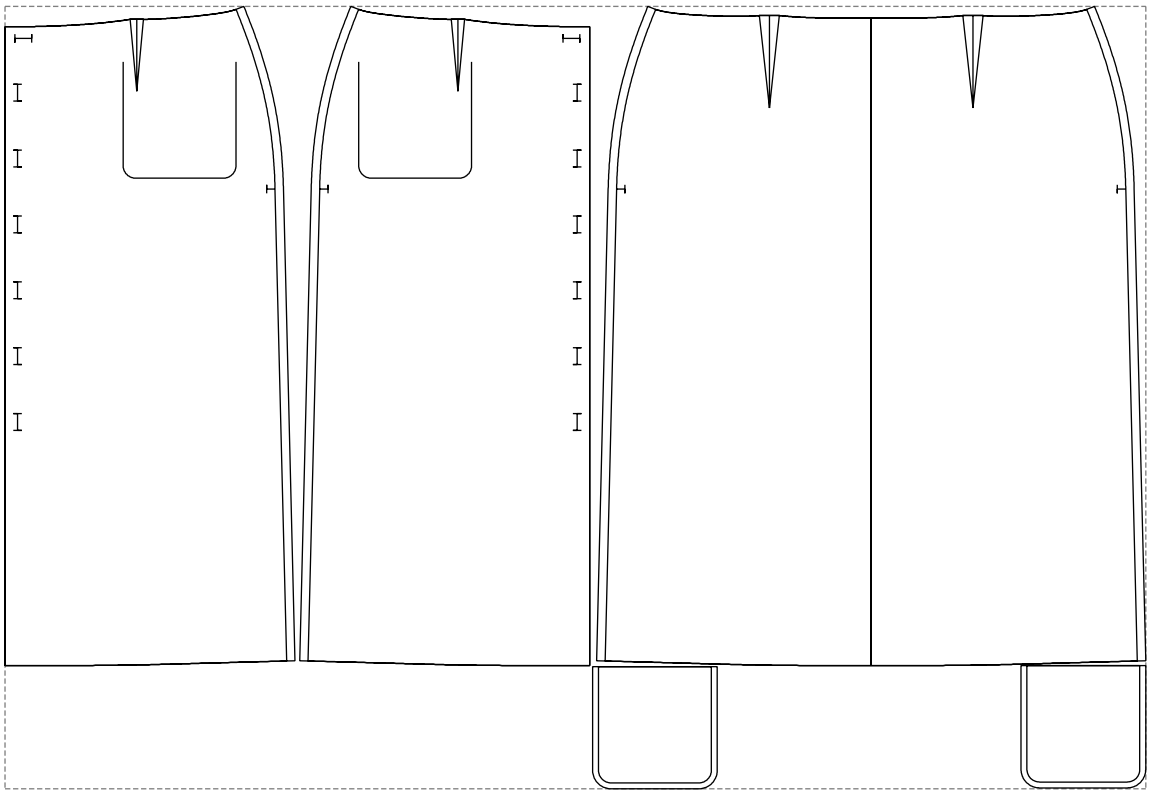

Not for print

Paper size: A4, size:1148.88 x785.48 mm

# Example

size:1358.57 x932.11 mm

Maneken =1 ver.0

rz\_1=170

rz\_16=112

rz\_17=96.2

rz\_18=94

rz\_19=120