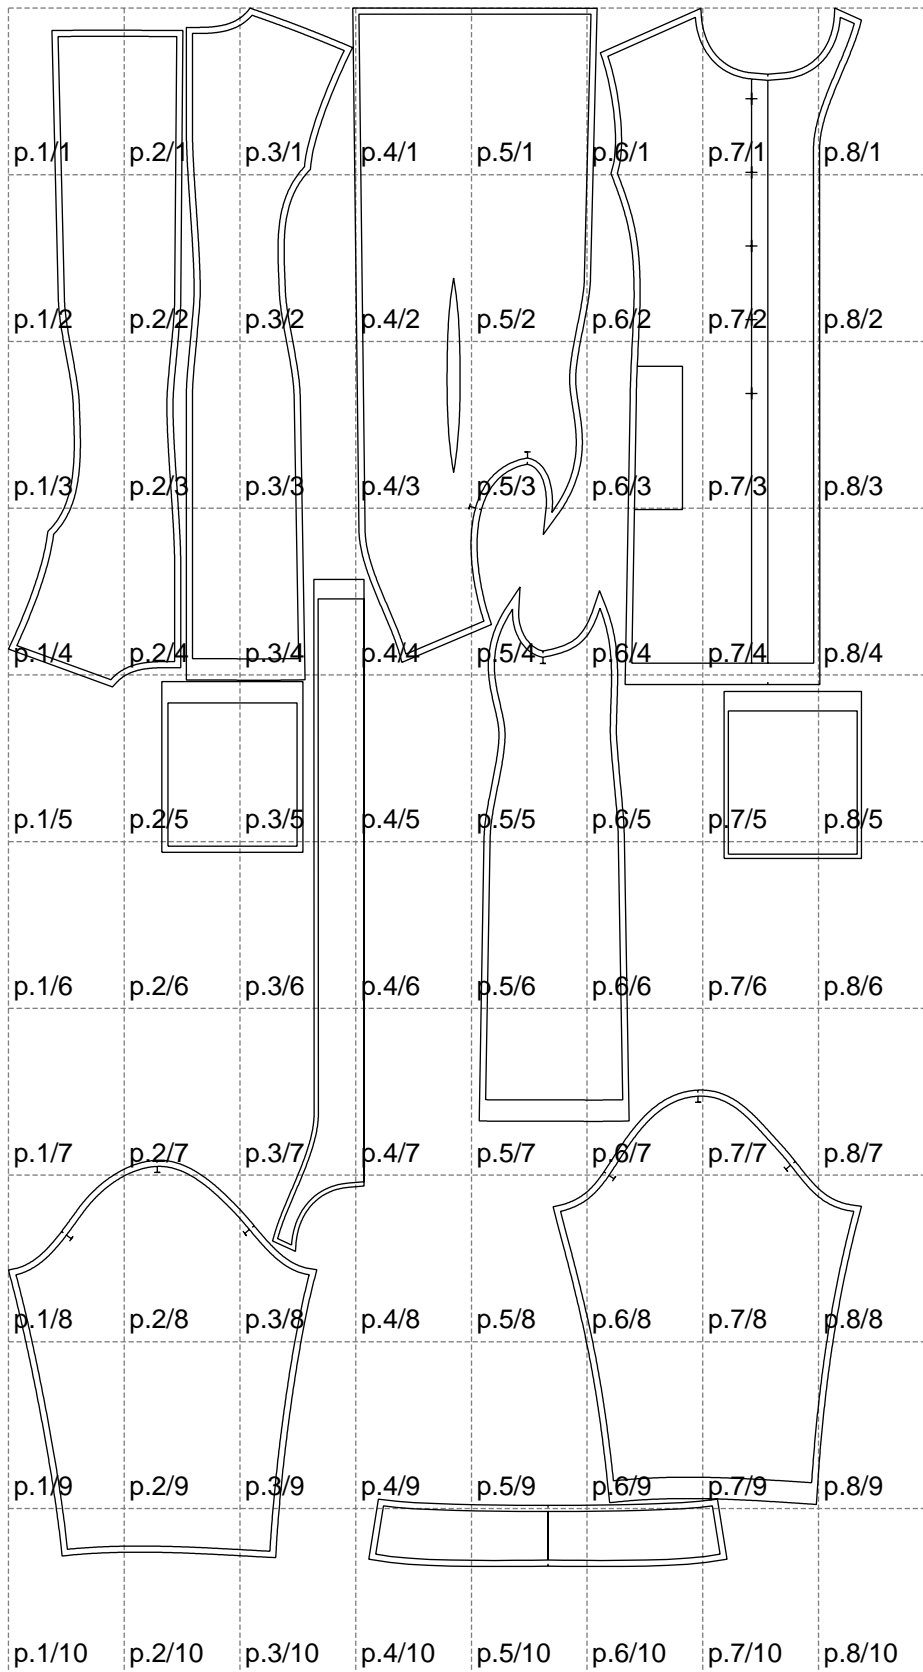

Not for print

Paper size: A4, size:1399.00 x2555.54 mm

# Example

size:1408.79 x2448.86 mm

Maneken =1 ver.0

rz\_1=170

rz\_16=100

rz\_17=85.4

rz\_18=80.2

rz\_19=108

rz\_20=105.4

---

. . . . .  
. . . . .  
. . . . .