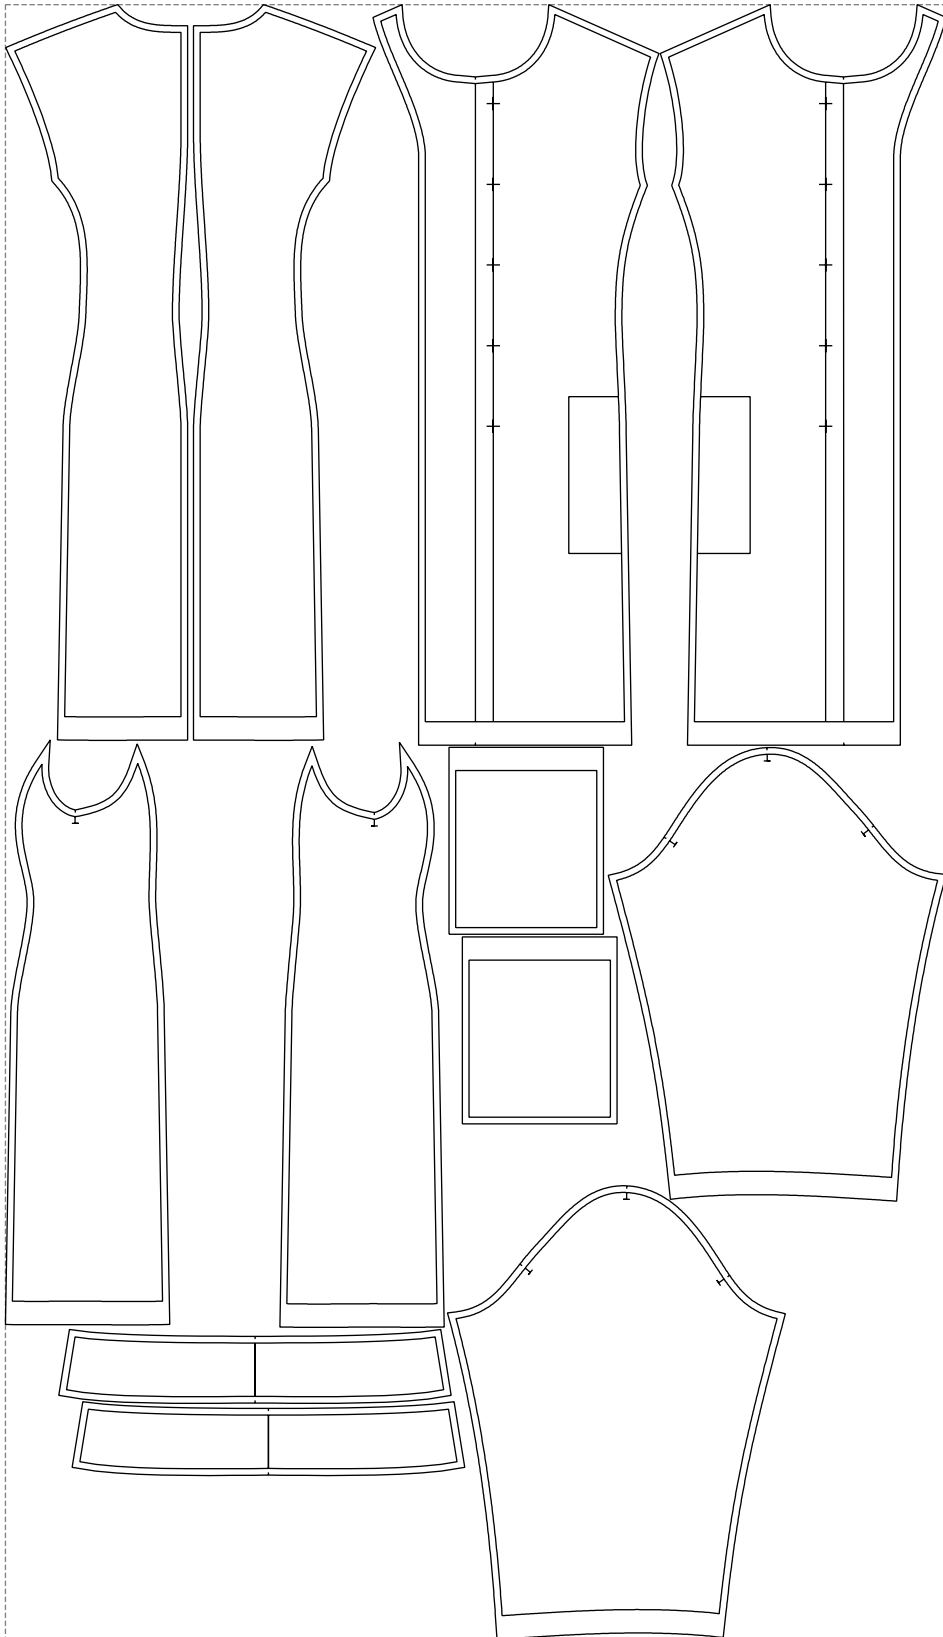

Not for print

Paper size: A4, size:1399.00 x2555.54 mm

# Example

size:1408.79 x2448.86 mm

Maneken =1 ver.0

rz\_1=170

rz\_16=100

rz\_17=85.4

rz\_18=80.2

rz\_19=108

rz\_20=105.4

---

. . . . .  
. . . . .  
. . . . .