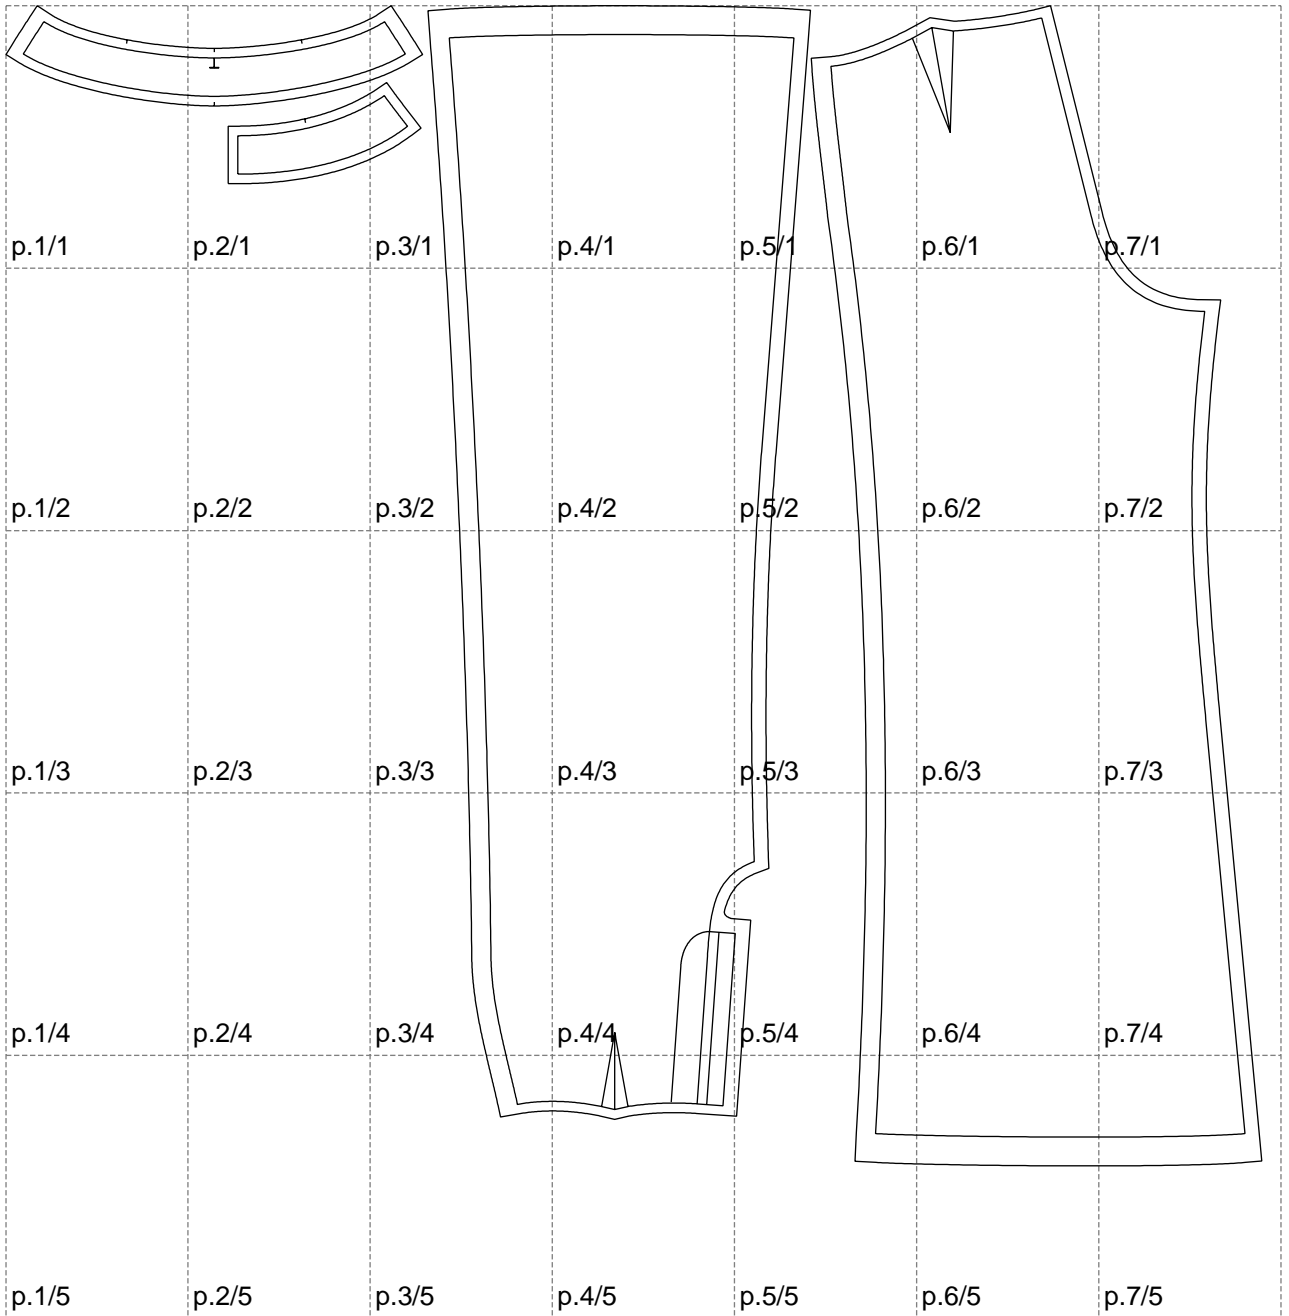

Not for print

Paper size: A4, size:1308.56 x1208.79 mm

# Example

size:1428.97 x2325.03 mm

Maneken =1 ver.0

rz\_1=170

rz\_16=88

rz\_17=75.6

rz\_18=67.6

rz\_19=96

rz\_20=94.6

---

. . . . .  
. . . . .  
. . . . .