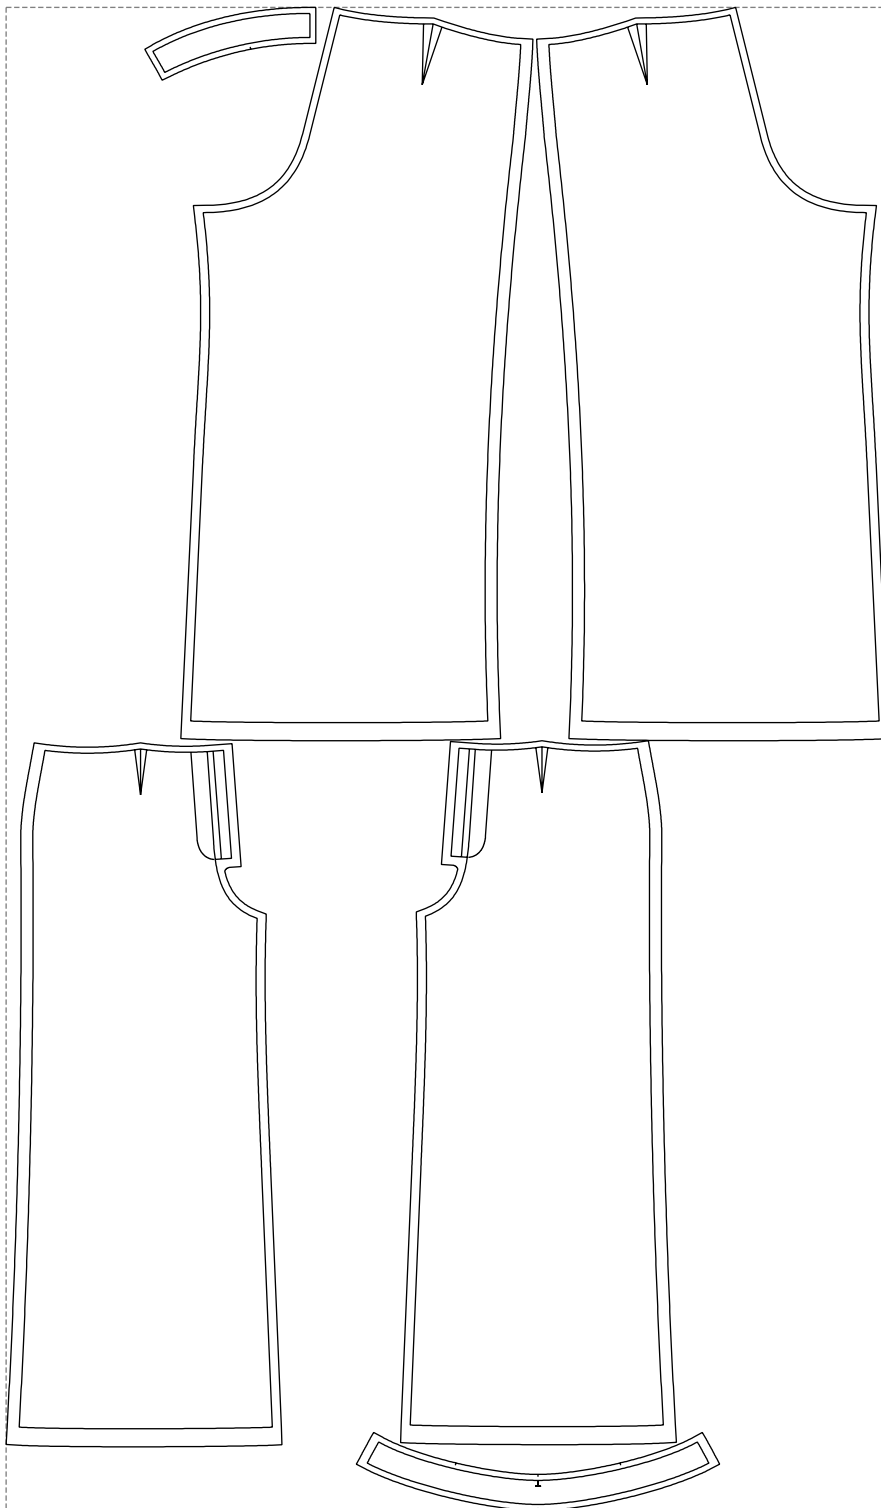

Not for print

Paper size: A4, size:1348.81 x1262.40 mm

# Example

size:1468.71 x2501.56 mm

Maneken =1 ver.0

rz\_1=170

rz\_16=120

rz\_17=104

rz\_18=103.6

rz\_19=128