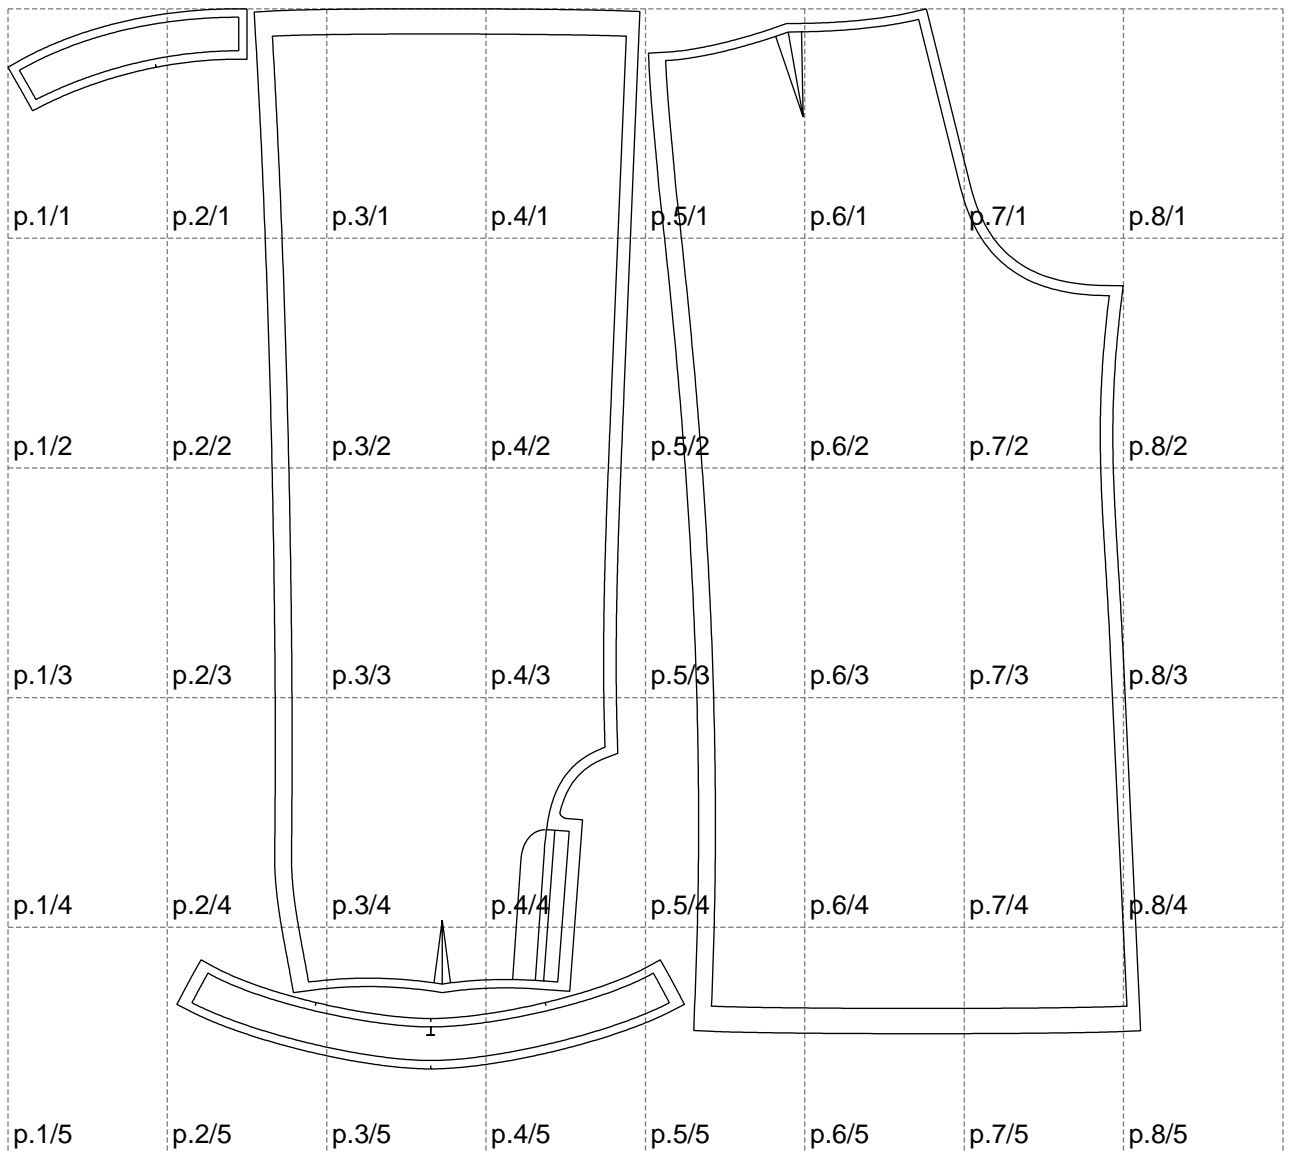

Not for print

Paper size: A4, size:1348.81 x1262.40 mm

# Example

size:1468.71 x2501.56 mm

Maneken =1 ver.0

rz\_1=170

rz\_16=120

rz\_17=104

rz\_18=103.6

rz\_19=128

rz\_20=125.1

---

. . . . .  
. . . . .  
. . . . .