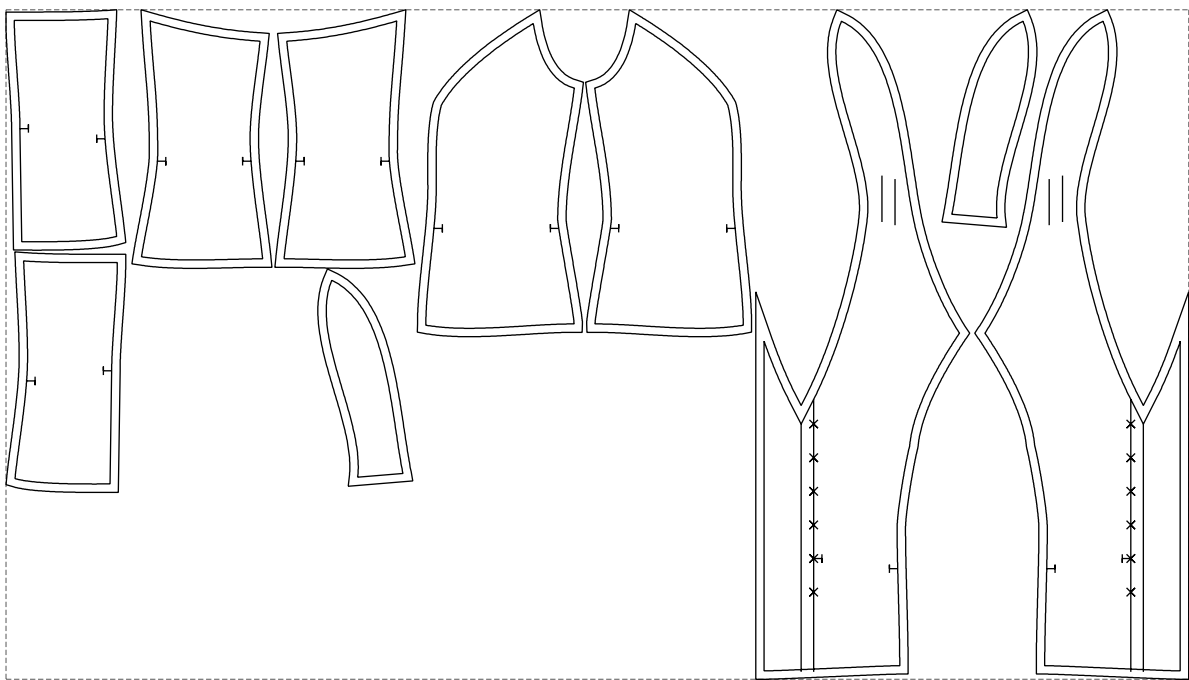

Not for print

Paper size: A4, size:896.72 x797.58 mm

Example

size:1408.58 x797.58 mm

Maneken =1 ver.0

rz_1=170

rz_16=100

rz_17=85.4

rz_18=80.2

rz_19=108

rz_20=105.4

.
.
.