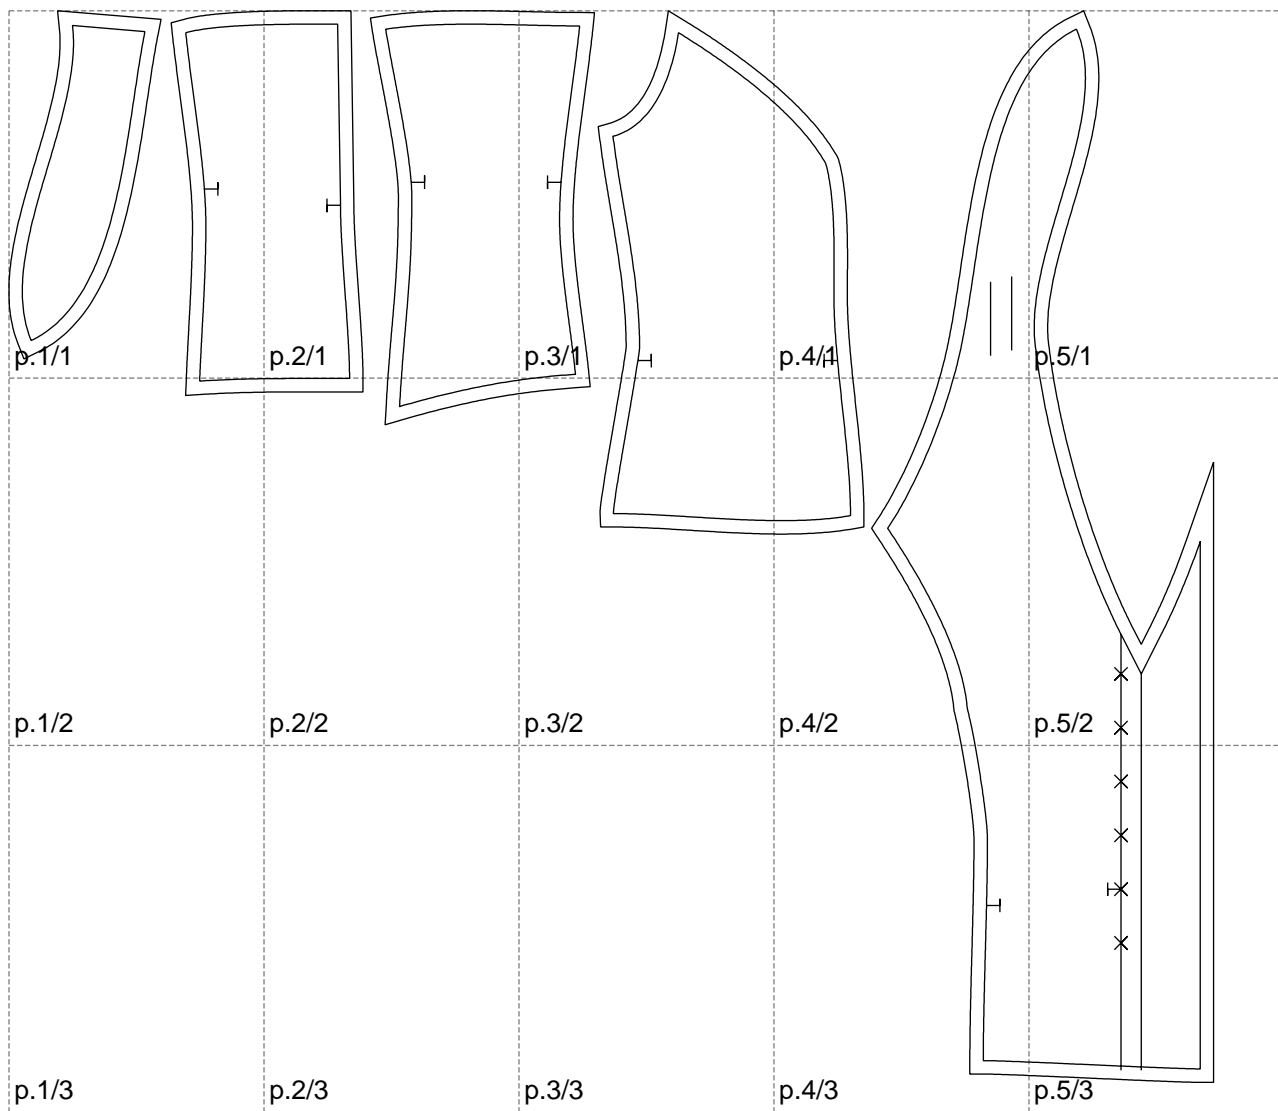

Not for print

Paper size: A4, size:896.72 x797.58 mm

Example

size:1408.58 x797.58 mm

Maneken =1 ver.0

rz_1=170

rz_16=100

rz_17=85.4

rz_18=80.2

rz_19=108

rz_20=105.4

.
.
.