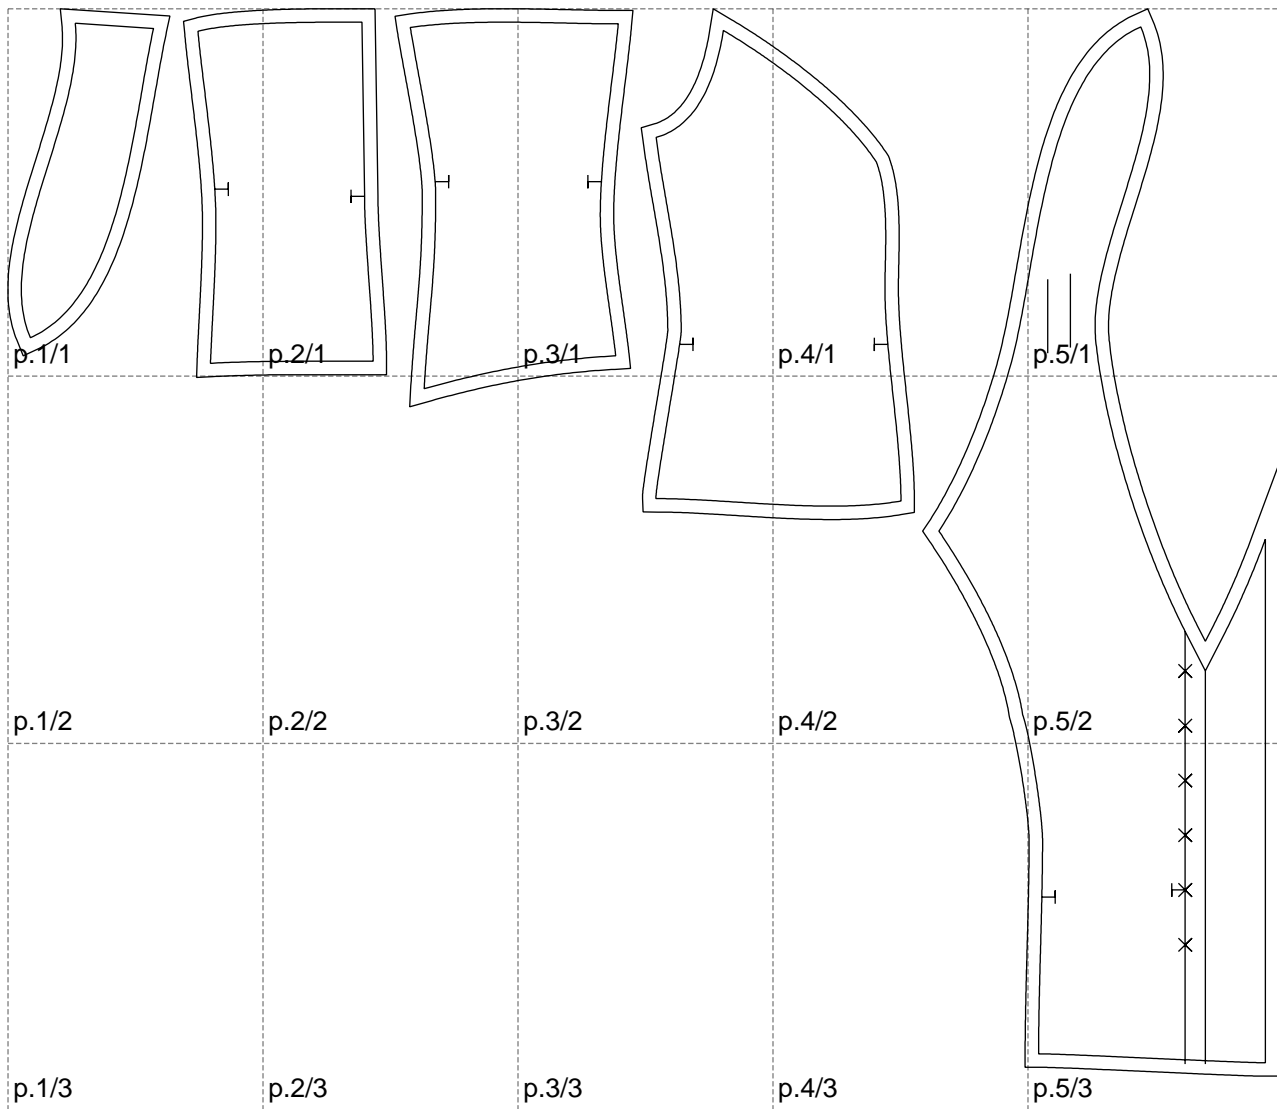

Not for print

Paper size: A4, size:946.02 x794.47 mm

# Example

size:1478.88 x794.47 mm

Maneken =1 ver.0

rz\_1=170

rz\_16=108

rz\_17=92.5

rz\_18=89.2

rz\_19=116

rz\_20=113

---

. . . . .  
. . . . .  
. . . . .