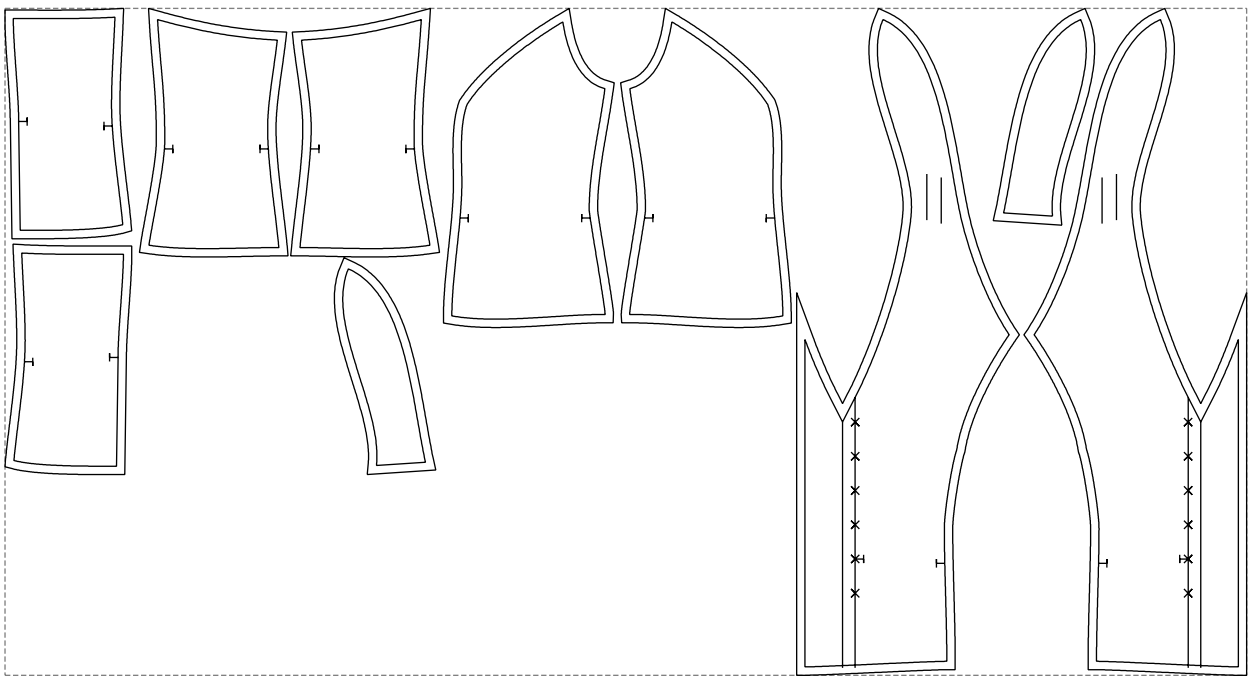

Not for print

Paper size: A4, size:946.02 x794.47 mm

# Example

size:1478.88 x794.47 mm

Maneken =1 ver.0

rz\_1=170

rz\_16=108

rz\_17=92.5

rz\_18=89.2

rz\_19=116