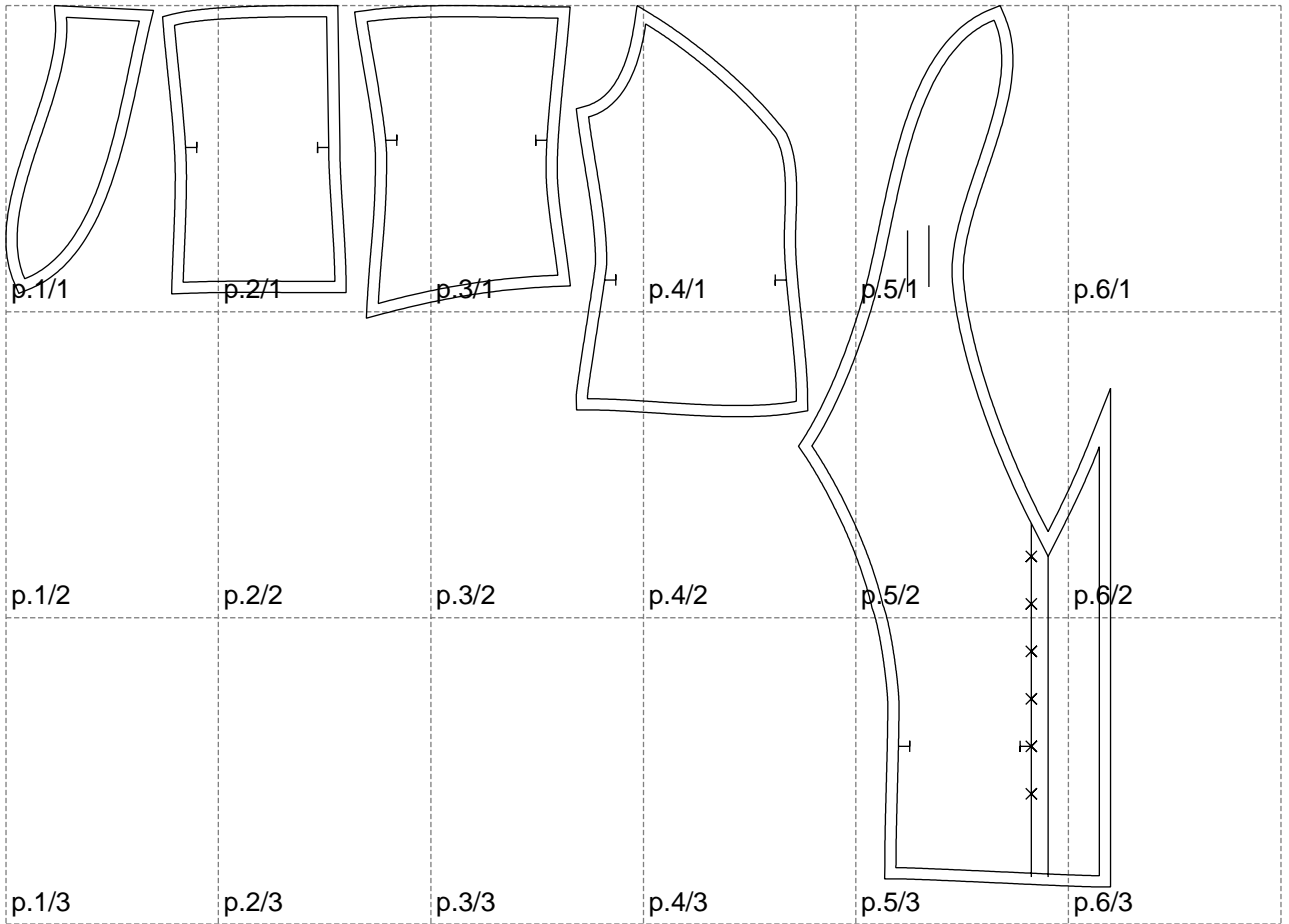

Not for print

Paper size: A4, size:986.64 x787.16 mm

# Example

size:1499.00 x787.16 mm

Maneken =1 ver.0

rz\_1=170

rz\_16=120

rz\_17=104

rz\_18=103.6

rz\_19=128

rz\_20=125.1

---

. . . . .  
. . . . .  
. . . . .