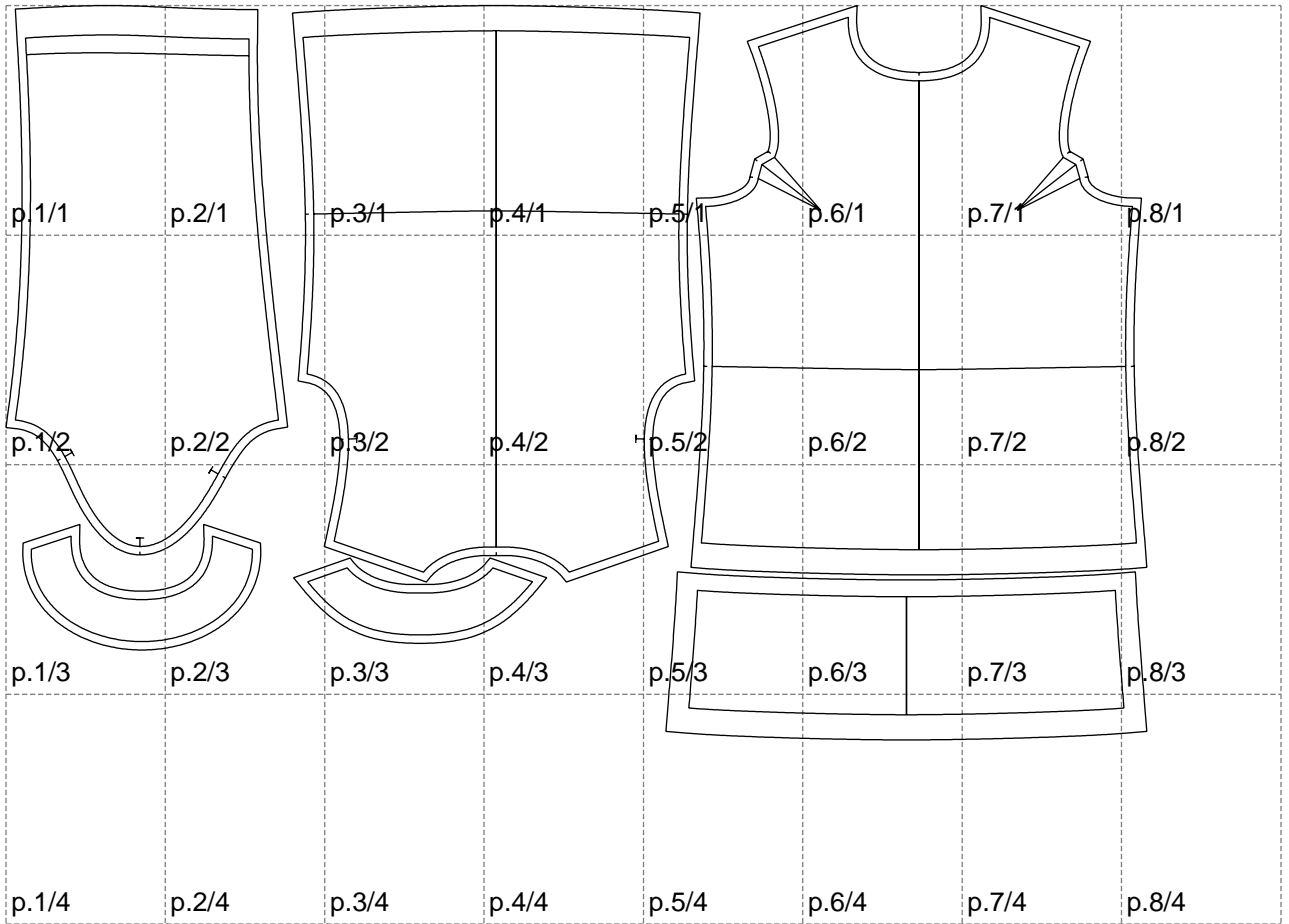

Not for print

Paper size: A4, size:1358.87 x874.50 mm

# Example

size:1458.89 x1308.34 mm

Maneken =1 ver.0

rz\_1=170

rz\_16=88

rz\_17=75.6

rz\_18=67.6

rz\_19=96

rz\_20=94.6

---

. . . . .  
. . . . .  
. . . . .