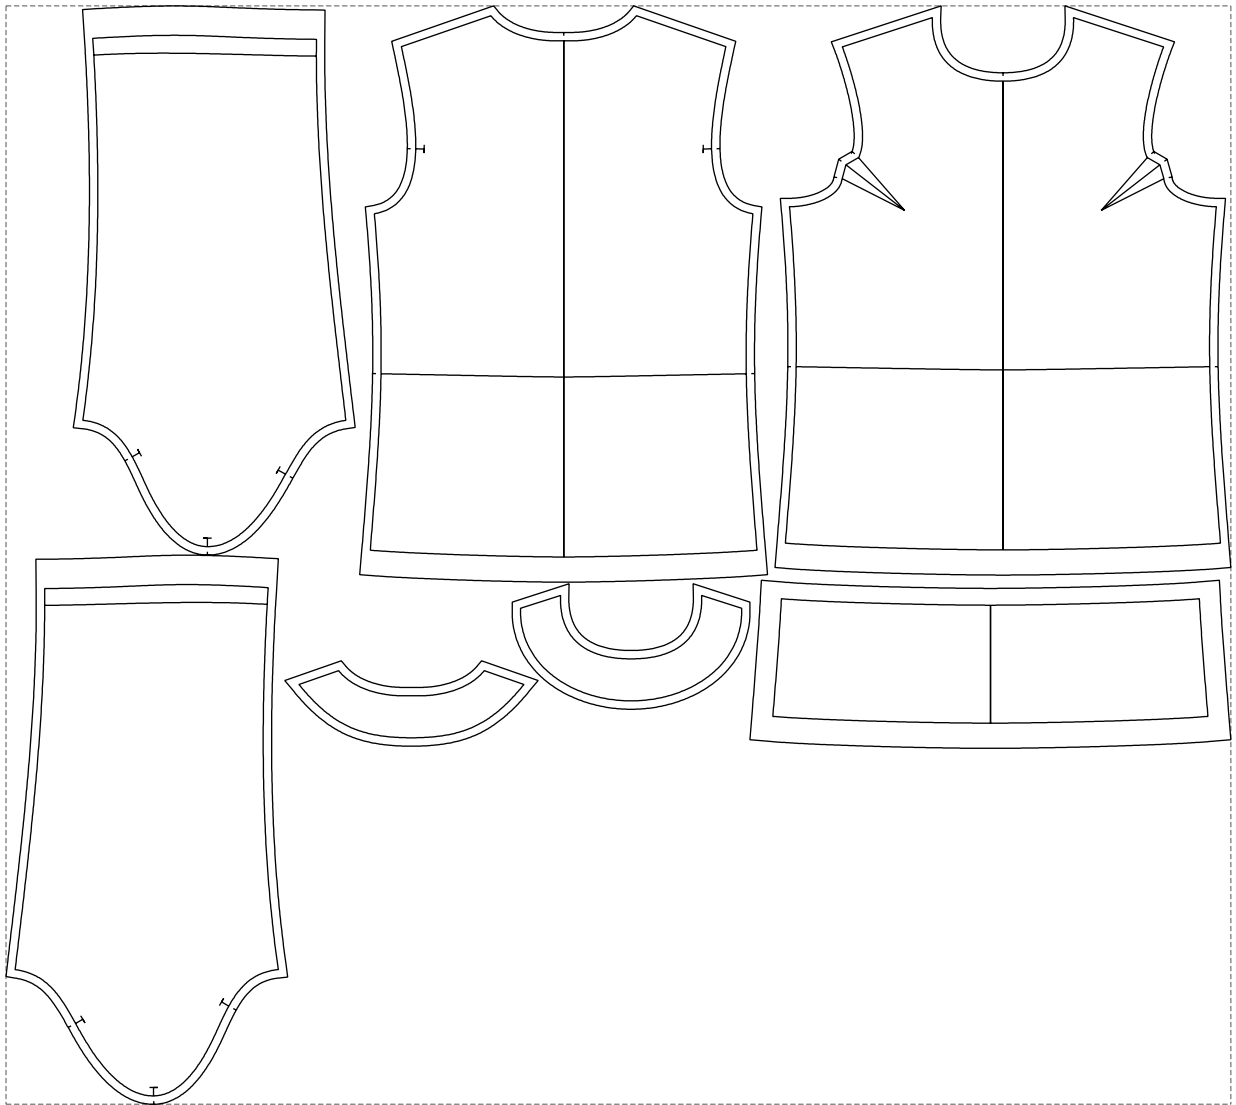

Not for print

Paper size: A4, size:1358.87 x874.50 mm

# Example

size:1458.89 x1308.34 mm

Maneken =1 ver.0

rz\_1=170

rz\_16=88

rz\_17=75.6

rz\_18=67.6

rz\_19=96