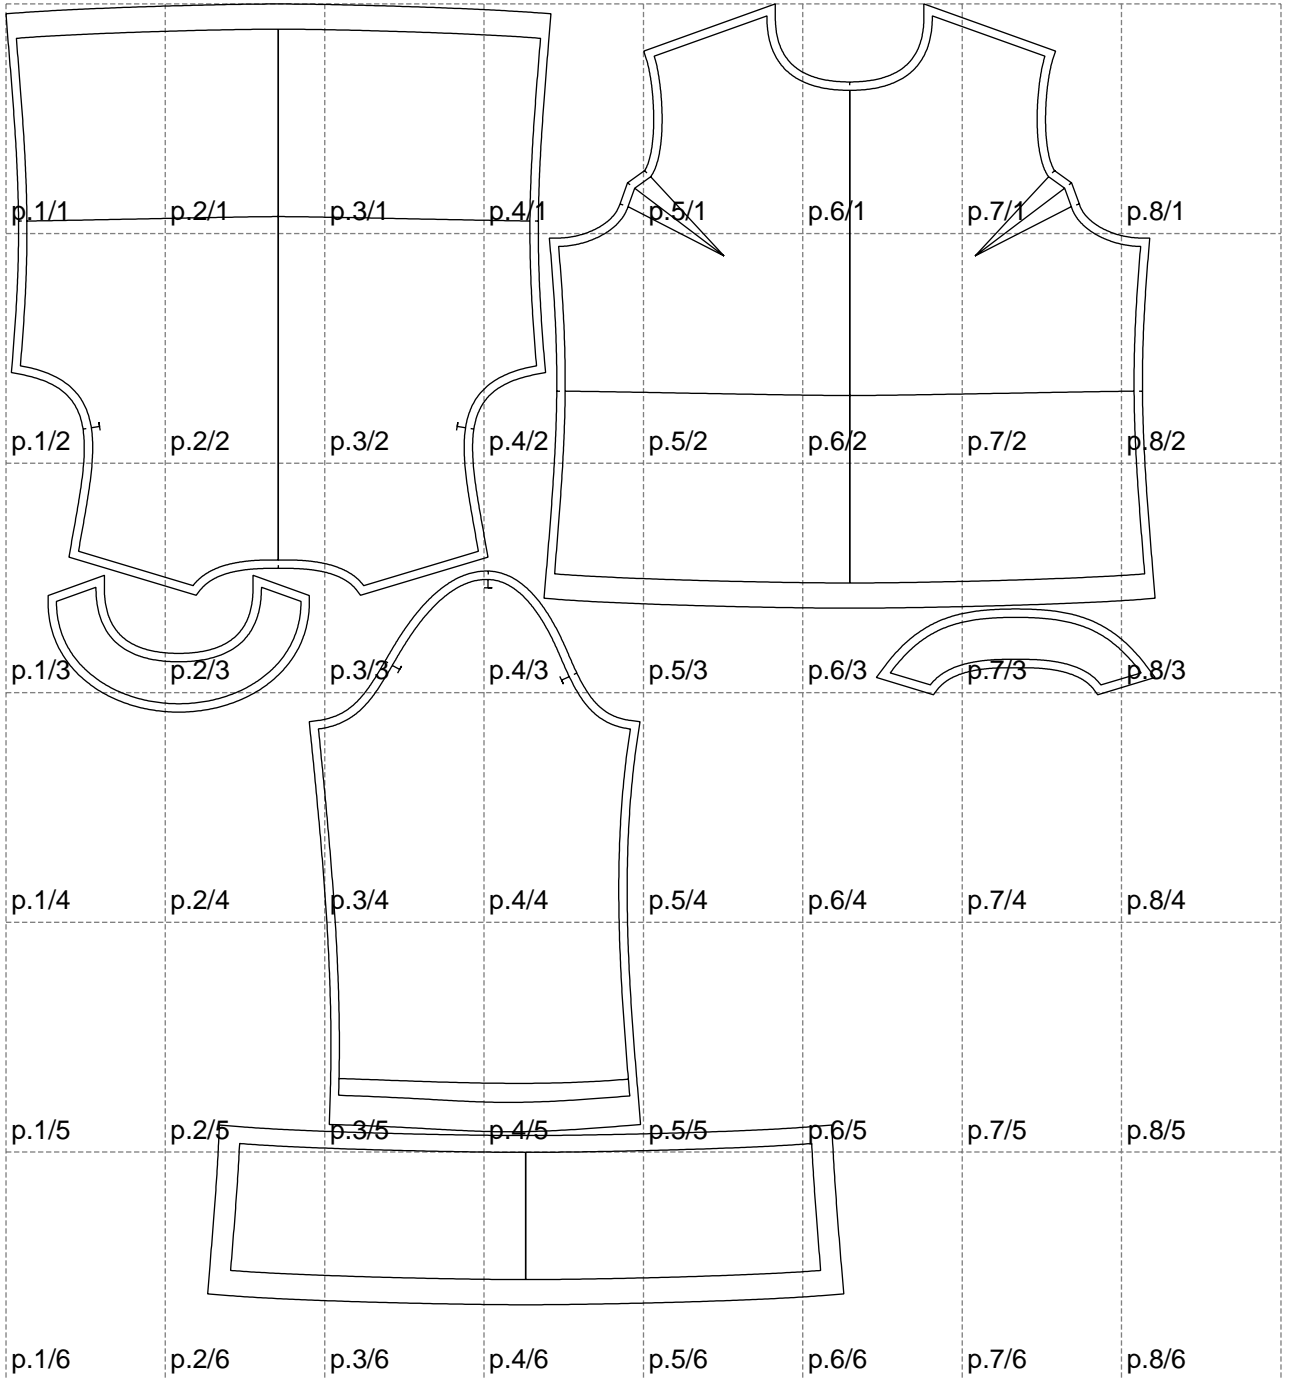

Not for print

Paper size: A4, size:1368.60 x1548.98 mm

Example

size:1468.88 x1519.25 mm

Maneken =1 ver.0

rz_1=170

rz_16=120

rz_17=104

rz_18=103.6

rz_19=128

rz_20=125.1

.
.
.