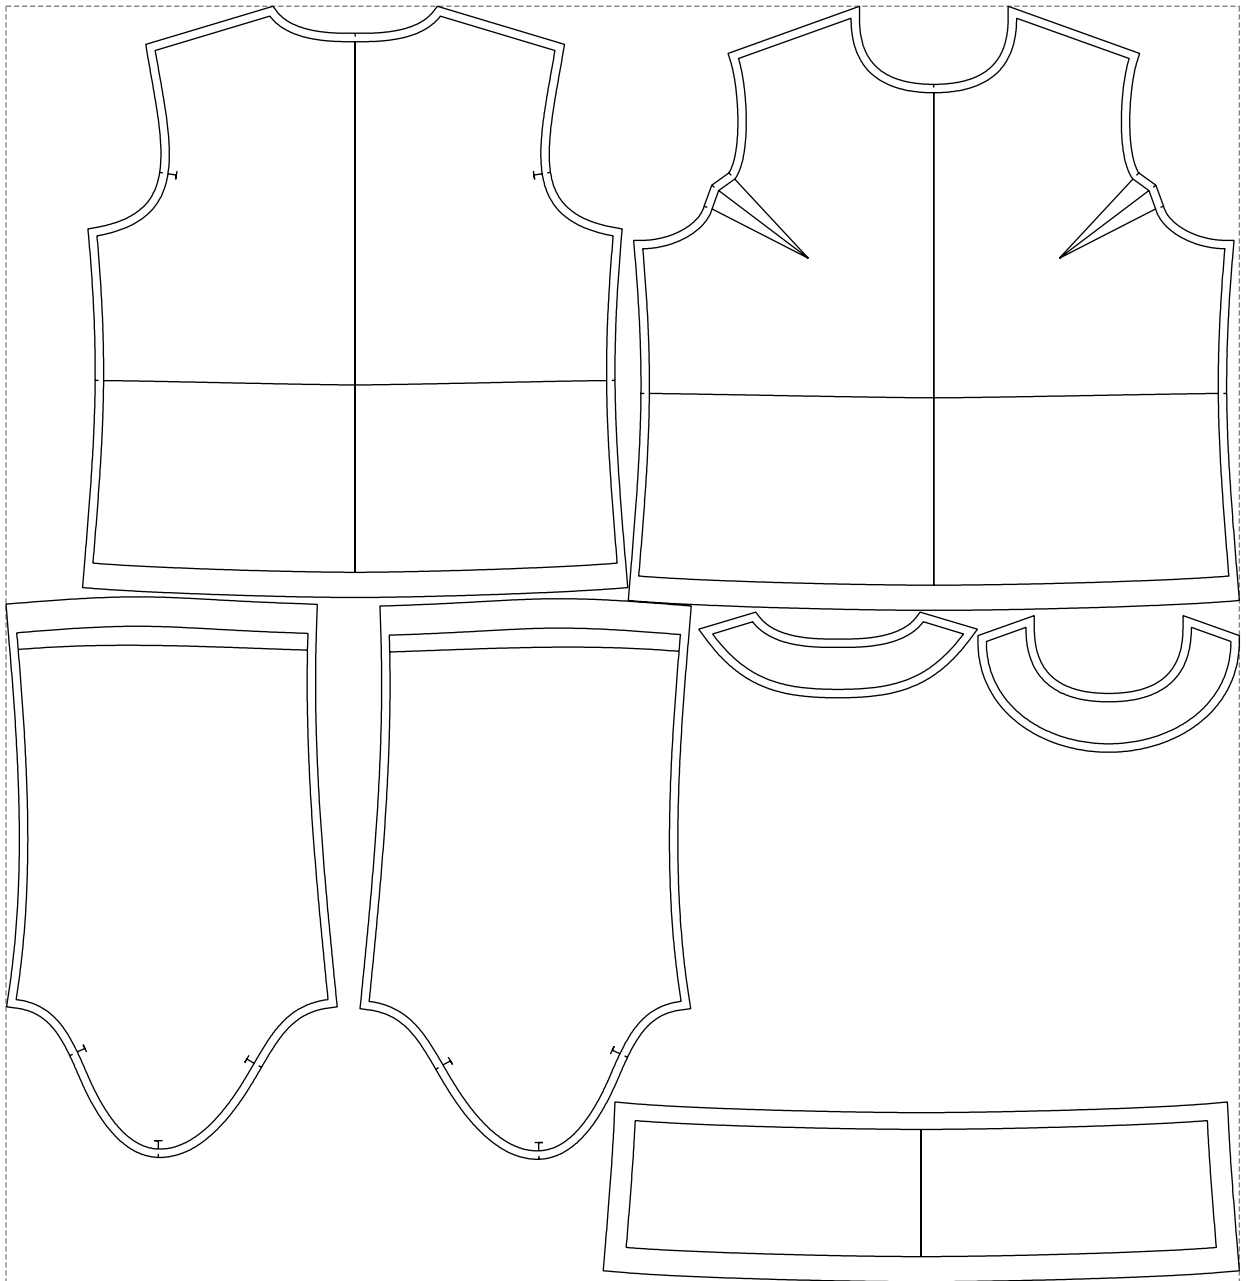

Not for print

Paper size: A4, size:1368.60 x1548.98 mm

Example

size:1468.88 x1519.25 mm

Maneken =1 ver.0

rz_1=170

rz_16=120

rz_17=104

rz_18=103.6

rz_19=128

rz_20=125.1

.
.
.