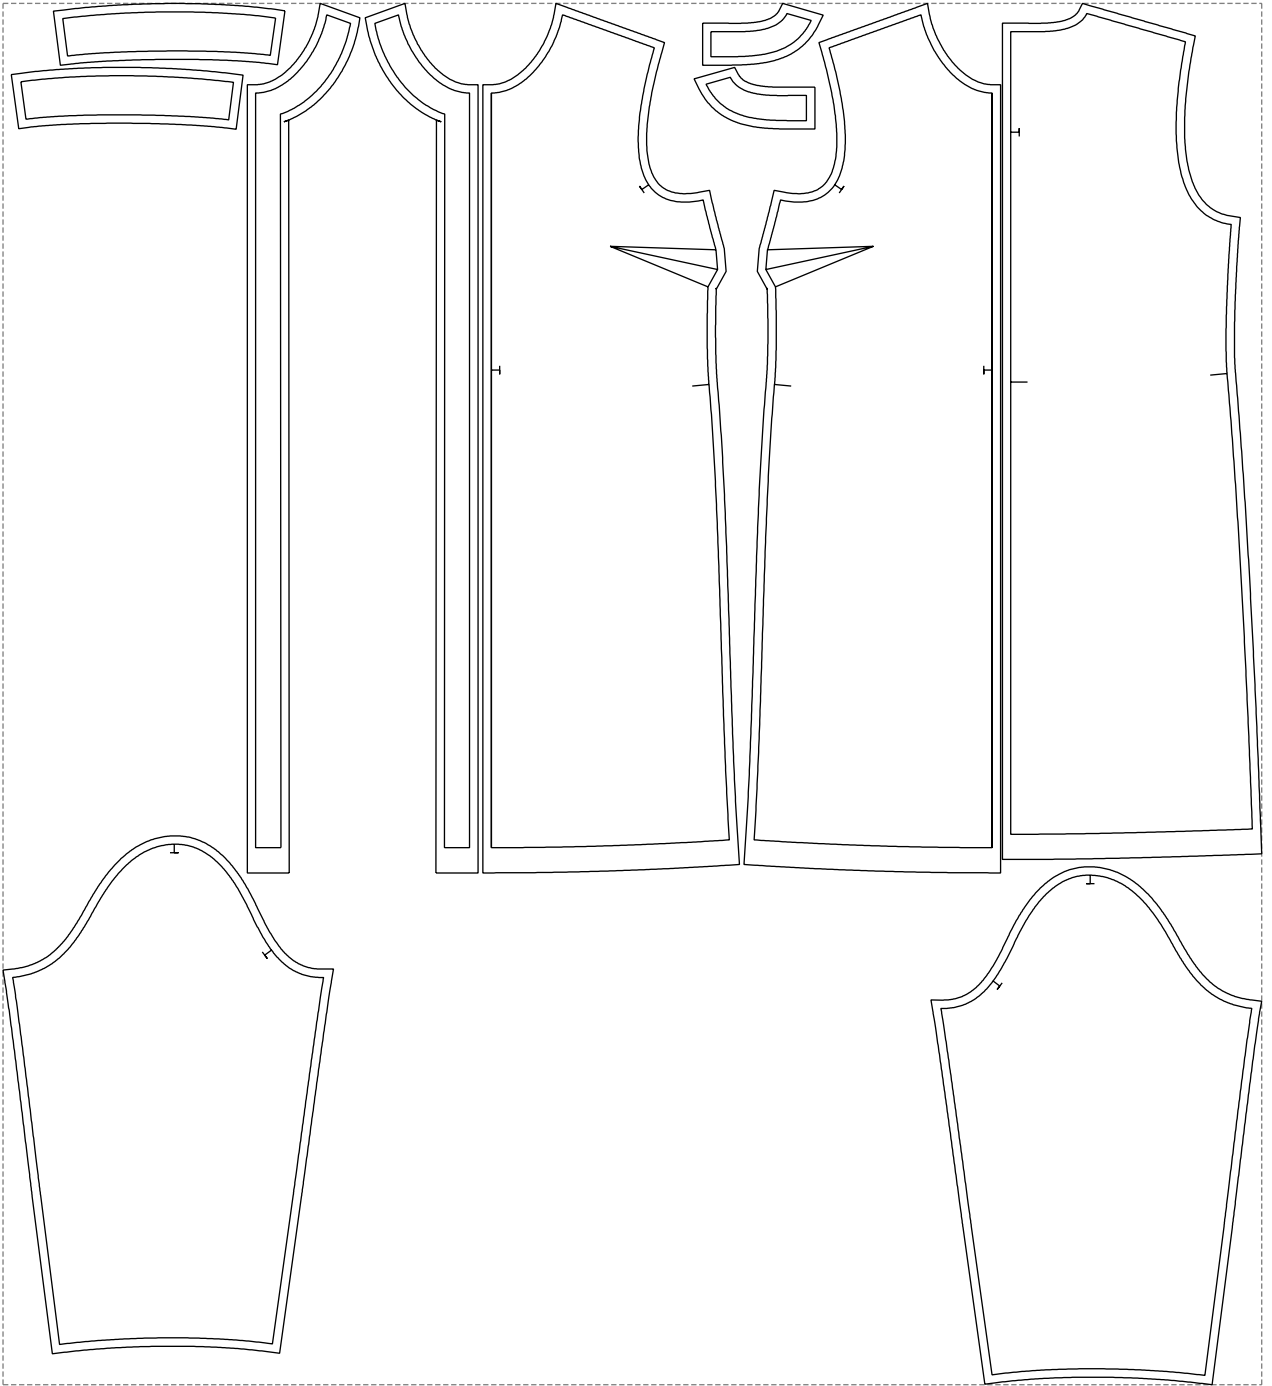

Not for print

Paper size: A4, size:1318.77 x1035.60 mm

# Example

size:1499.00 x1645.40 mm

Maneken =1 ver.0

rz\_1=170

rz\_16=92

rz\_17=78.8

rz\_18=71.8

rz\_19=100