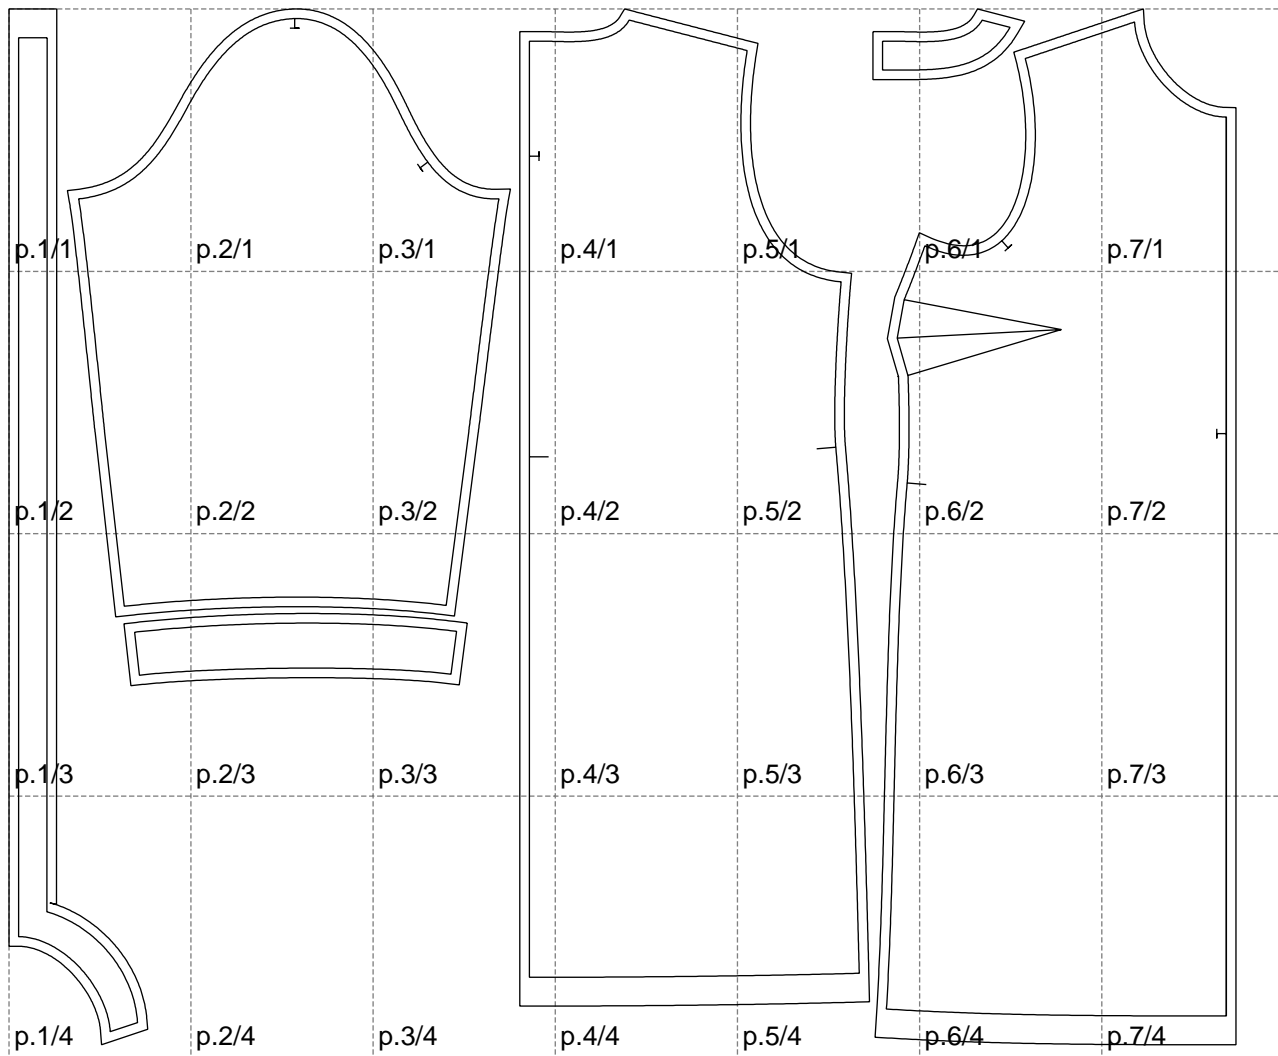

Not for print

Paper size: A4, size:1278.57 x1079.21 mm

# Example

size:1499.00 x2159.30 mm

Maneken =1 ver.0

rz\_1=170

rz\_16=116

rz\_17=100

rz\_18=98.8

rz\_19=124

rz\_20=121

---

. . . . .  
. . . . .  
. . . . .