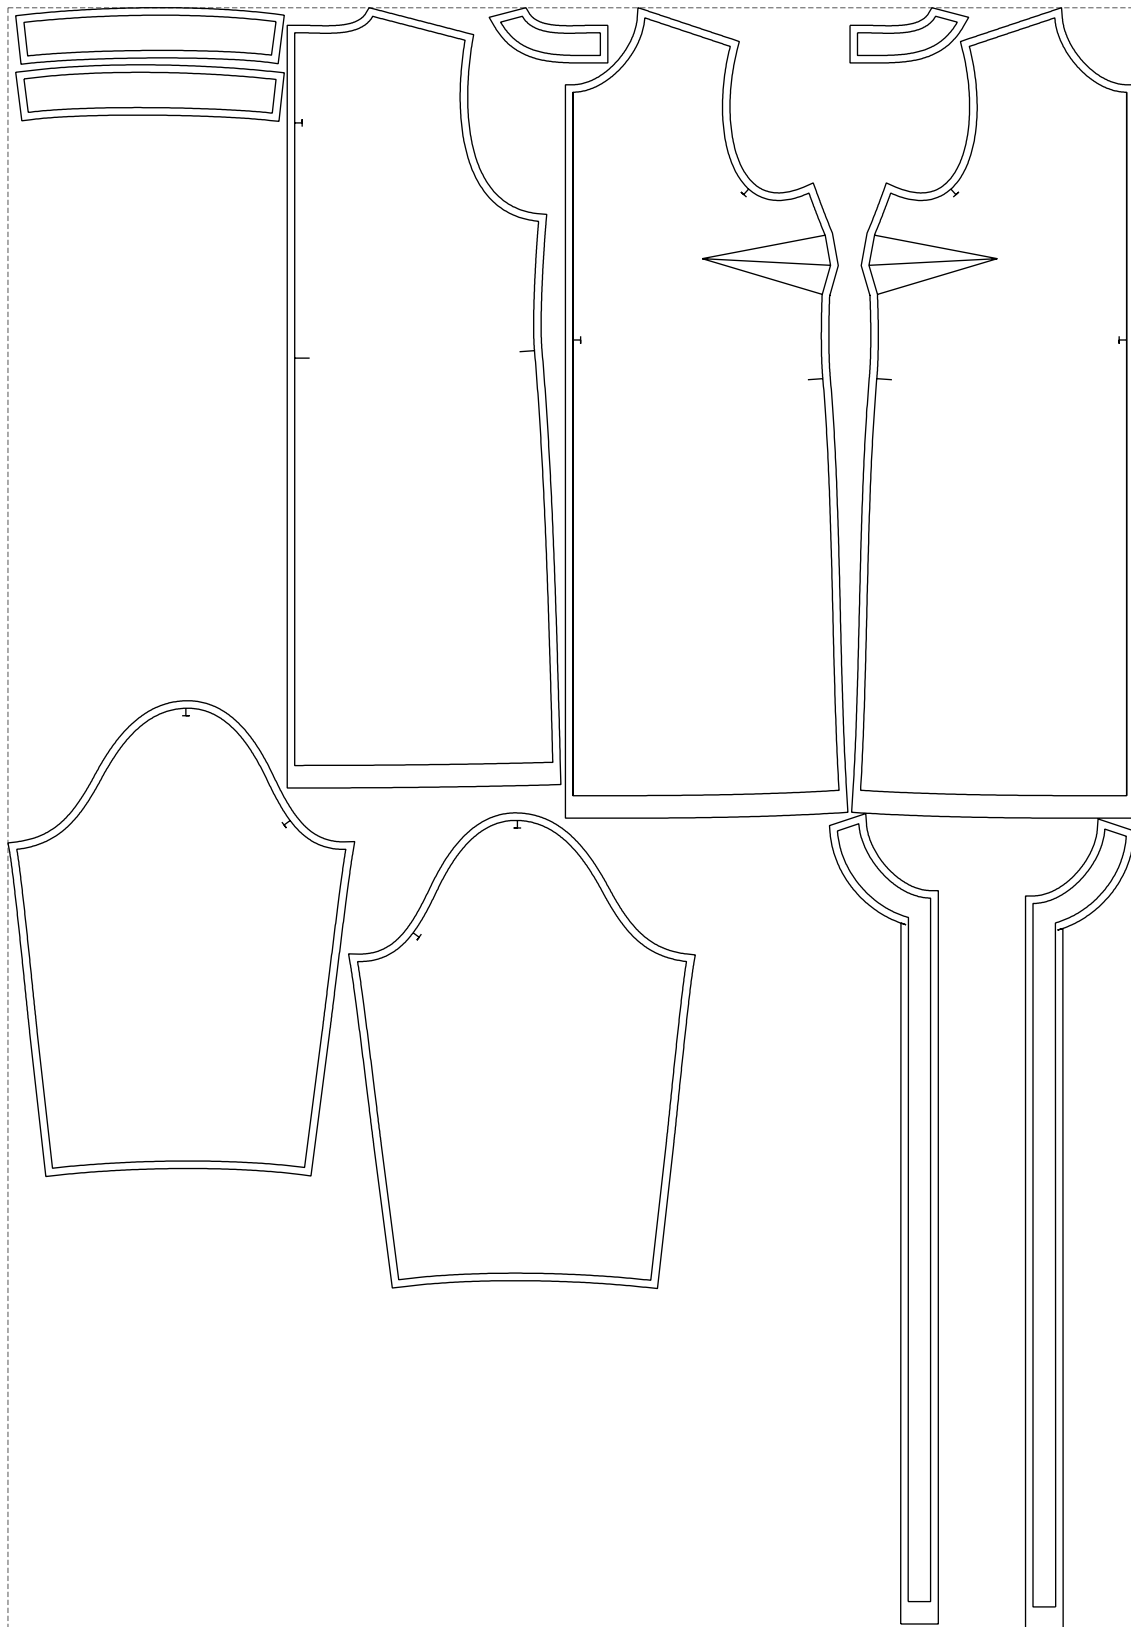

Not for print

Paper size: A4, size:1278.57 x1079.21 mm

# Example

size:1499.00 x2159.30 mm

Maneken =1 ver.0

rz\_1=170

rz\_16=116

rz\_17=100

rz\_18=98.8

rz\_19=124