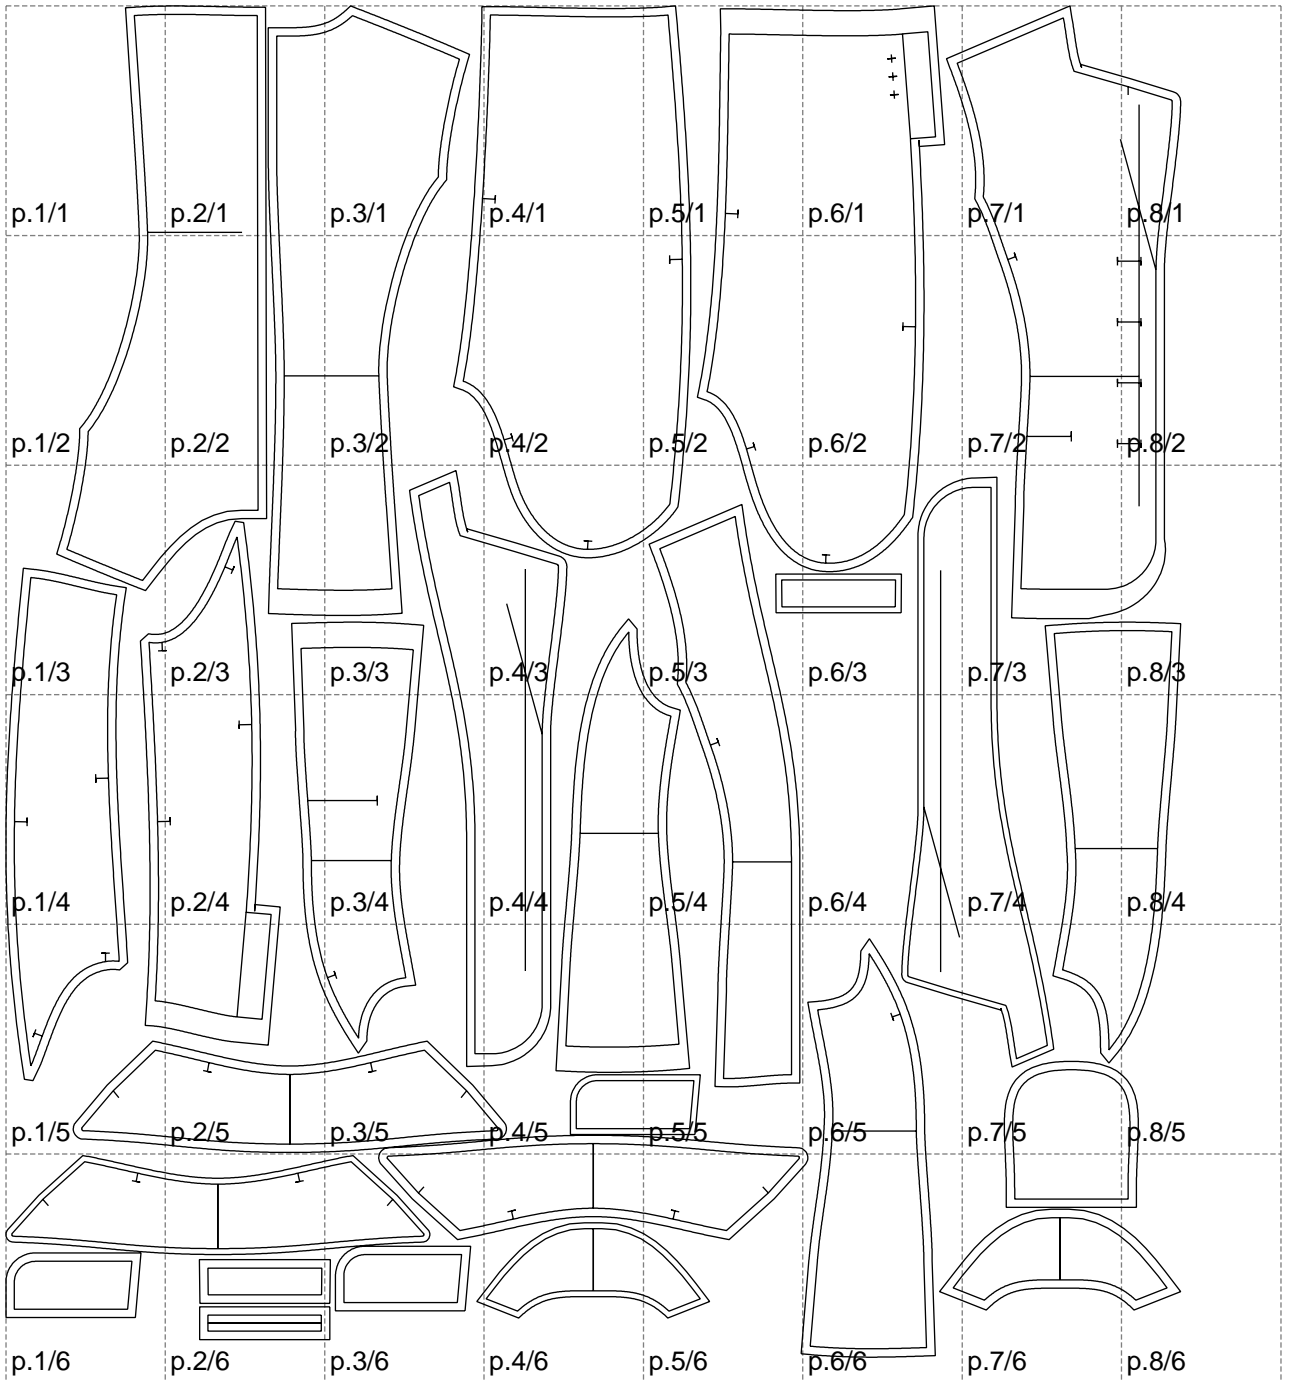

Not for print

Paper size: A4, size:1399.00 x1608.97 mm

# Example

size:1499.00 x1561.82 mm

Maneken =1 ver.0

rz\_1=170

rz\_16=88

rz\_17=75.6

rz\_18=67.6

rz\_19=96

rz\_20=94.6

---

. . . . .  
. . . . .  
. . . . .