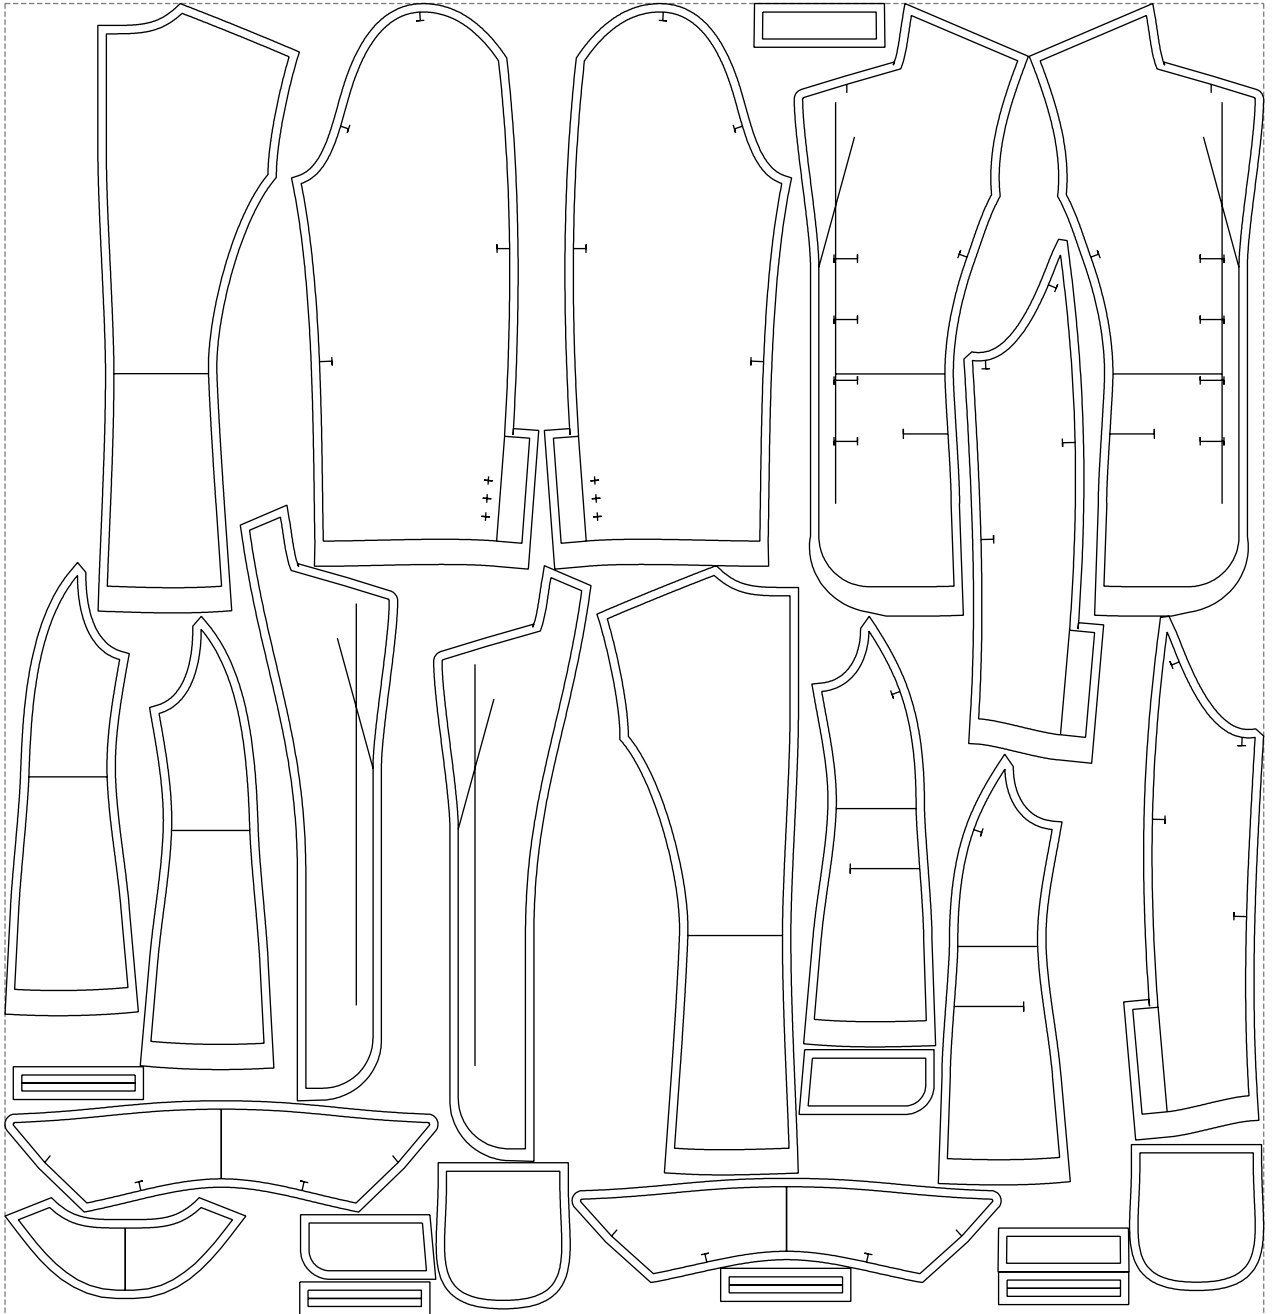

# Example

size:1499.00 x1561.82 mm

Maneken =1 ver.0

rz\_1=170

rz\_16=88

rz\_17=75.6

rz\_18=67.6

rz\_19=96