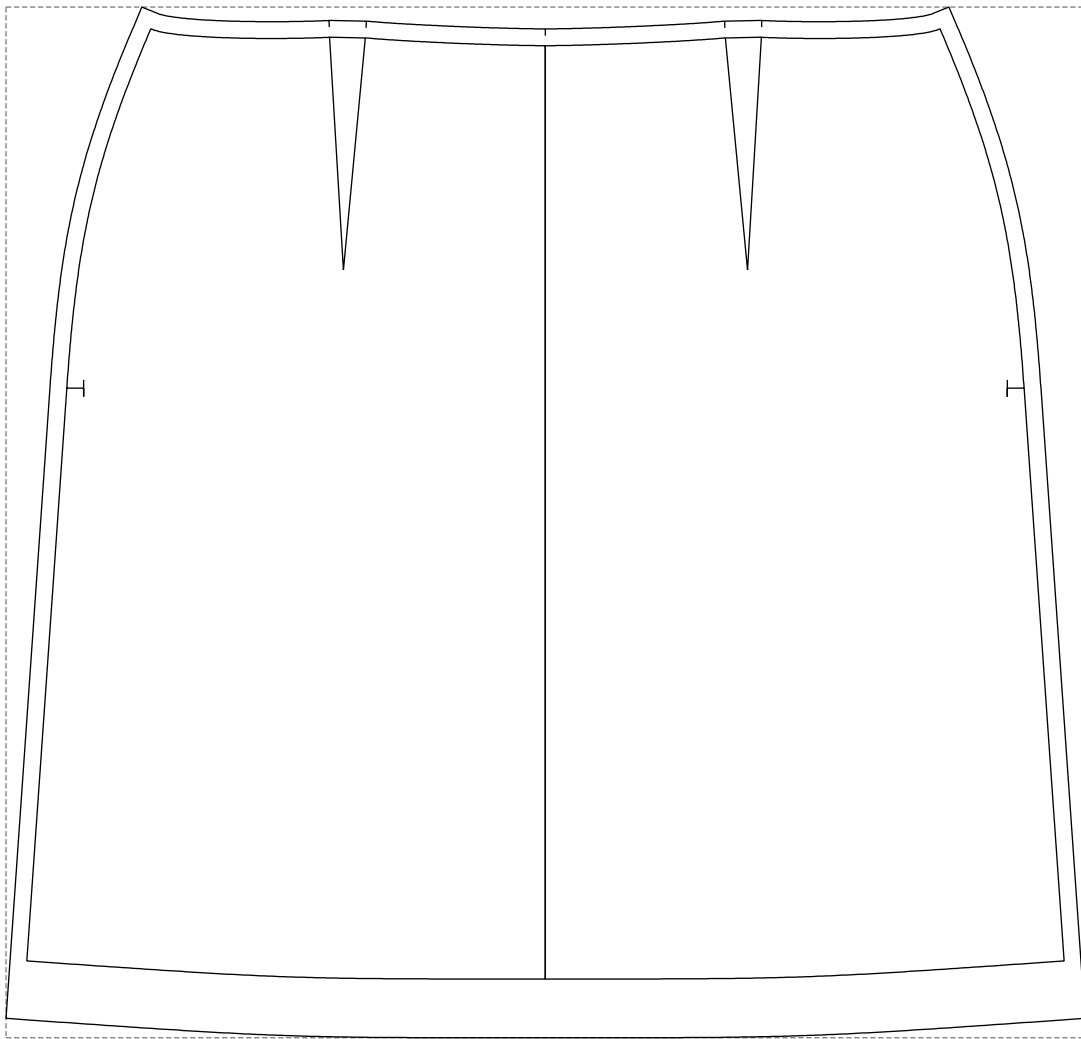

Not for print

Paper size: A4, size:1368.74 x1481.90 mm

# Example

size:642.54 x613.88 mm

Maneken =1 ver.0

rz\_1=170

rz\_16=104

rz\_17=88.9

rz\_18=84.4

rz\_19=112