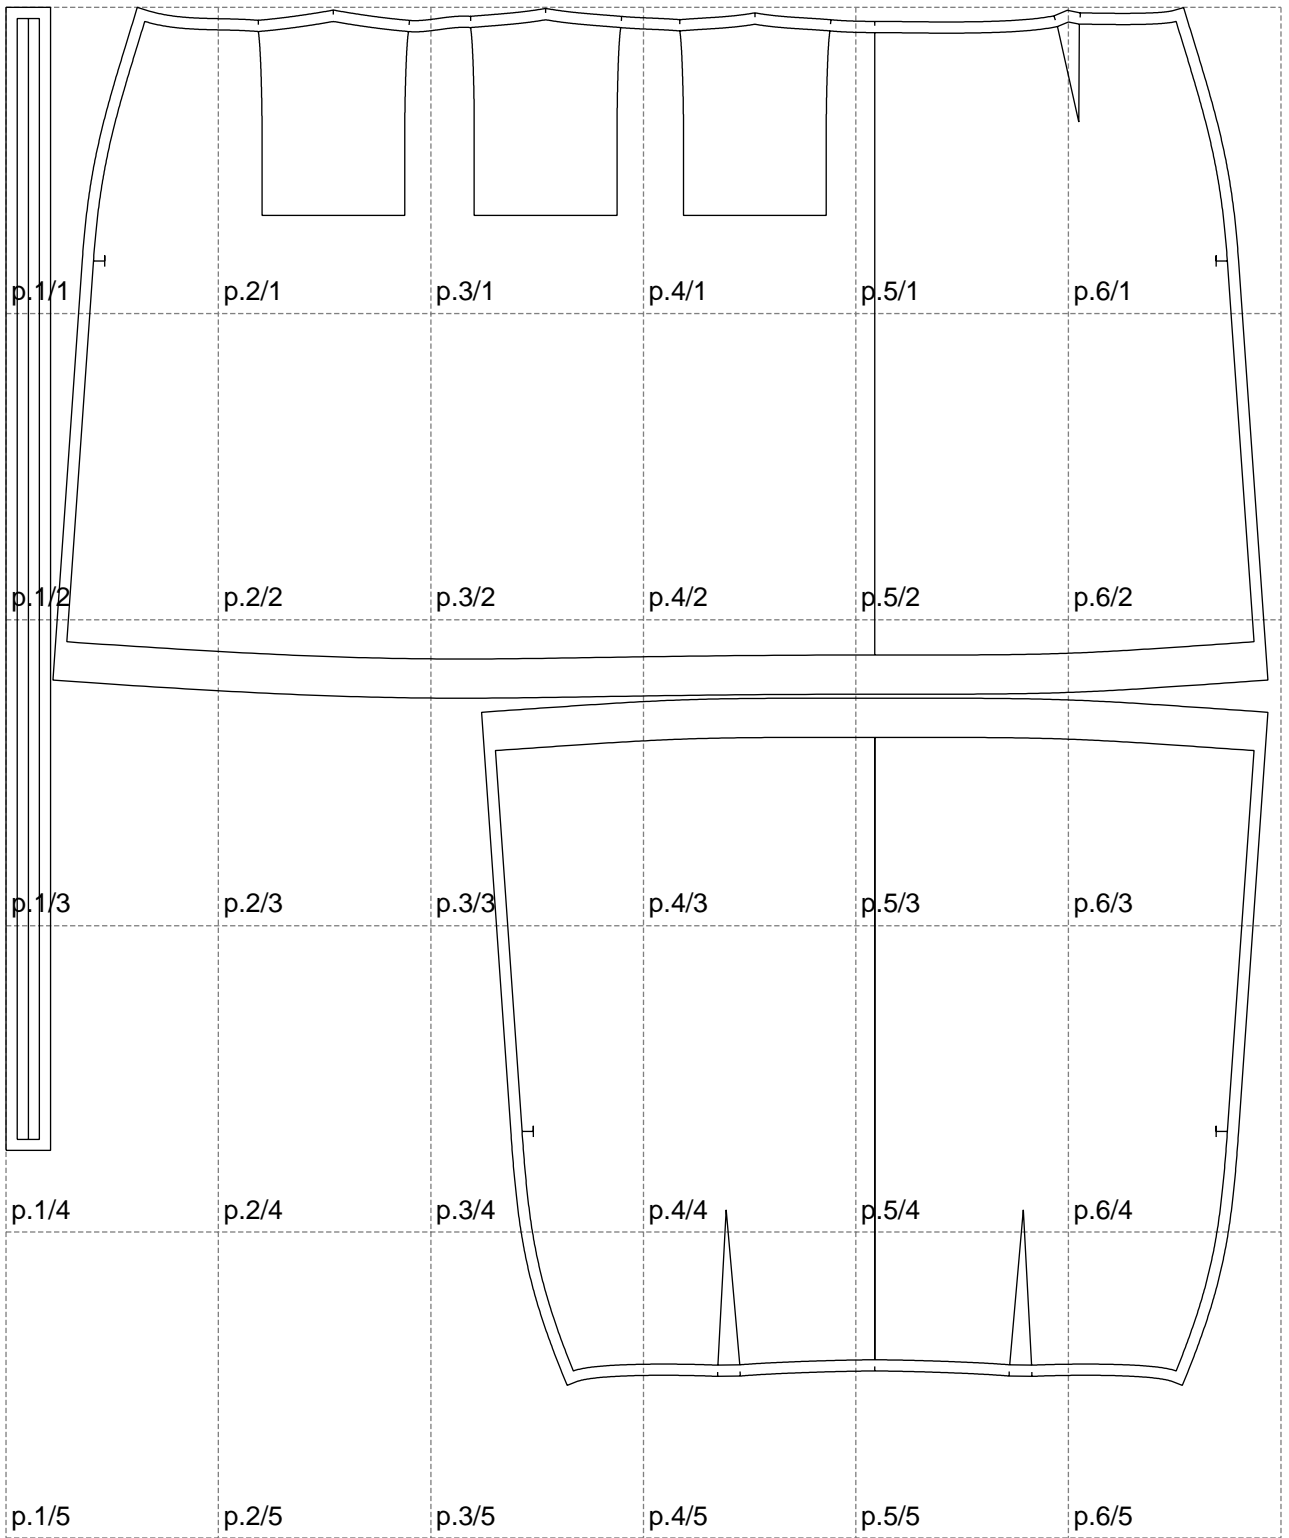

Not for print

Paper size: A4, size:1127.20 x1230.68 mm

# Example

size:702.39 x613.79 mm

Maneken =1 ver.0

rz\_1=170

rz\_16=116

rz\_17=100

rz\_18=98.8

rz\_19=124

rz\_20=121

---

. . . . .  
. . . . .  
. . . . .