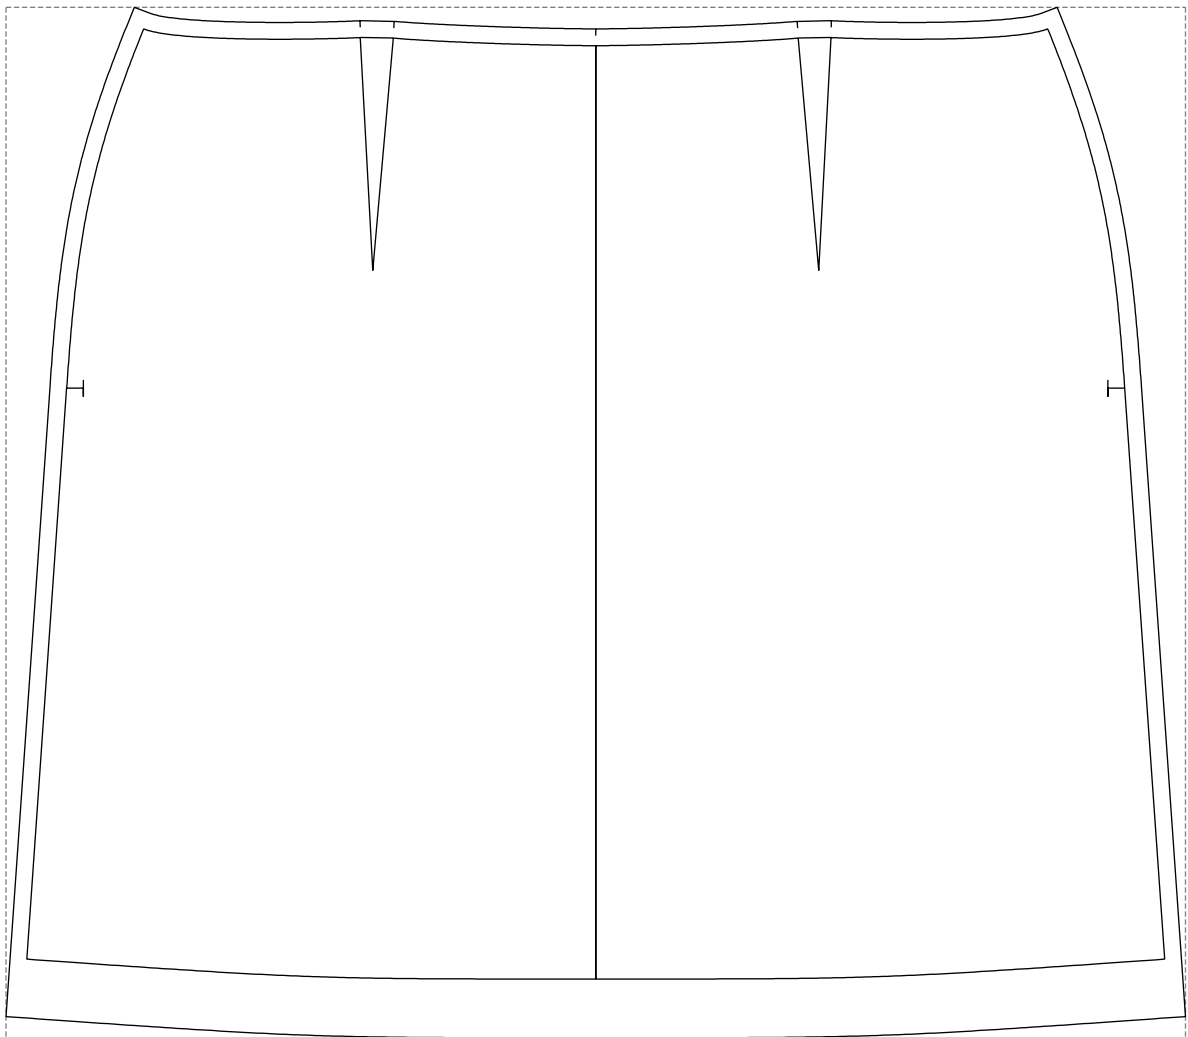

Not for print

Paper size: A4, size:1127.20 x1230.68 mm

# Example

size:702.39 x613.79 mm

Maneken =1 ver.0

rz\_1=170

rz\_16=116

rz\_17=100

rz\_18=98.8

rz\_19=124