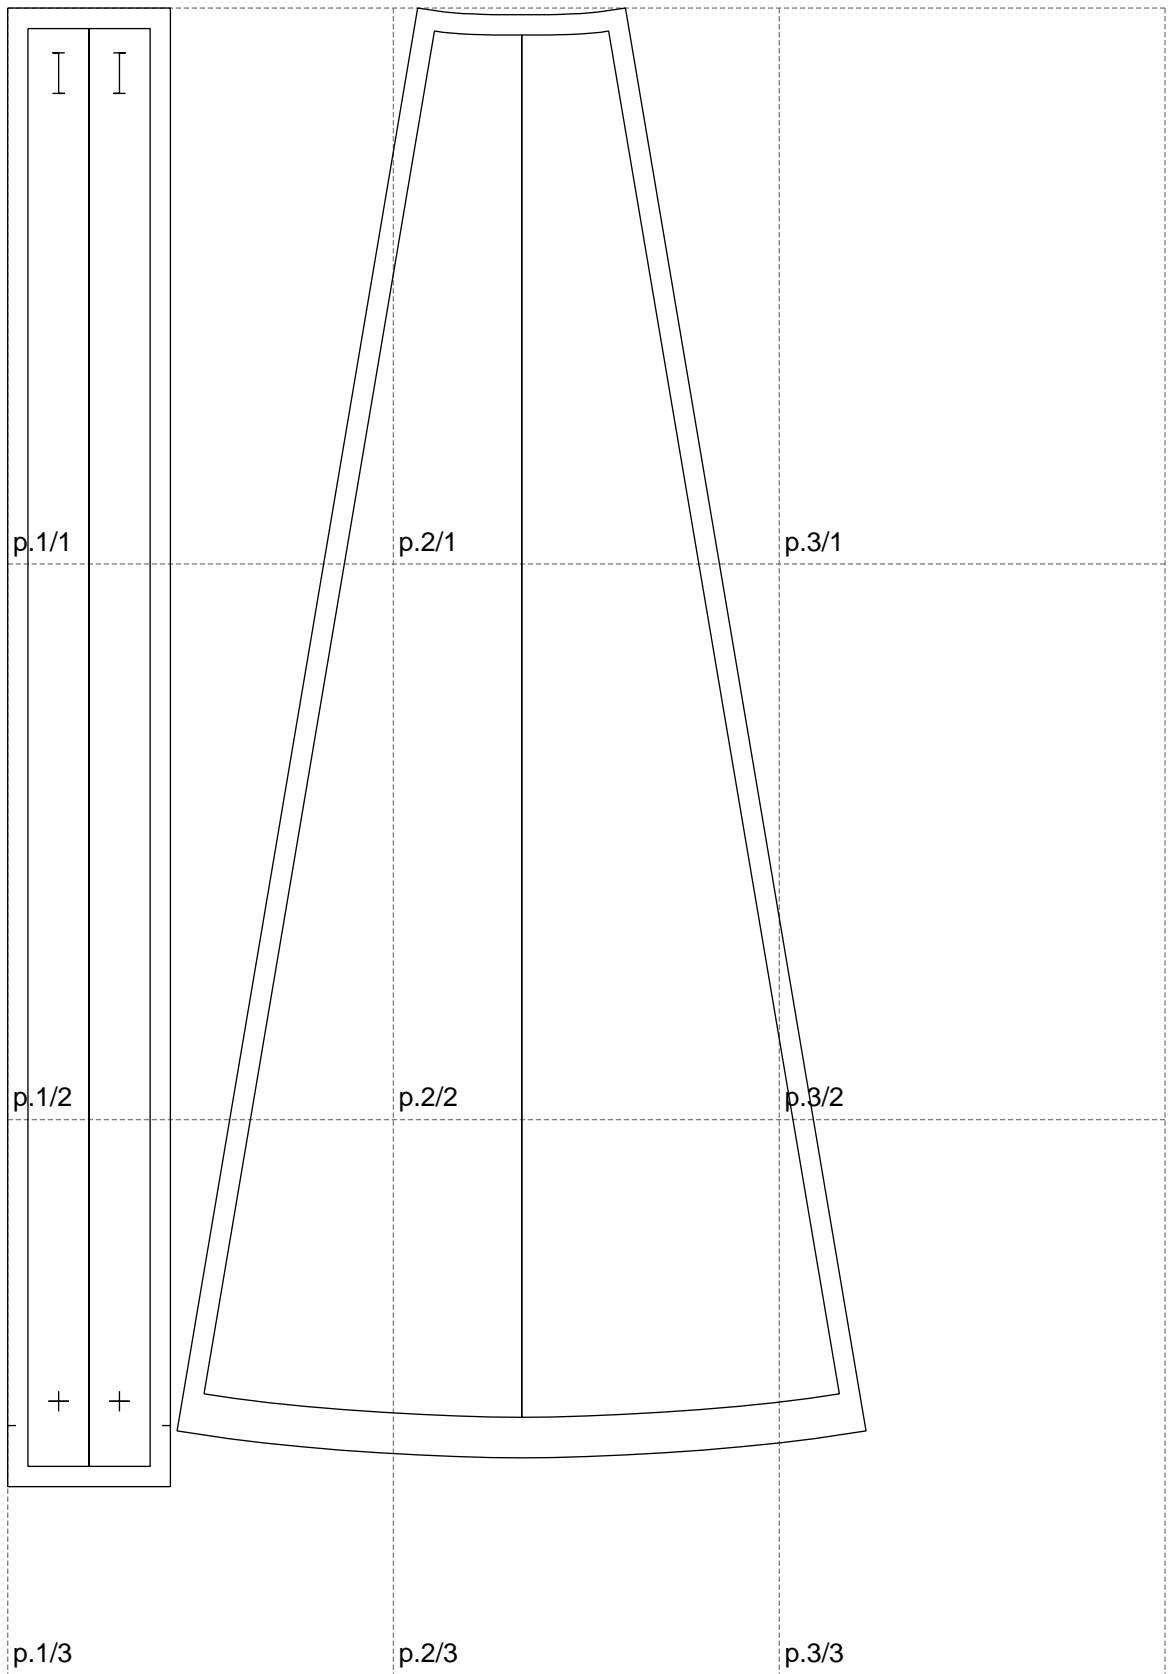

Not for print

Paper size: A4, size:422.34 x727.36 mm

Example

size:422.17 x727.36 mm

Maneken =1 ver.0

rz_1=170

rz_16=88

rz_17=75.6

rz_18=67.6

rz_19=96

rz_20=94.6

.
.
.