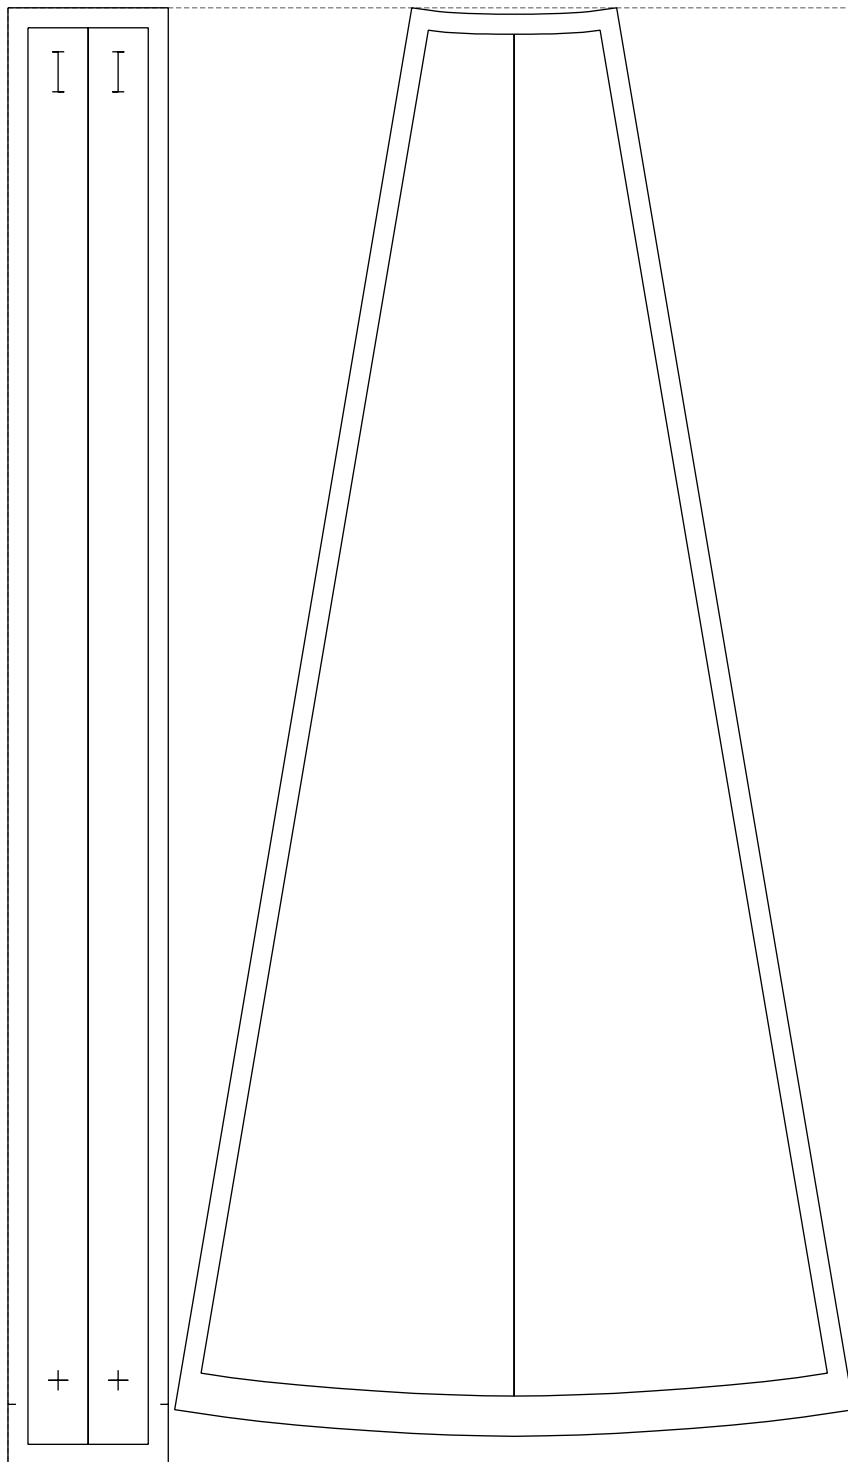

Not for print

Paper size: A4, size:422.34 x727.36 mm

Example

size:422.17 x727.36 mm

Maneken =1 ver.0

rz_1=170

rz_16=88

rz_17=75.6

rz_18=67.6

rz_19=96

rz_20=94.6

.
.
.