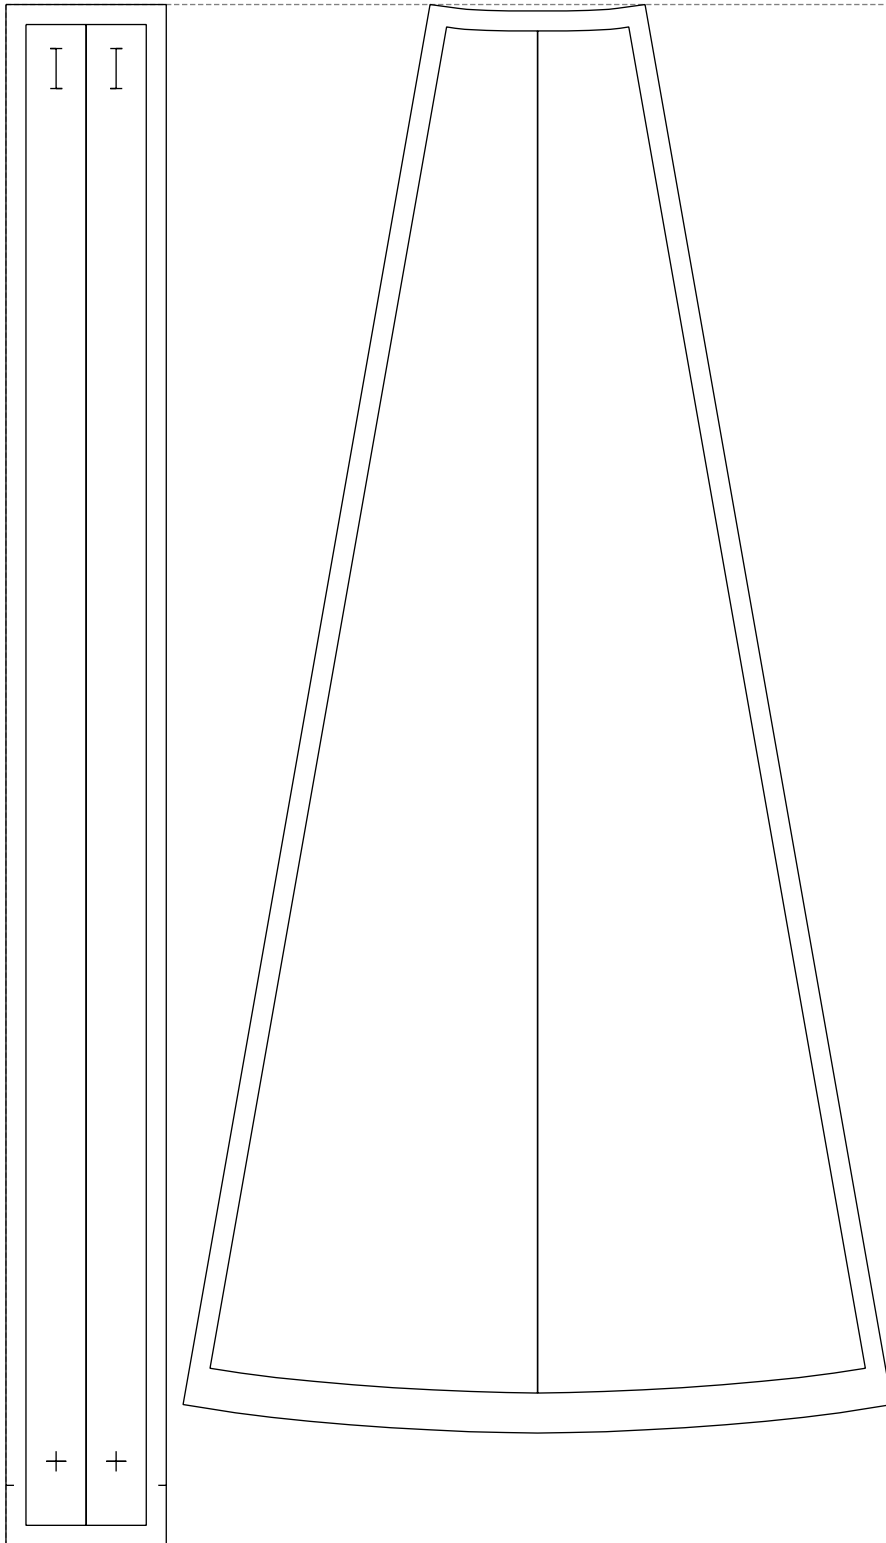

Not for print

Paper size: A4, size:442.47 x769.42 mm

Example

size:442.30 x769.42 mm

Maneken =1 ver.0

rz_1=170

rz_16=92

rz_17=78.8

rz_18=71.8

rz_19=100

rz_20=98.1

.
.
.