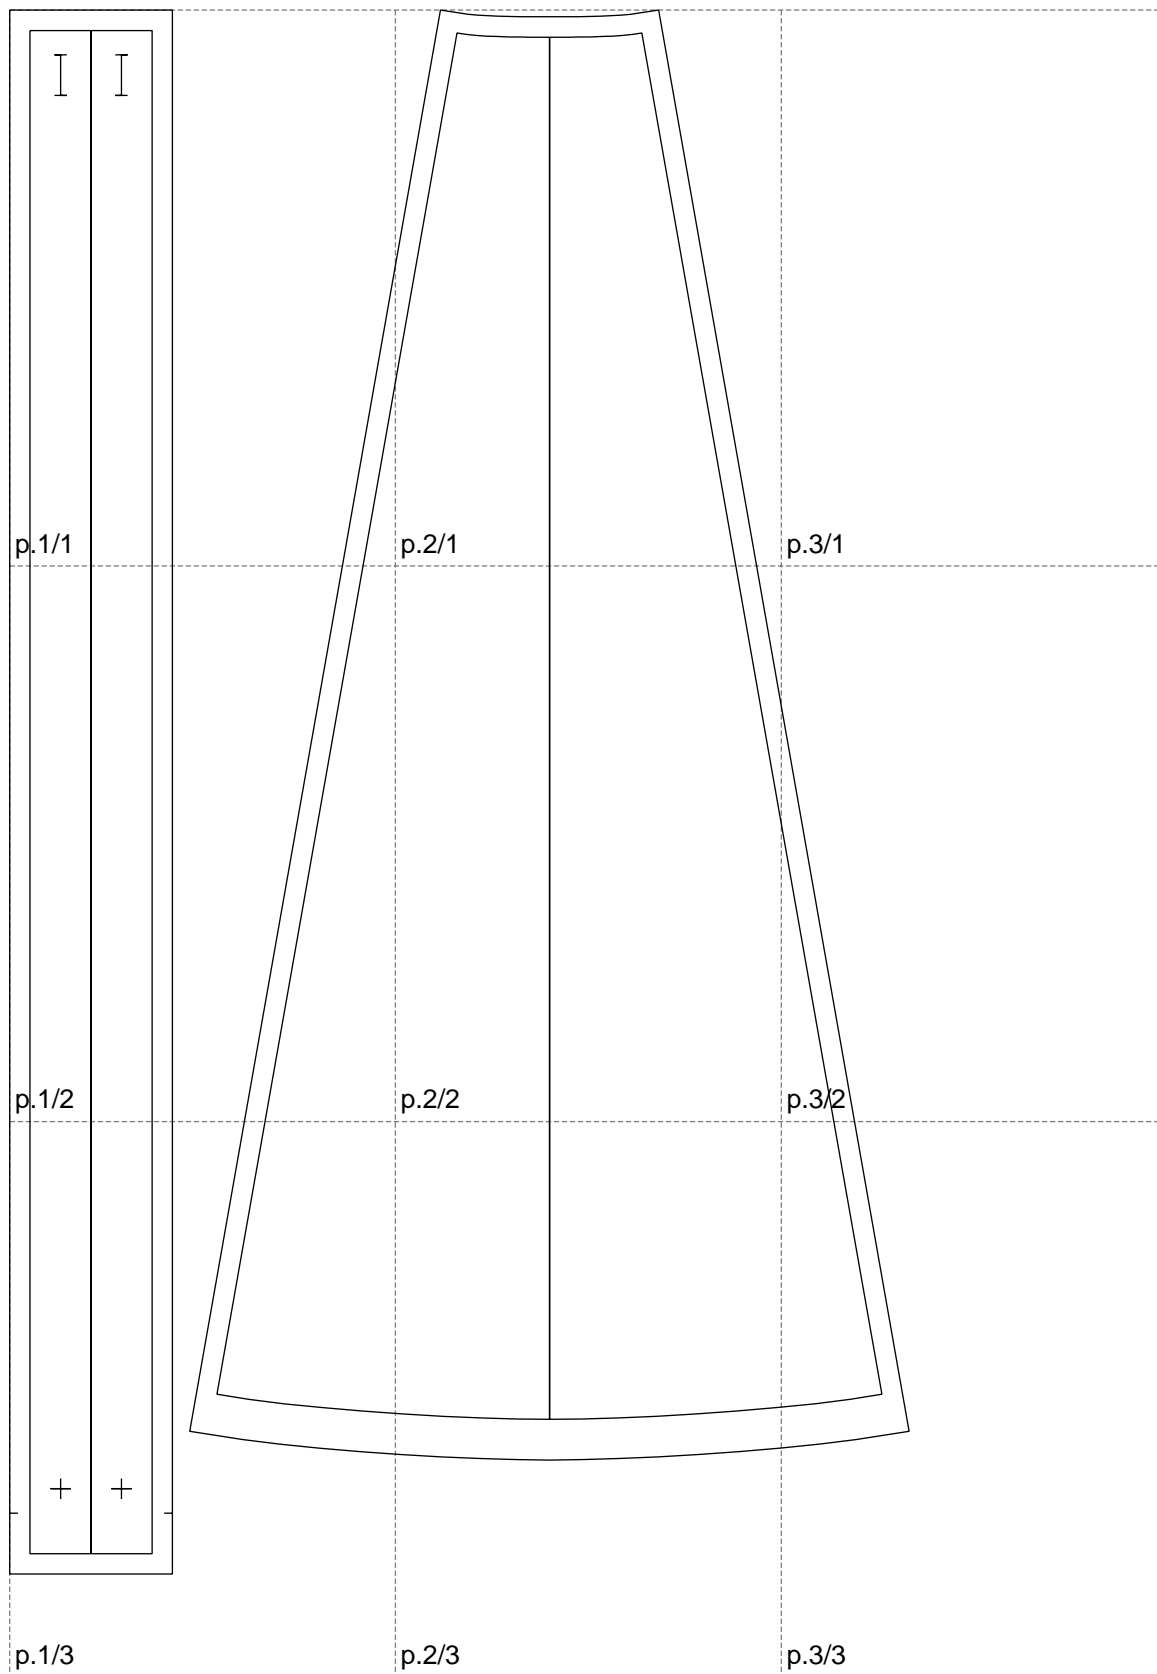

Not for print

Paper size: A4, size:442.47 x769.42 mm

Example

size:442.30 x769.42 mm

Maneken =1 ver.0

rz_1=170

rz_16=92

rz_17=78.8

rz_18=71.8

rz_19=100

rz_20=98.1

.
.
.