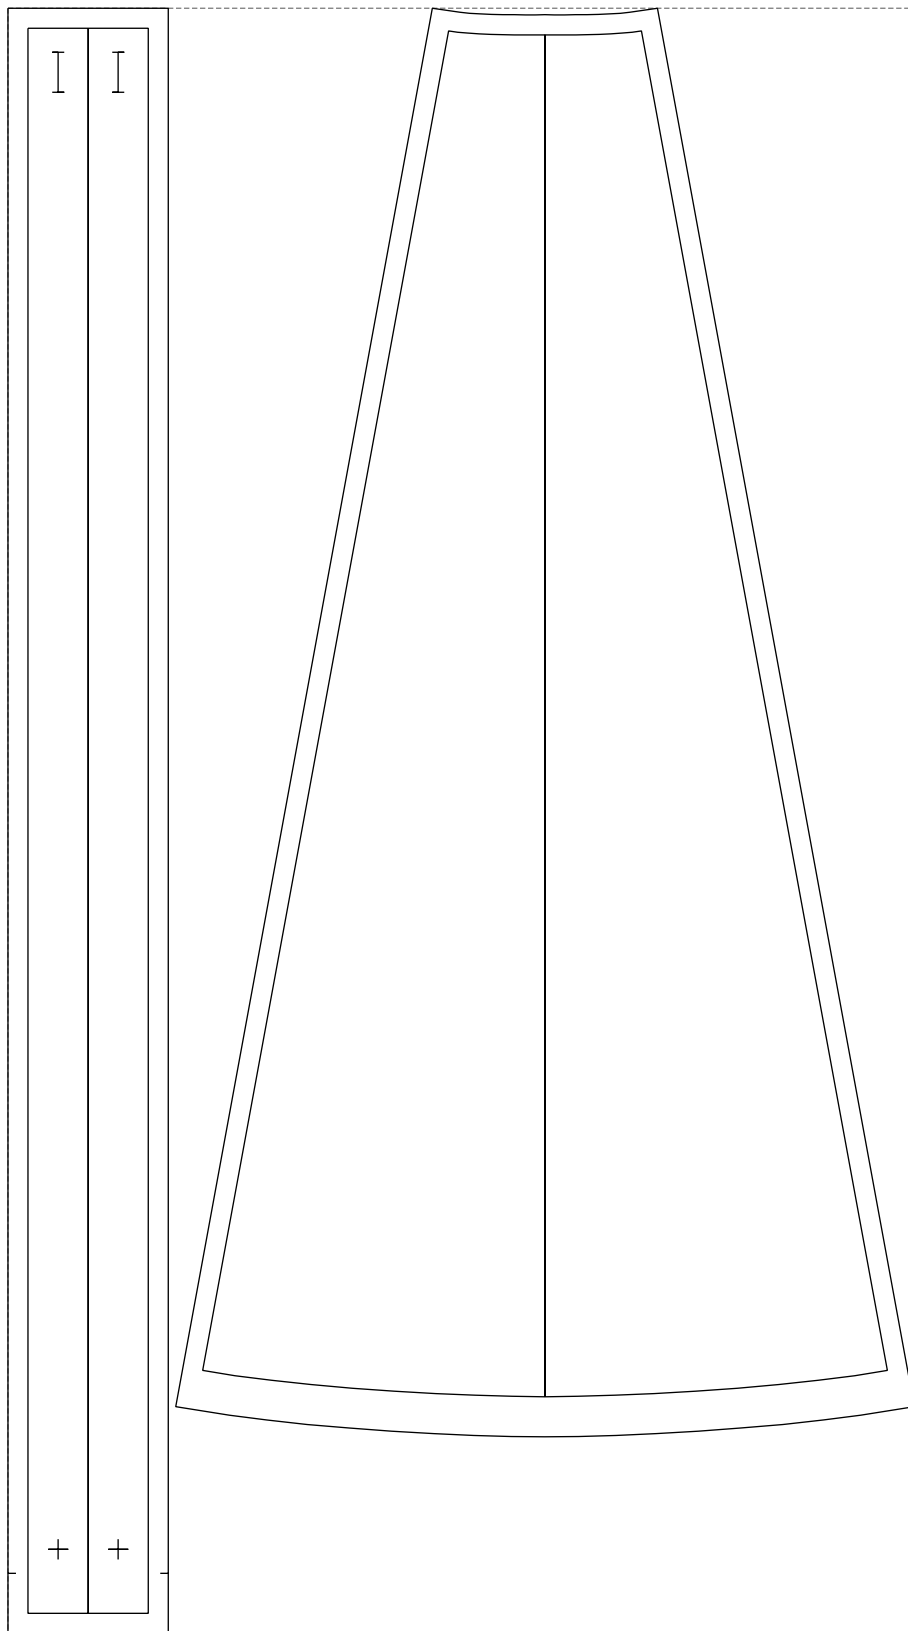

Not for print

Paper size: A4, size:452.54 x811.51 mm

# Example

size:452.36 x811.51 mm

Maneken =1 ver.0

rz\_1=170

rz\_16=96

rz\_17=82

rz\_18=76

rz\_19=104

rz\_20=101.8

---

. . . . .  
. . . . .  
. . . . .