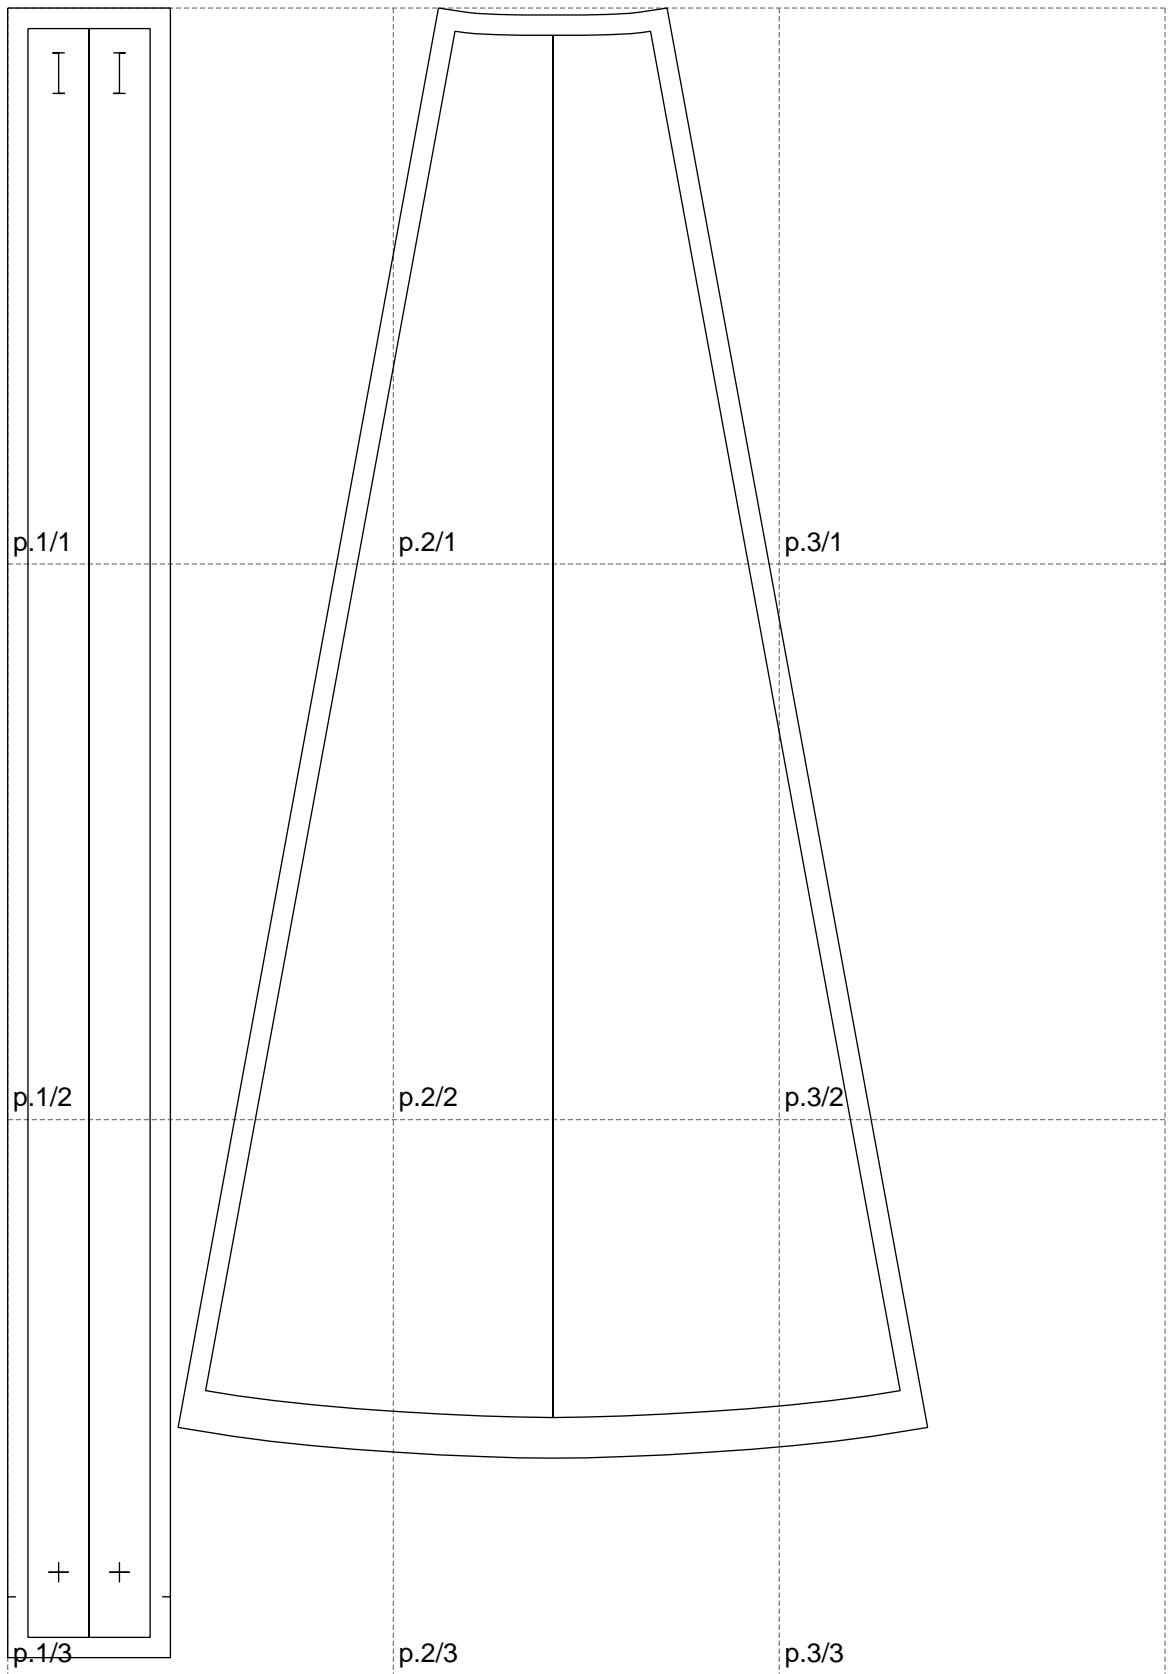

Not for print

Paper size: A4, size:452.54 x811.51 mm

# Example

size:452.36 x811.51 mm

Maneken =1 ver.0

rz\_1=170

rz\_16=96

rz\_17=82

rz\_18=76

rz\_19=104

rz\_20=101.8

---

. . . . .  
. . . . .  
. . . . .