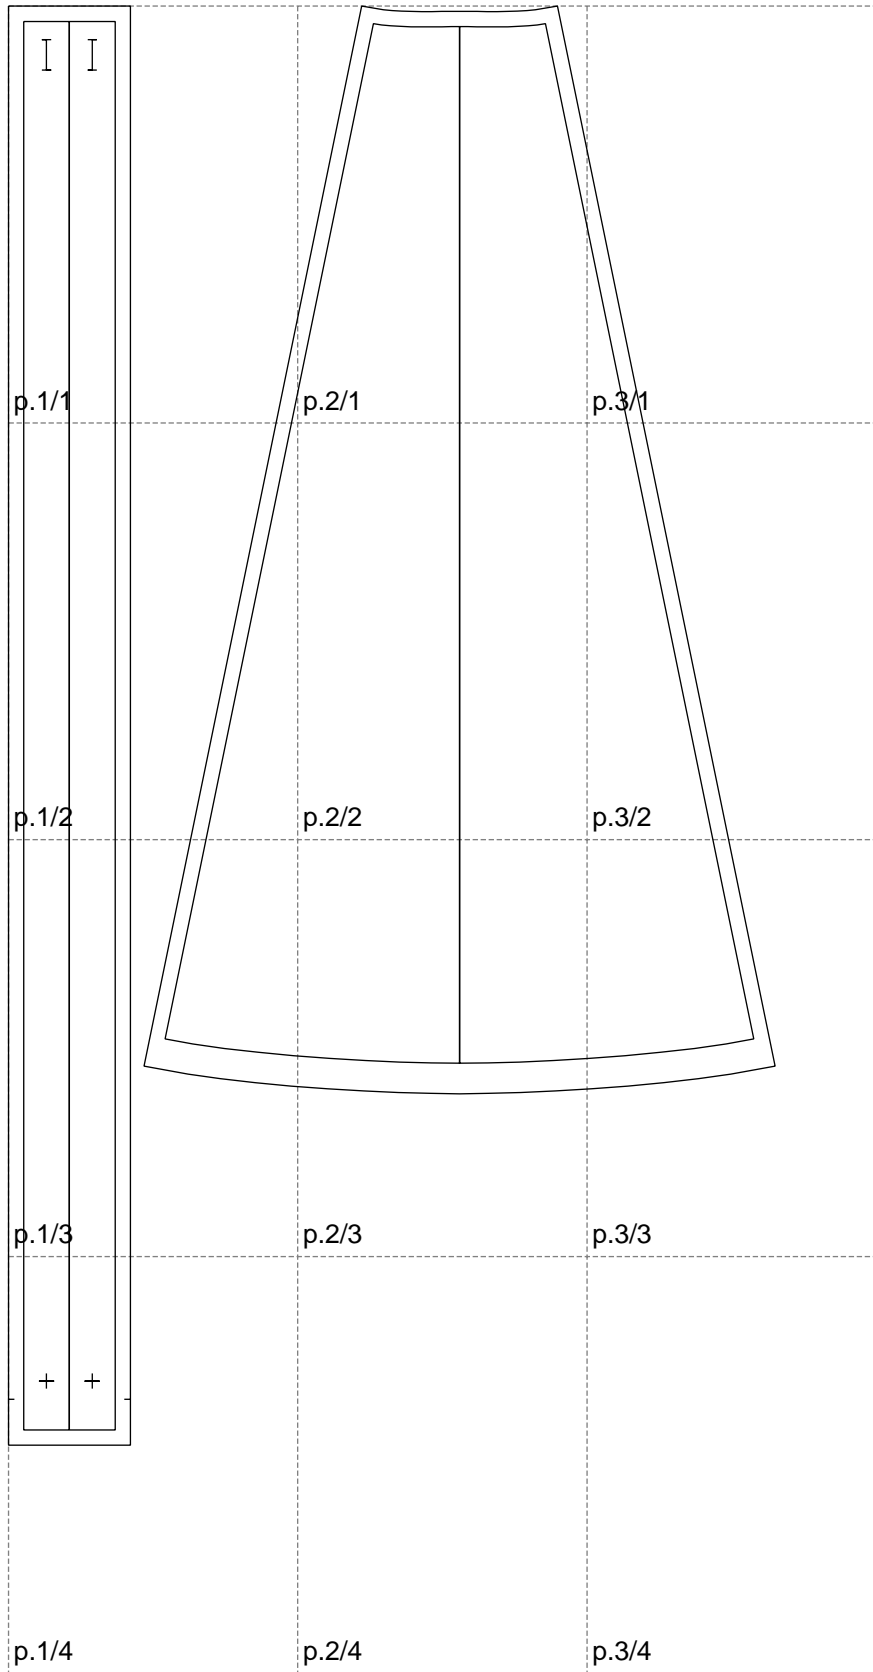

Not for print

Paper size: A4, size:502.89 x943.87 mm

Example

size:502.68 x943.87 mm

Maneken =1 ver.0

rz_1=170

rz_16=108

rz_17=92.5

rz_18=89.2

rz_19=116

rz_20=113

.
.
.