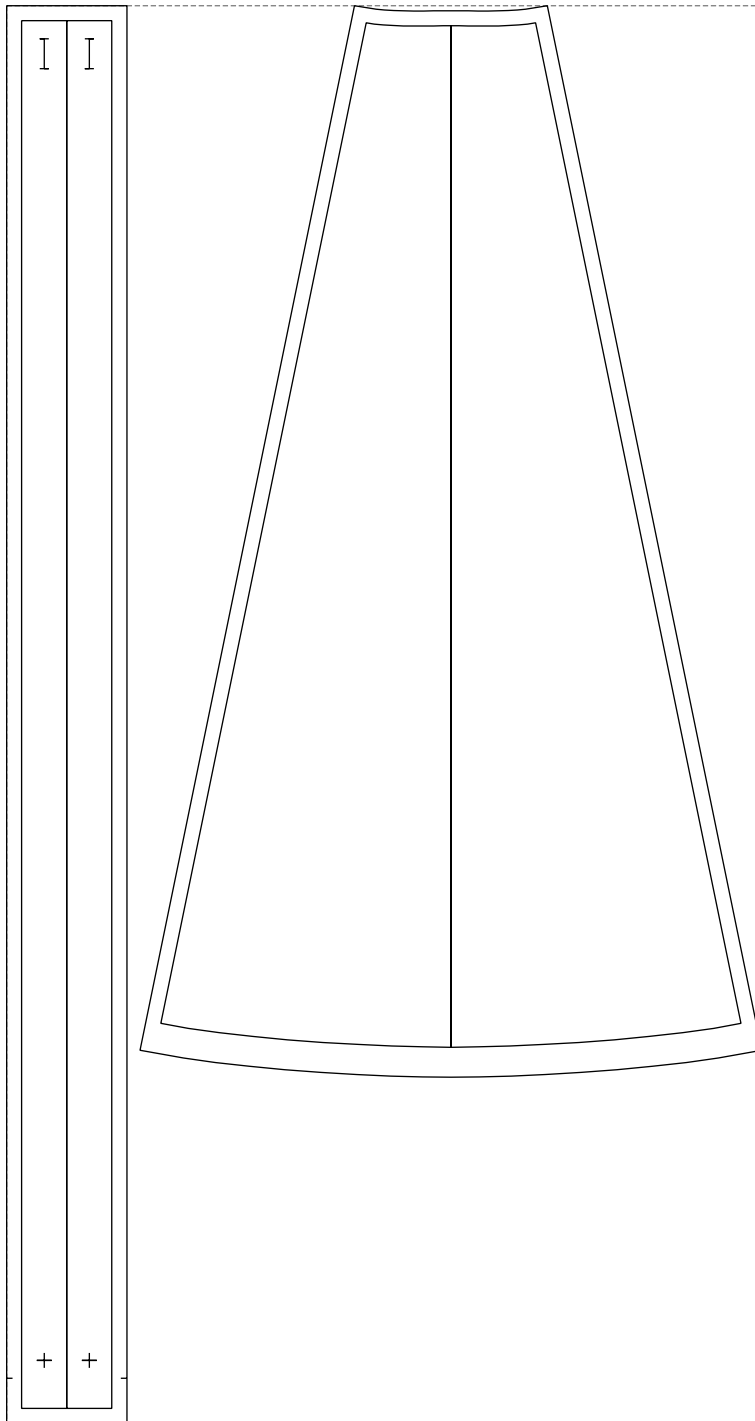

Not for print

Paper size: A4, size:502.89 x943.87 mm

Example

size:502.68 x943.87 mm

Maneken =1 ver.0

rz_1=170

rz_16=108

rz_17=92.5

rz_18=89.2

rz_19=116

rz_20=113

.
.
.