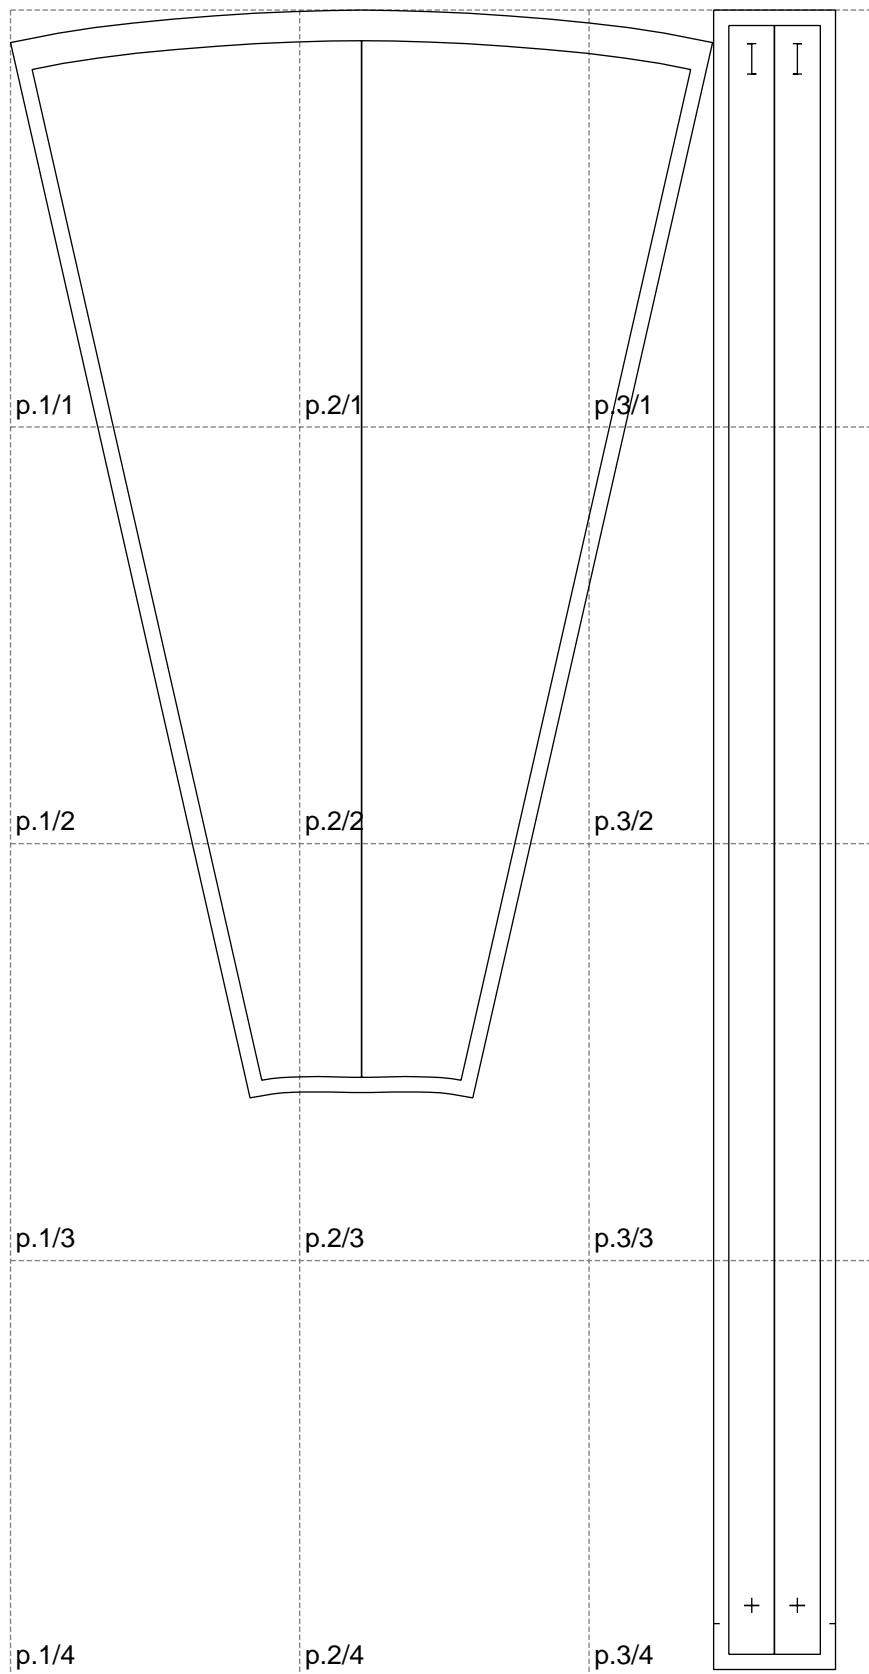

Not for print

Paper size: A4, size:541.28 x1088.41 mm

Example

size:541.21 x1088.41 mm

Maneken =1 ver.0

rz_1=170

rz_16=120

rz_17=104

rz_18=103.6

rz_19=128

rz_20=125.1

.
.
.