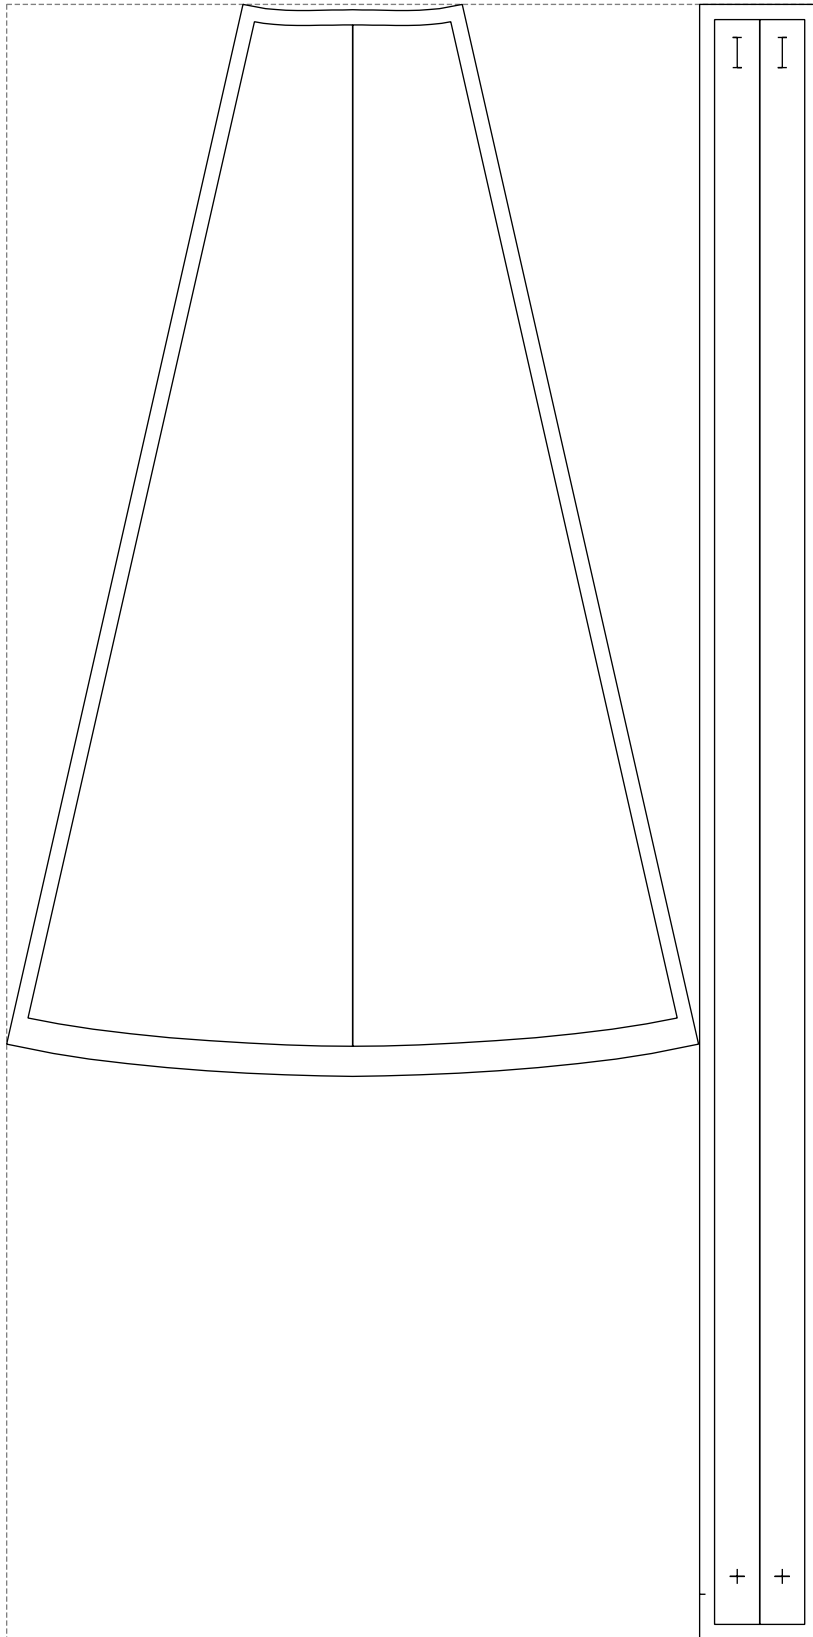

Not for print

Paper size: A4, size:541.28 x1088.41 mm

Example

size:541.21 x1088.41 mm

Maneken =1 ver.0

rz_1=170

rz_16=120

rz_17=104

rz_18=103.6

rz_19=128

rz_20=125.1

.
.
.