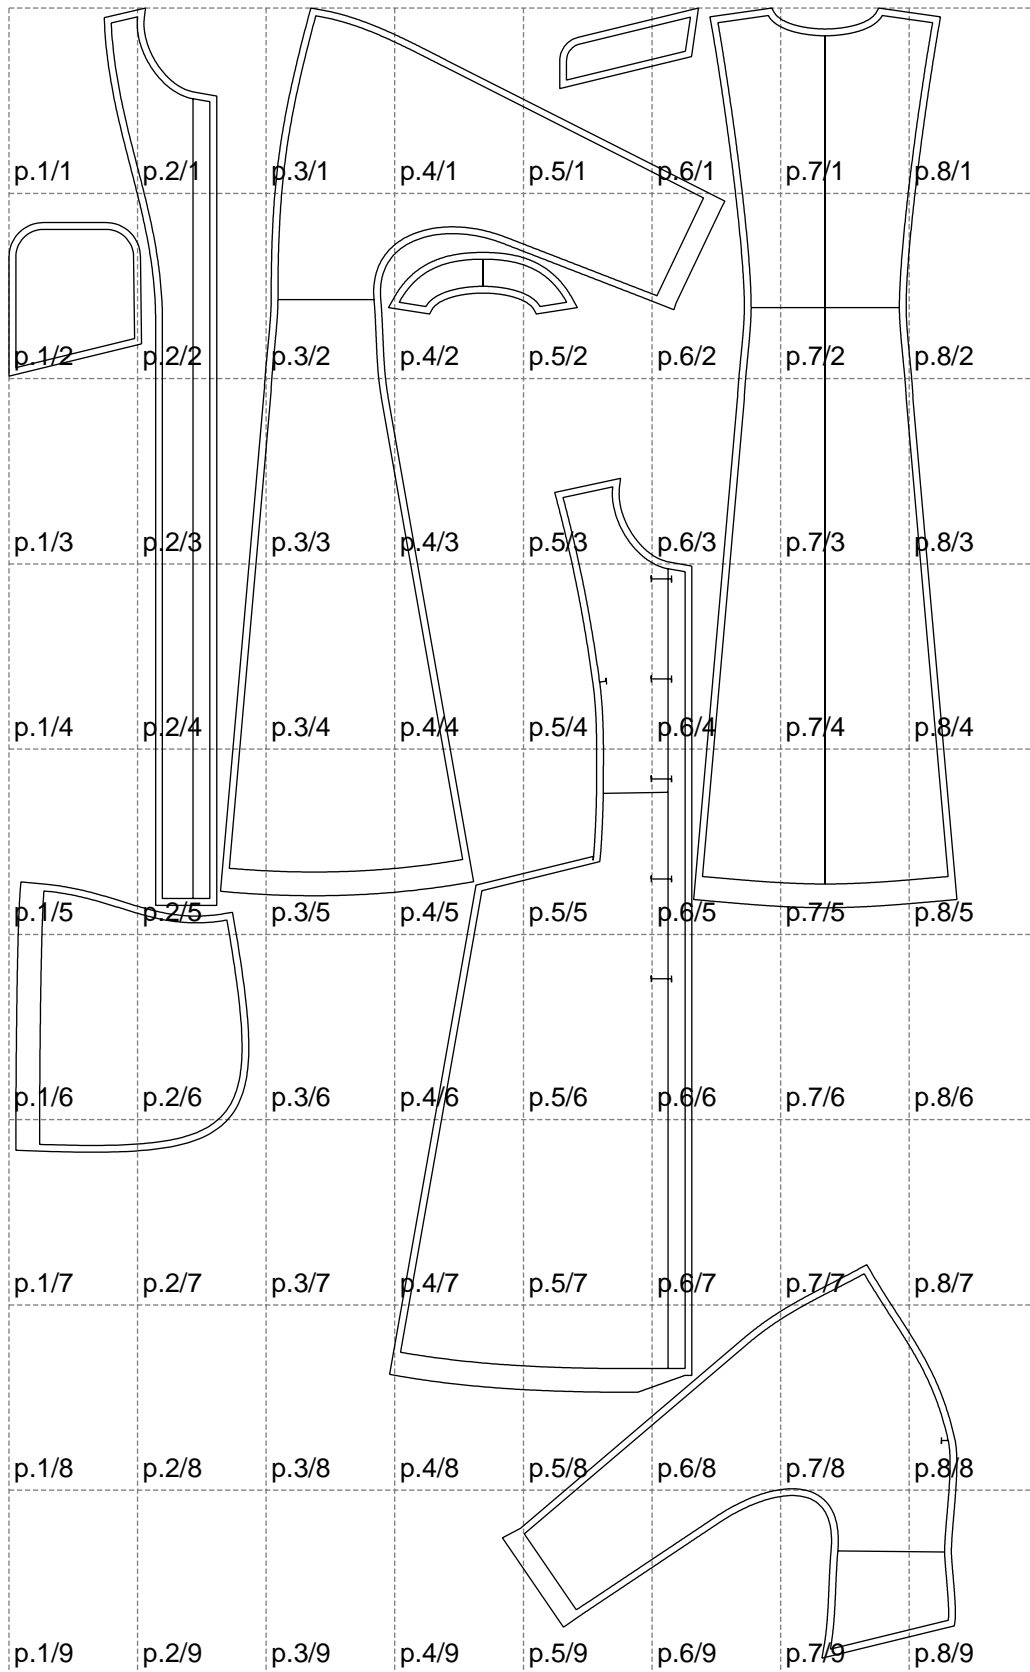

Not for print

Paper size: A4, size:1399.00 x2435.36 mm

Example

size:1428.85 x3651.17 mm

Maneken =1 ver.0

rz_1=170

rz_16=100

rz_17=85.4

rz_18=80.2

rz_19=108

rz_20=105.4

.
.
.