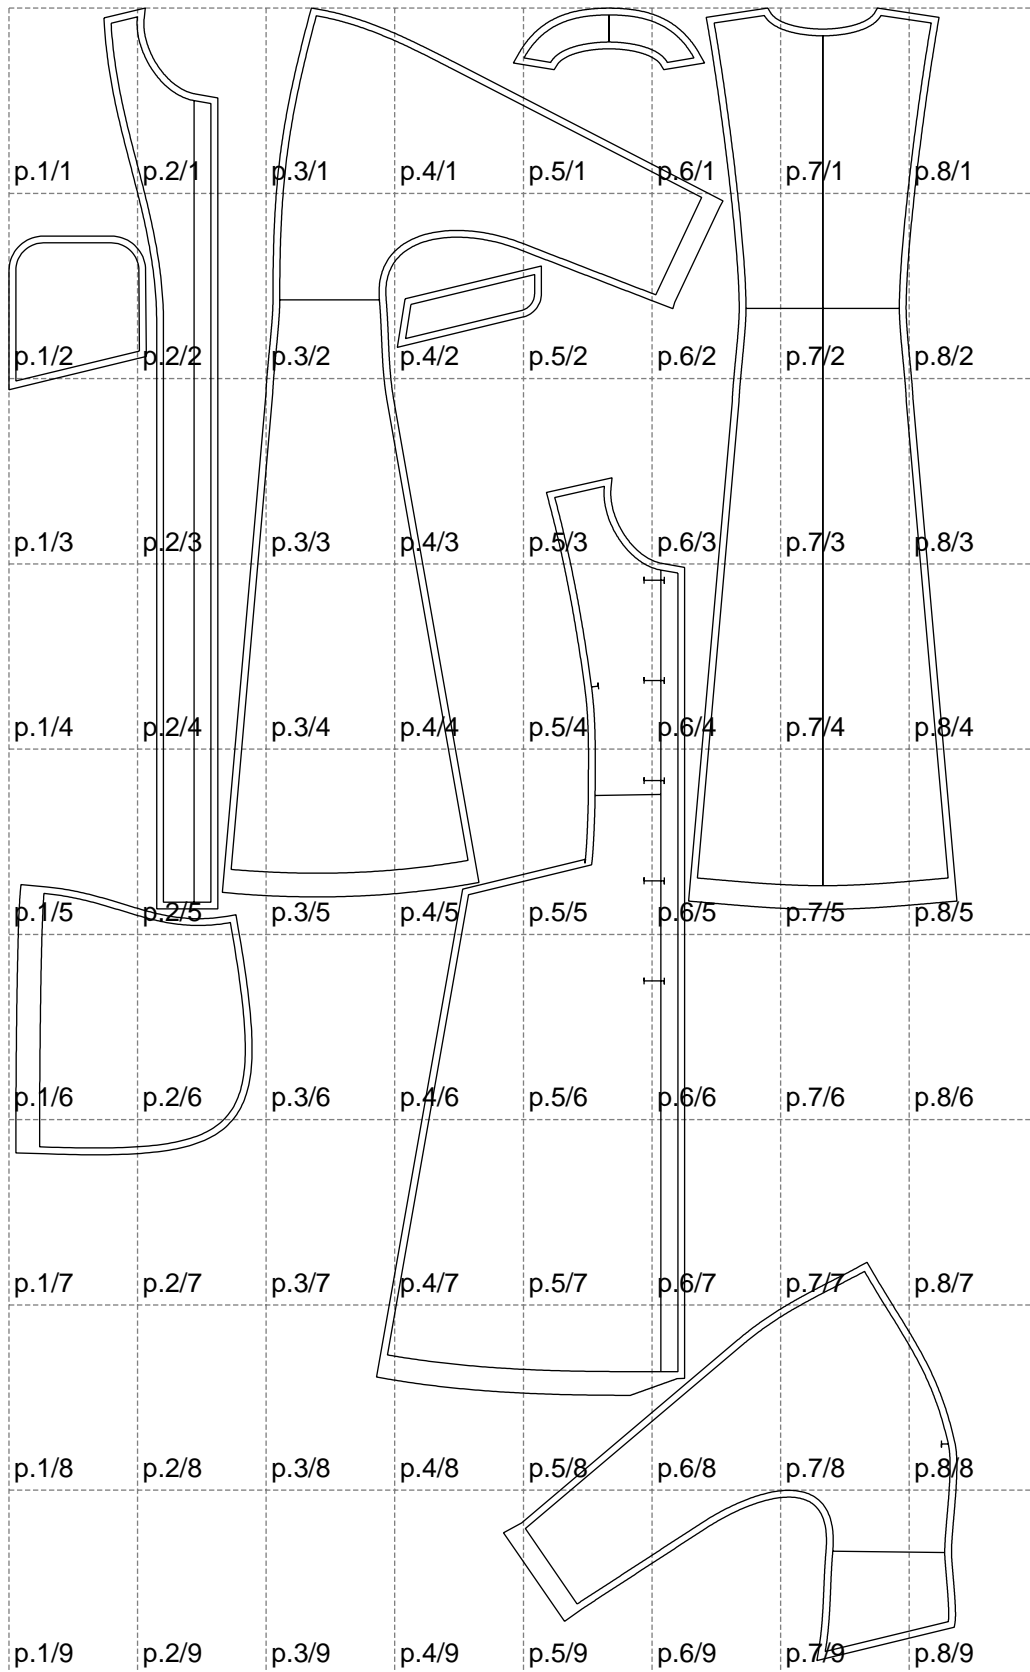

Not for print

Paper size: A4, size:1399.00 x2438.88 mm

# Example

size:1438.75 x3659.92 mm

Maneken =1 ver.0

rz\_1=170

rz\_16=104

rz\_17=88.9

rz\_18=84.4

rz\_19=112

rz\_20=109.3

---

. . . . .  
. . . . .  
. . . . .