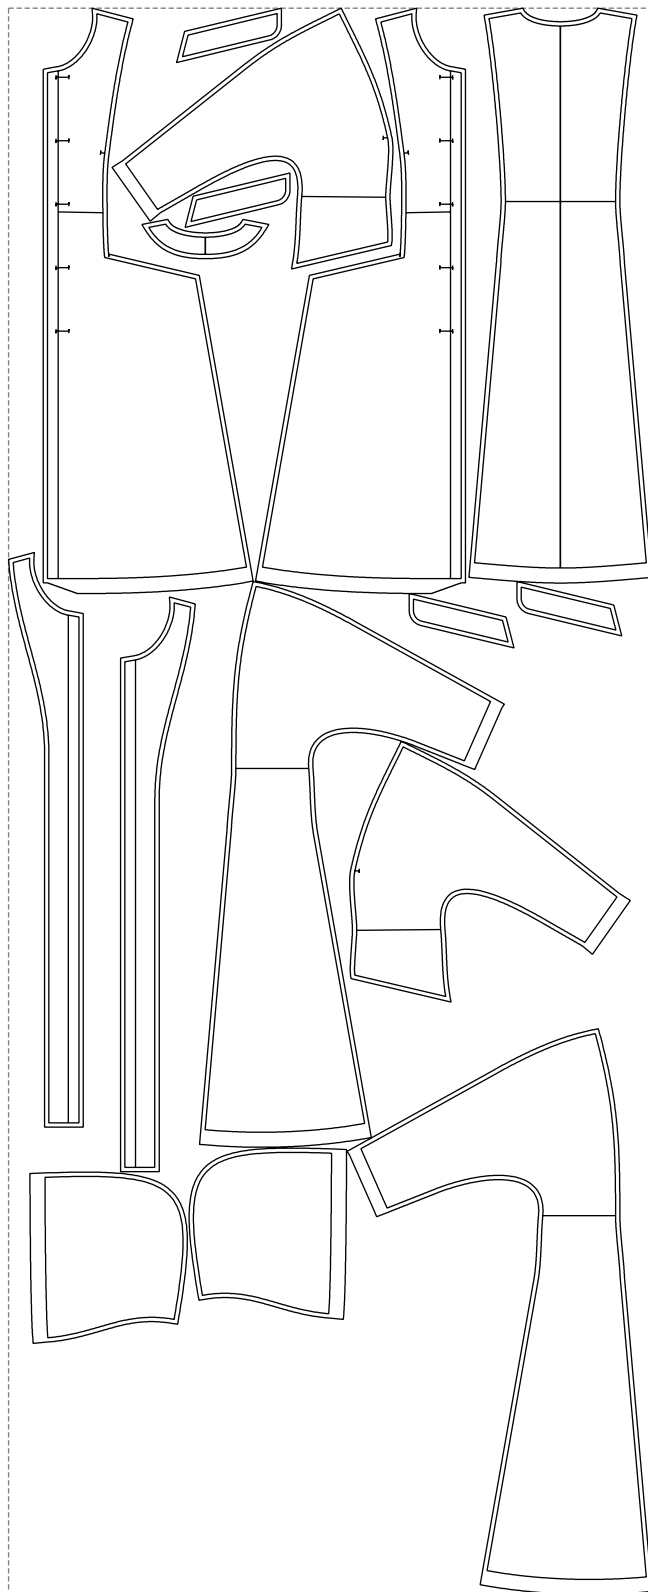

Not for print

Paper size: A4, size:1399.00 x2493.05 mm

# Example

size:1499.00 x3696.04 mm

Maneken =1 ver.0

rz\_1=170

rz\_16=120

rz\_17=104

rz\_18=103.6

rz\_19=128

rz\_20=125.1

---

. . . . .  
. . . . .  
. . . . .