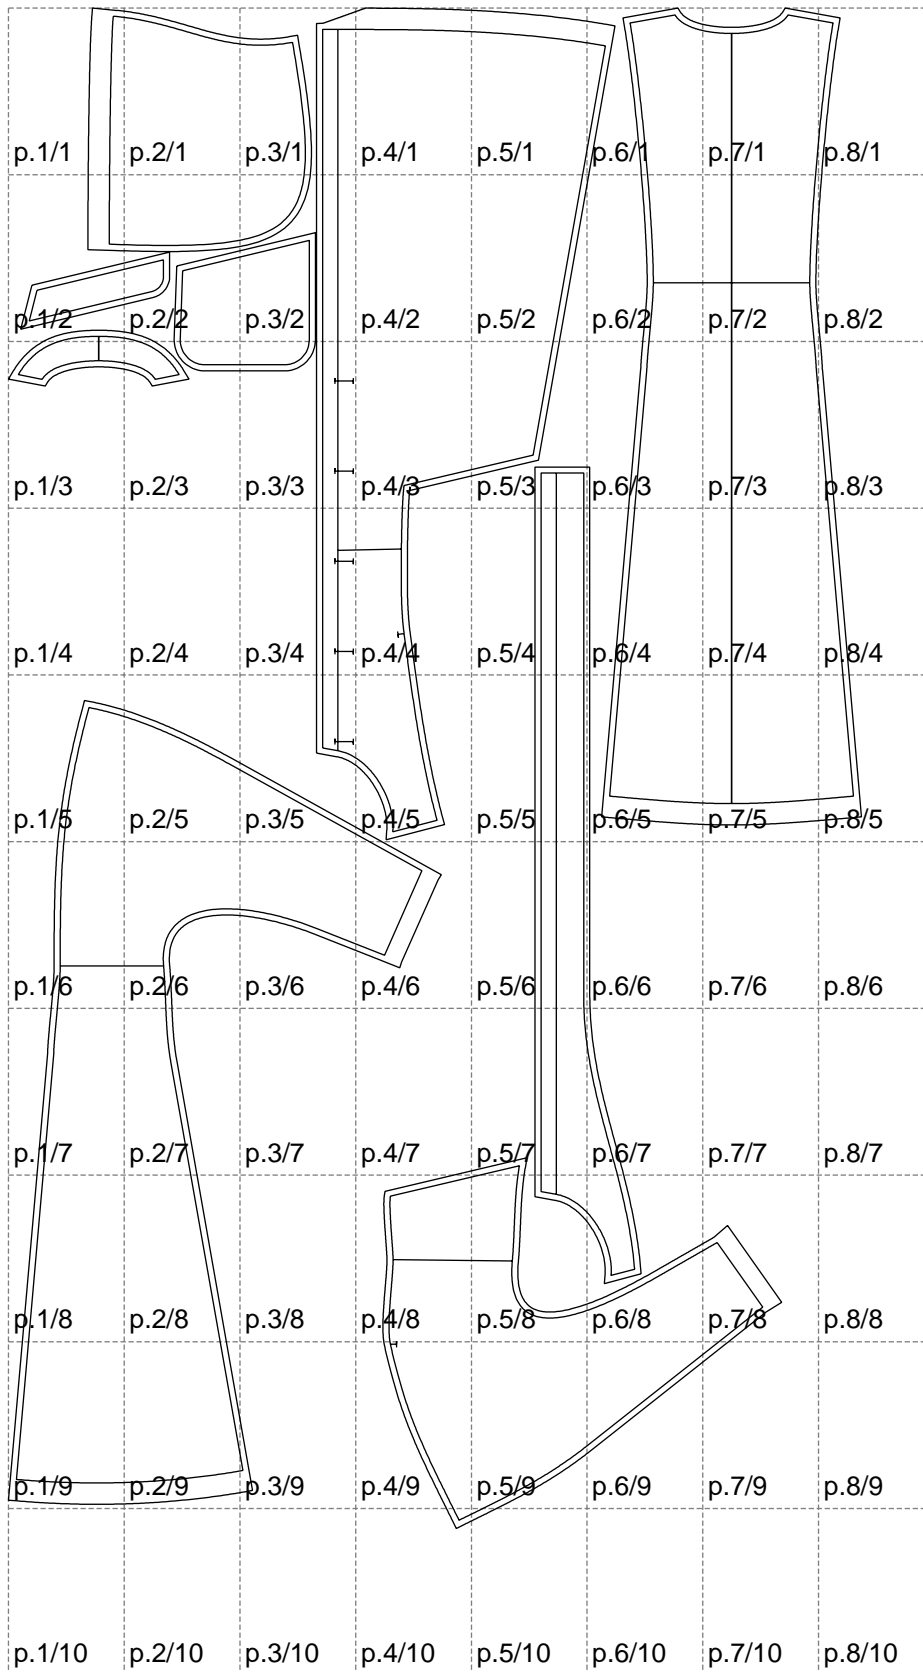

Not for print

Paper size: A4, size:1399.00 x2493.05 mm

# Example

size:1499.00 x3696.04 mm

Maneken =1 ver.0

rz\_1=170

rz\_16=120

rz\_17=104

rz\_18=103.6

rz\_19=128

rz\_20=125.1

---

. . . . .  
. . . . .  
. . . . .