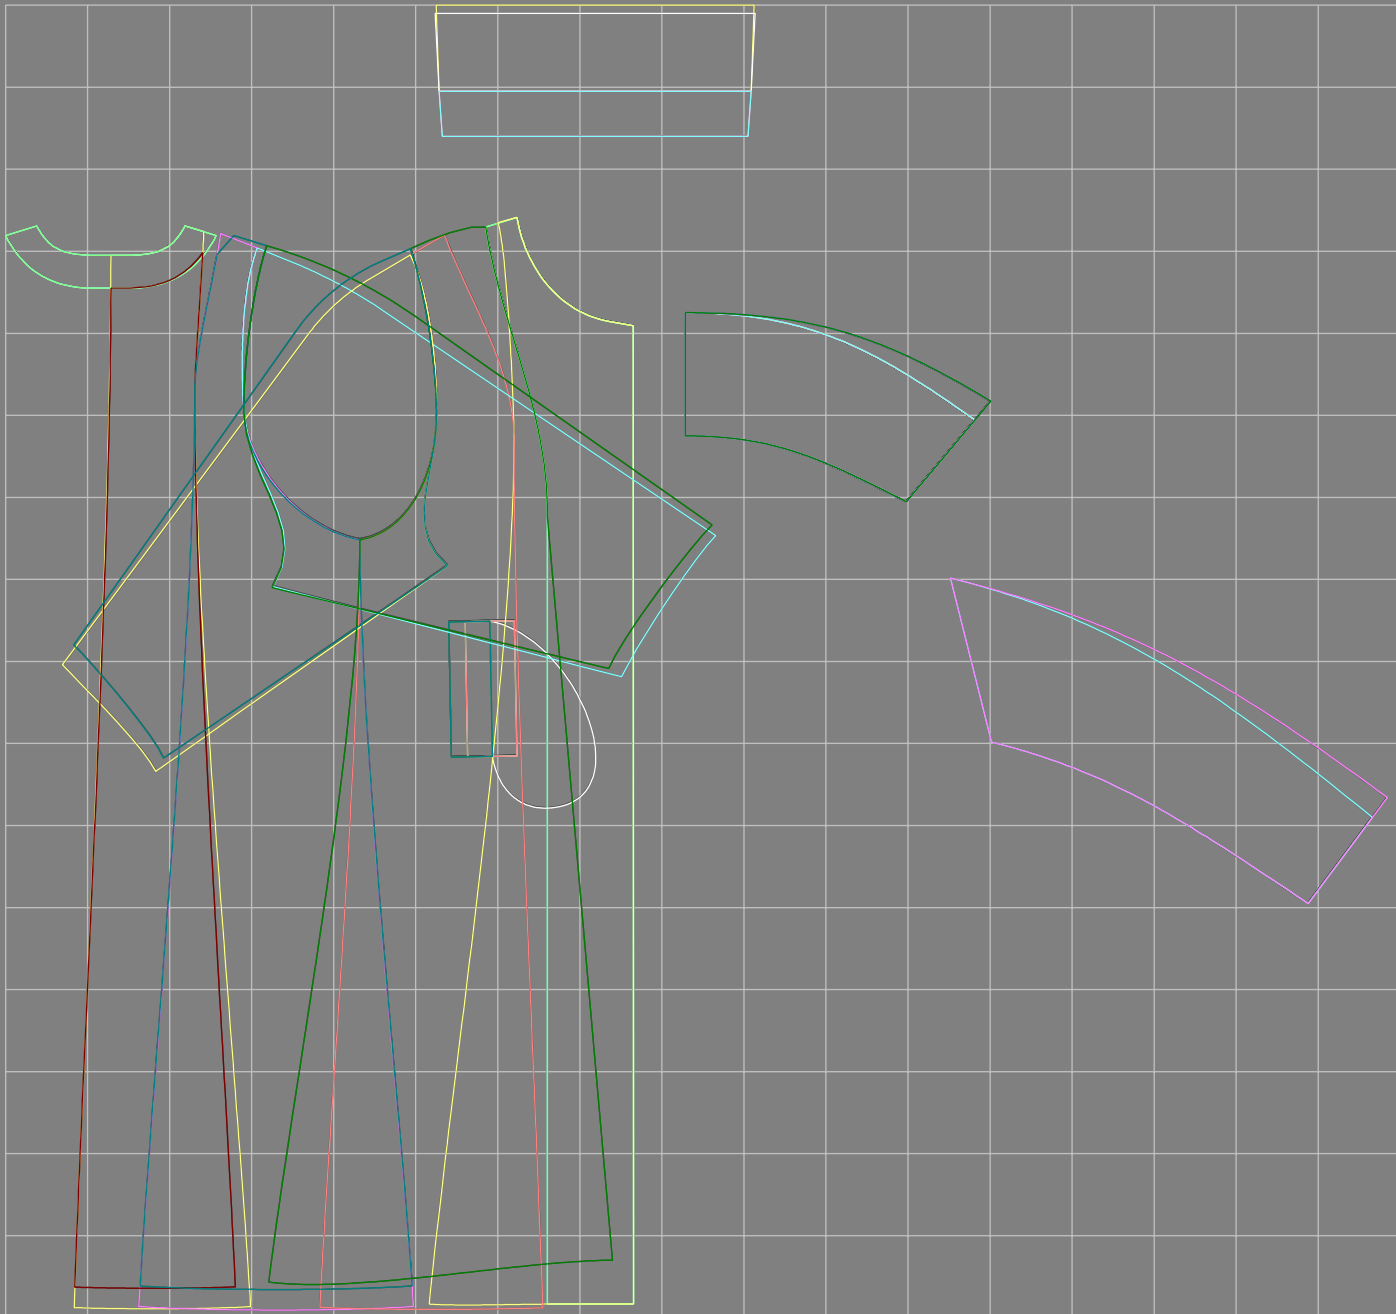

Not for print

Paper size: A4, size:1431.96 x4521.22 mm

Example

size:1499.00 x4493.30 mm

Maneken =1 ver.0

rz_1=170

rz_16=92

rz_17=78.8

rz_18=71.8

rz_19=100

rz_20=98.1

.
.
.