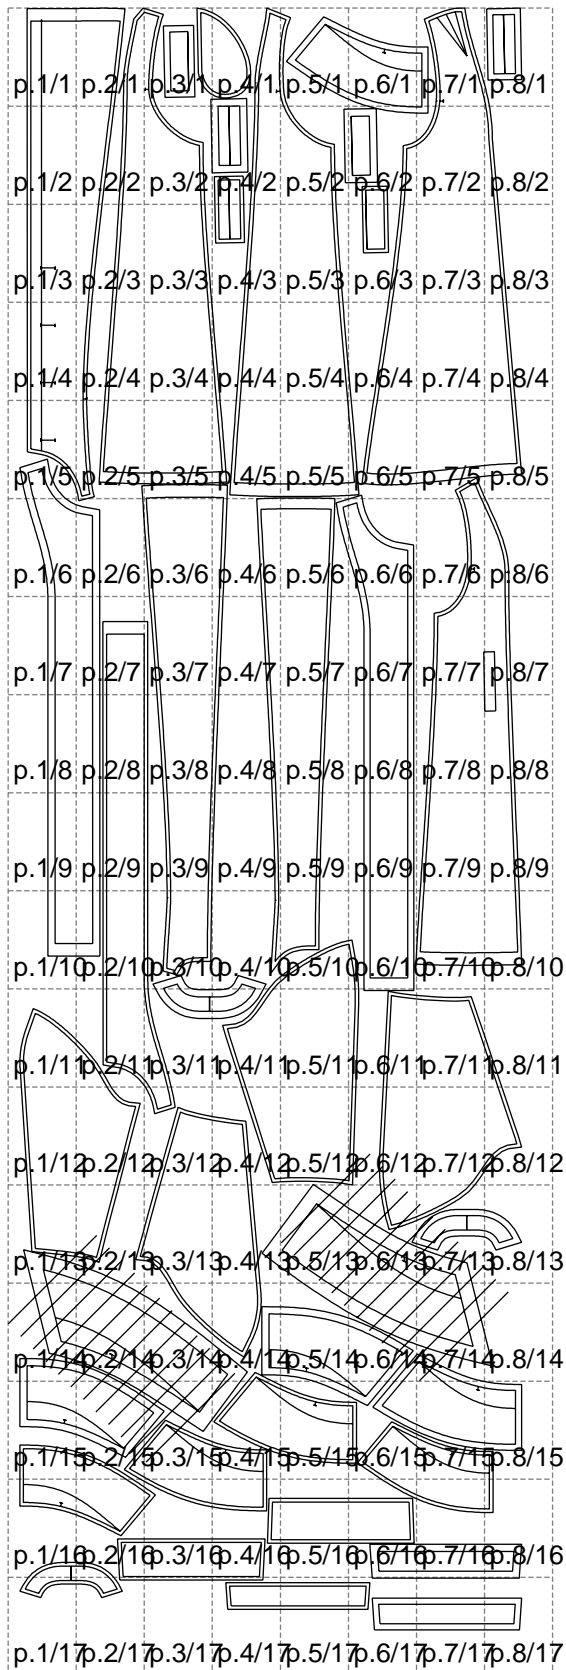

Not for print

Paper size: A4, size:1431.96 x4521.22 mm

Example

size:1499.00 x4493.30 mm

Maneken =1 ver.0

rz_1=170

rz_16=92

rz_17=78.8

rz_18=71.8

rz_19=100

rz_20=98.1

.
.
.