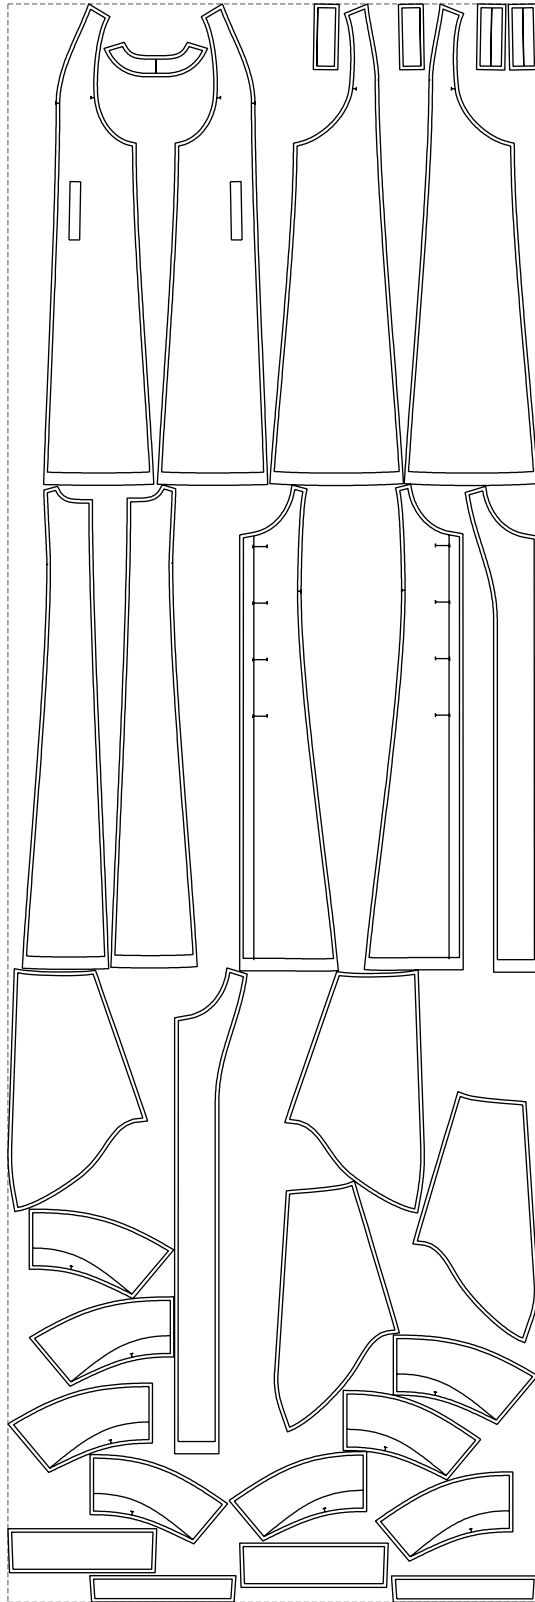

# Example

size:1499.00 x4522.44 mm

Maneken =1 ver.0

rz\_1=170

rz\_16=100

rz\_17=85.4

rz\_18=80.2

rz\_19=108

rz\_20=105.4

---

. . . . .  
. . . . .  
. . . . .