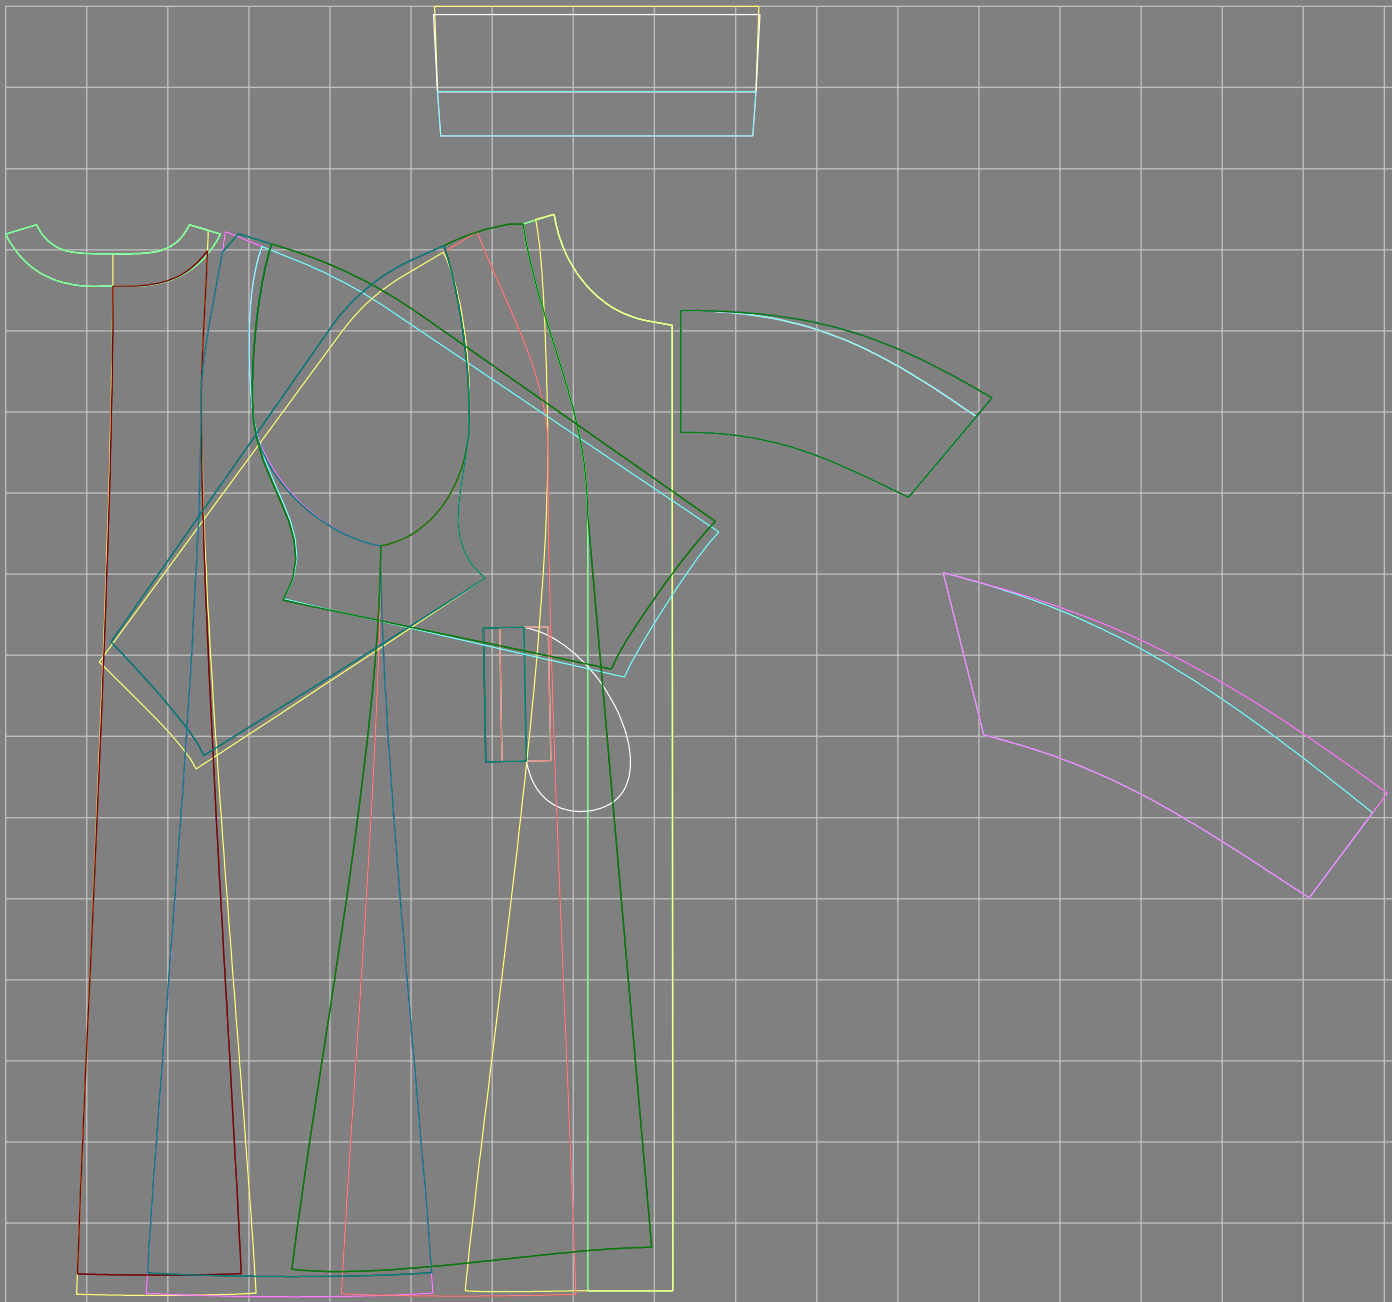

# Example

size:1499.00 x4522.44 mm

Maneken =1 ver.0

rz\_1=170

rz\_16=100

rz\_17=85.4

rz\_18=80.2

rz\_19=108

rz\_20=105.4

---

. . . . .  
. . . . .  
. . . . .