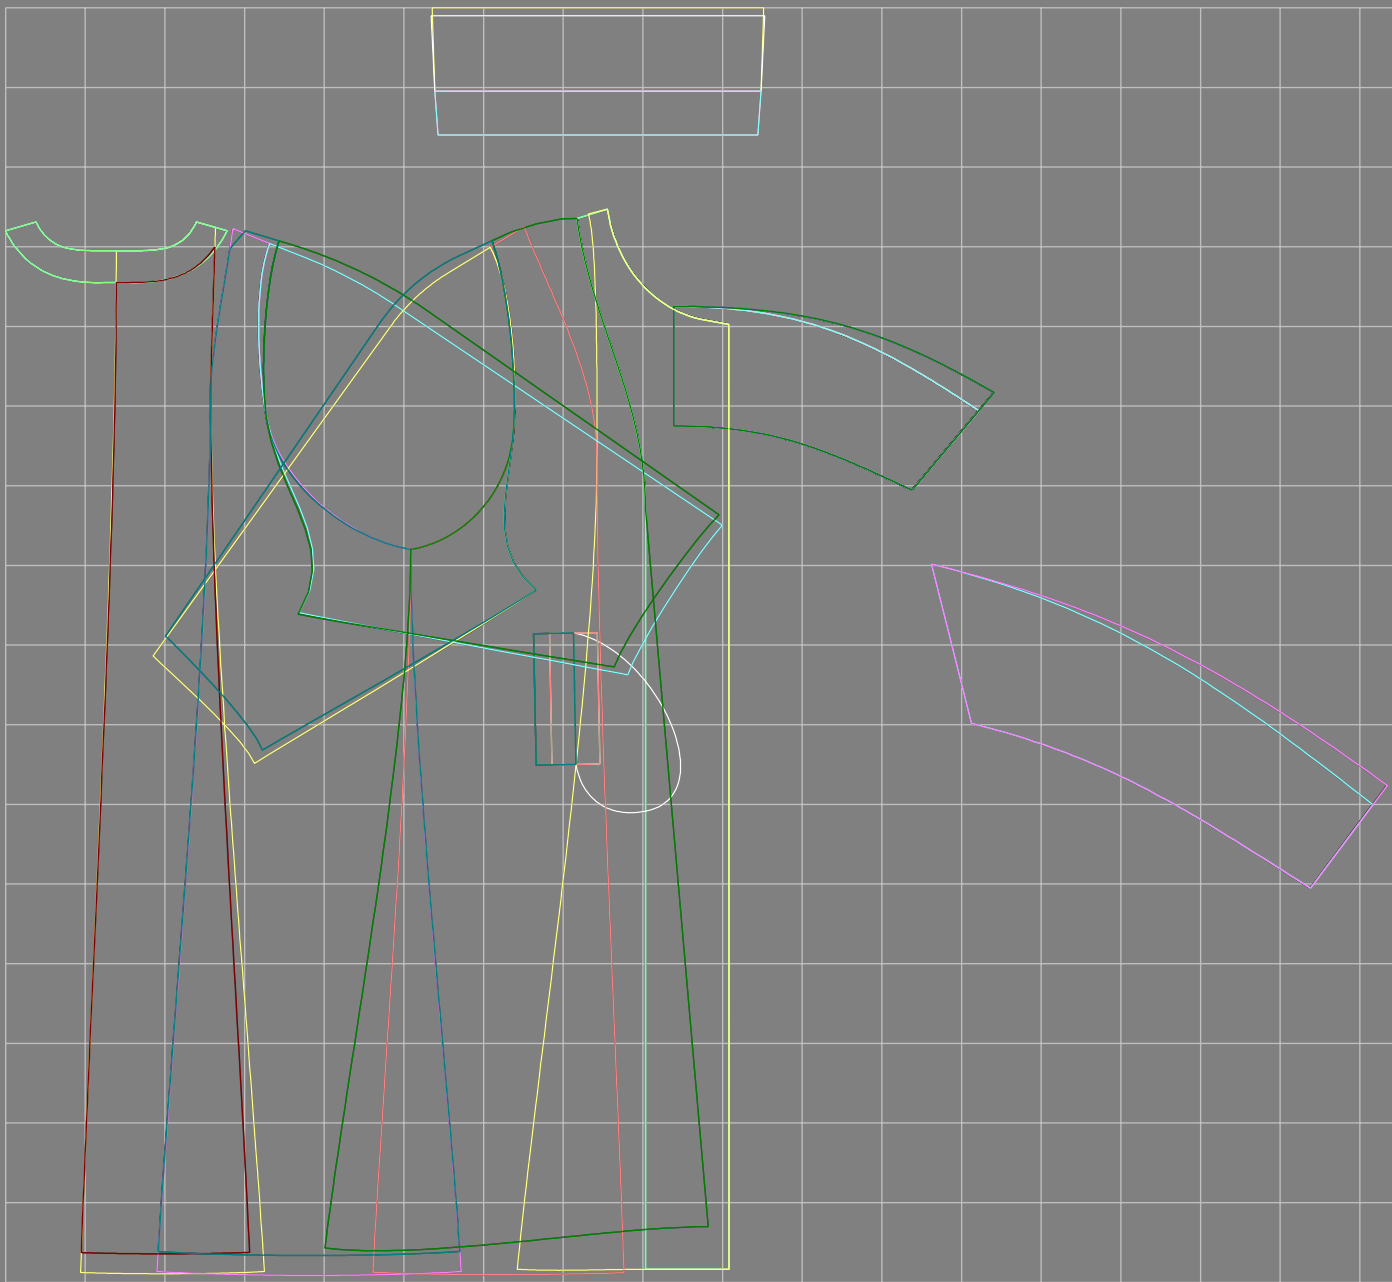

Not for print

Paper size: A4, size:1399.00 x5022.32 mm

# Example

size:1499.00 x4790.66 mm

Maneken =1 ver.0

rz\_1=170

rz\_16=112

rz\_17=96.2

rz\_18=94

rz\_19=120

rz\_20=117

---

. . . . .  
. . . . .  
. . . . .