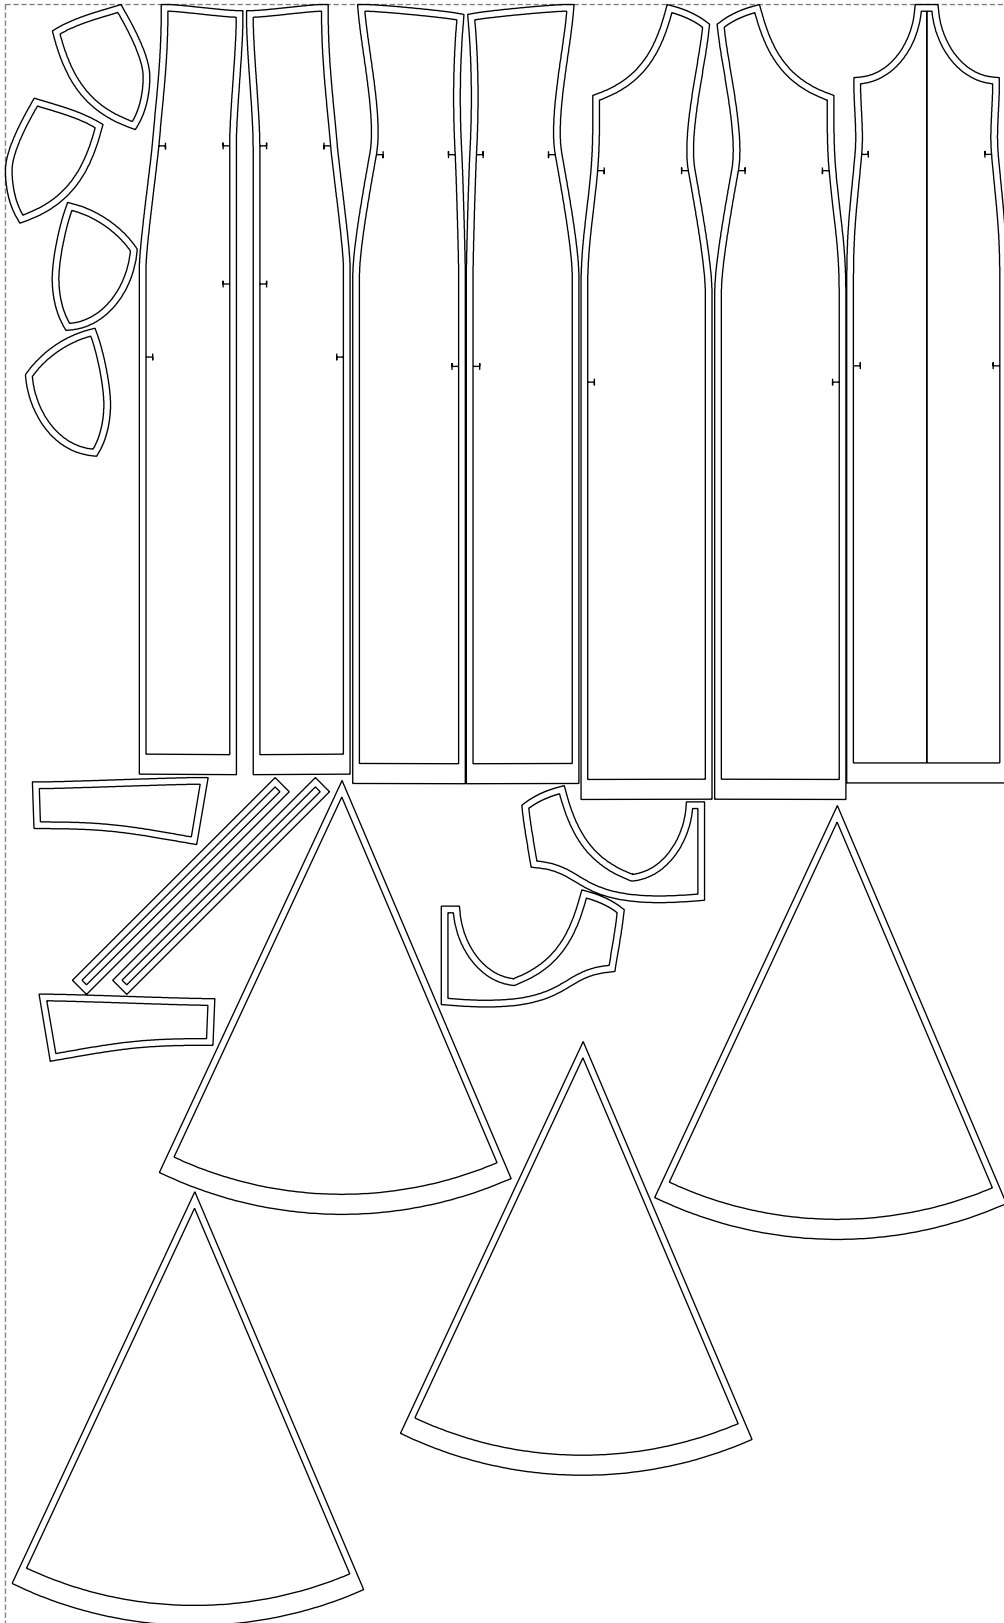

Not for print

Paper size: A4, size:1399.00 x1190.63 mm

# Example

size:1499.00 x2427.99 mm

Maneken =1 ver.0

rz\_1=170

rz\_16=100

rz\_17=85.4

rz\_18=80.2

rz\_19=108

rz\_20=105.4

---

. . . . .  
. . . . .  
. . . . .