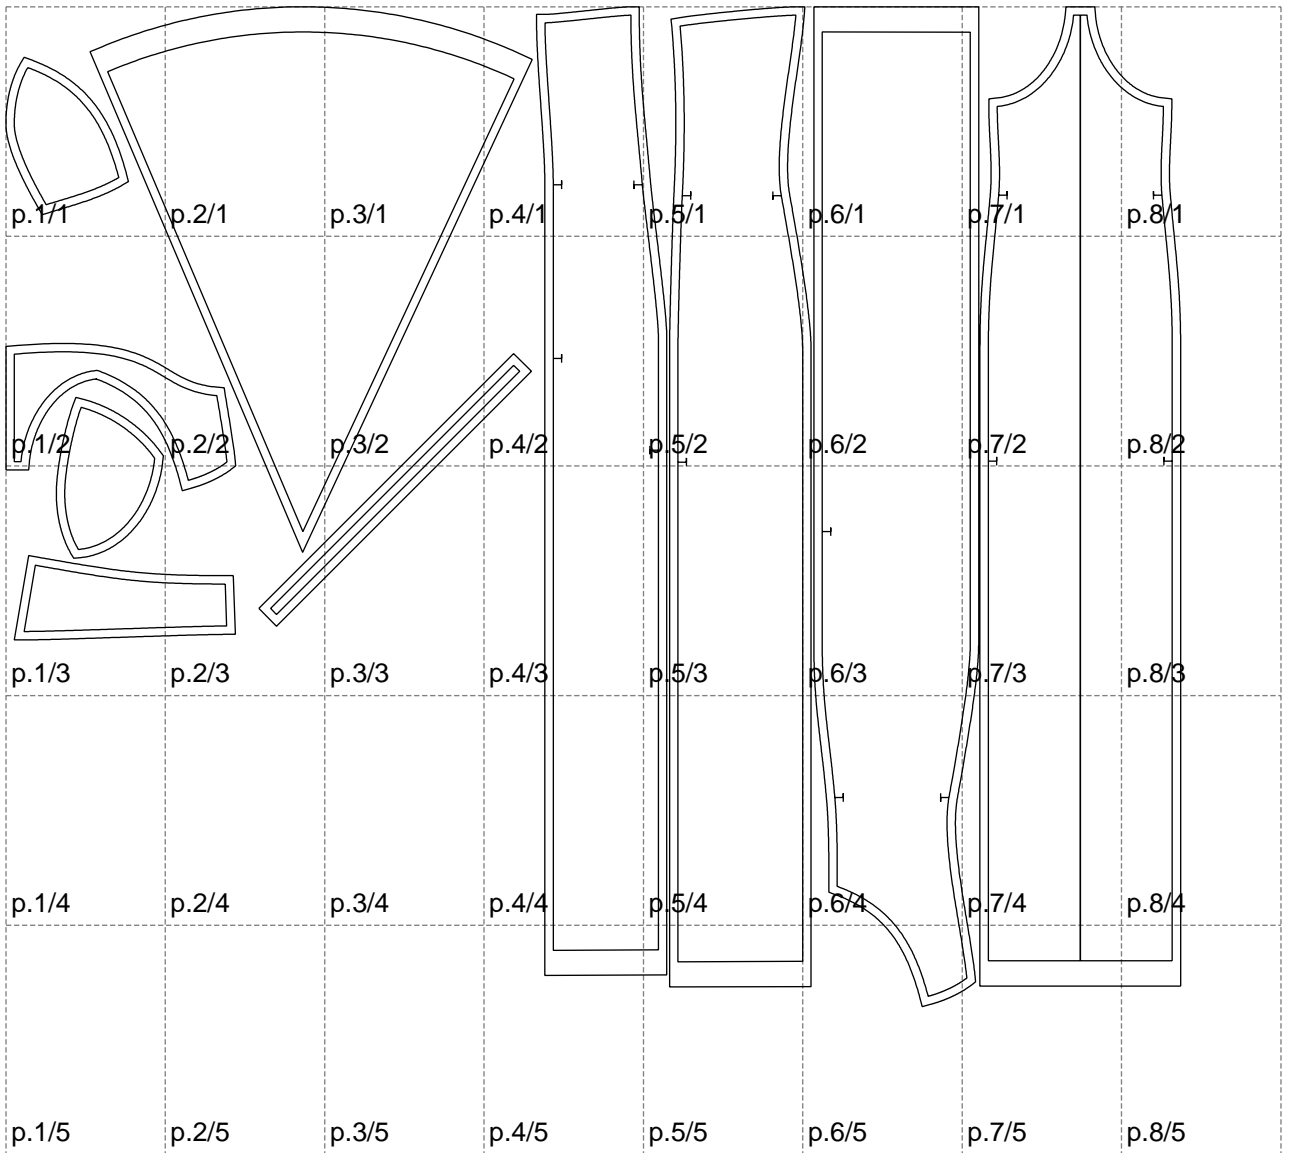

Not for print

Paper size: A4, size:1399.00 x1190.63 mm

# Example

size:1499.00 x2427.99 mm

Maneken =1 ver.0

rz\_1=170

rz\_16=100

rz\_17=85.4

rz\_18=80.2

rz\_19=108

rz\_20=105.4

---

. . . . .  
. . . . .  
. . . . .