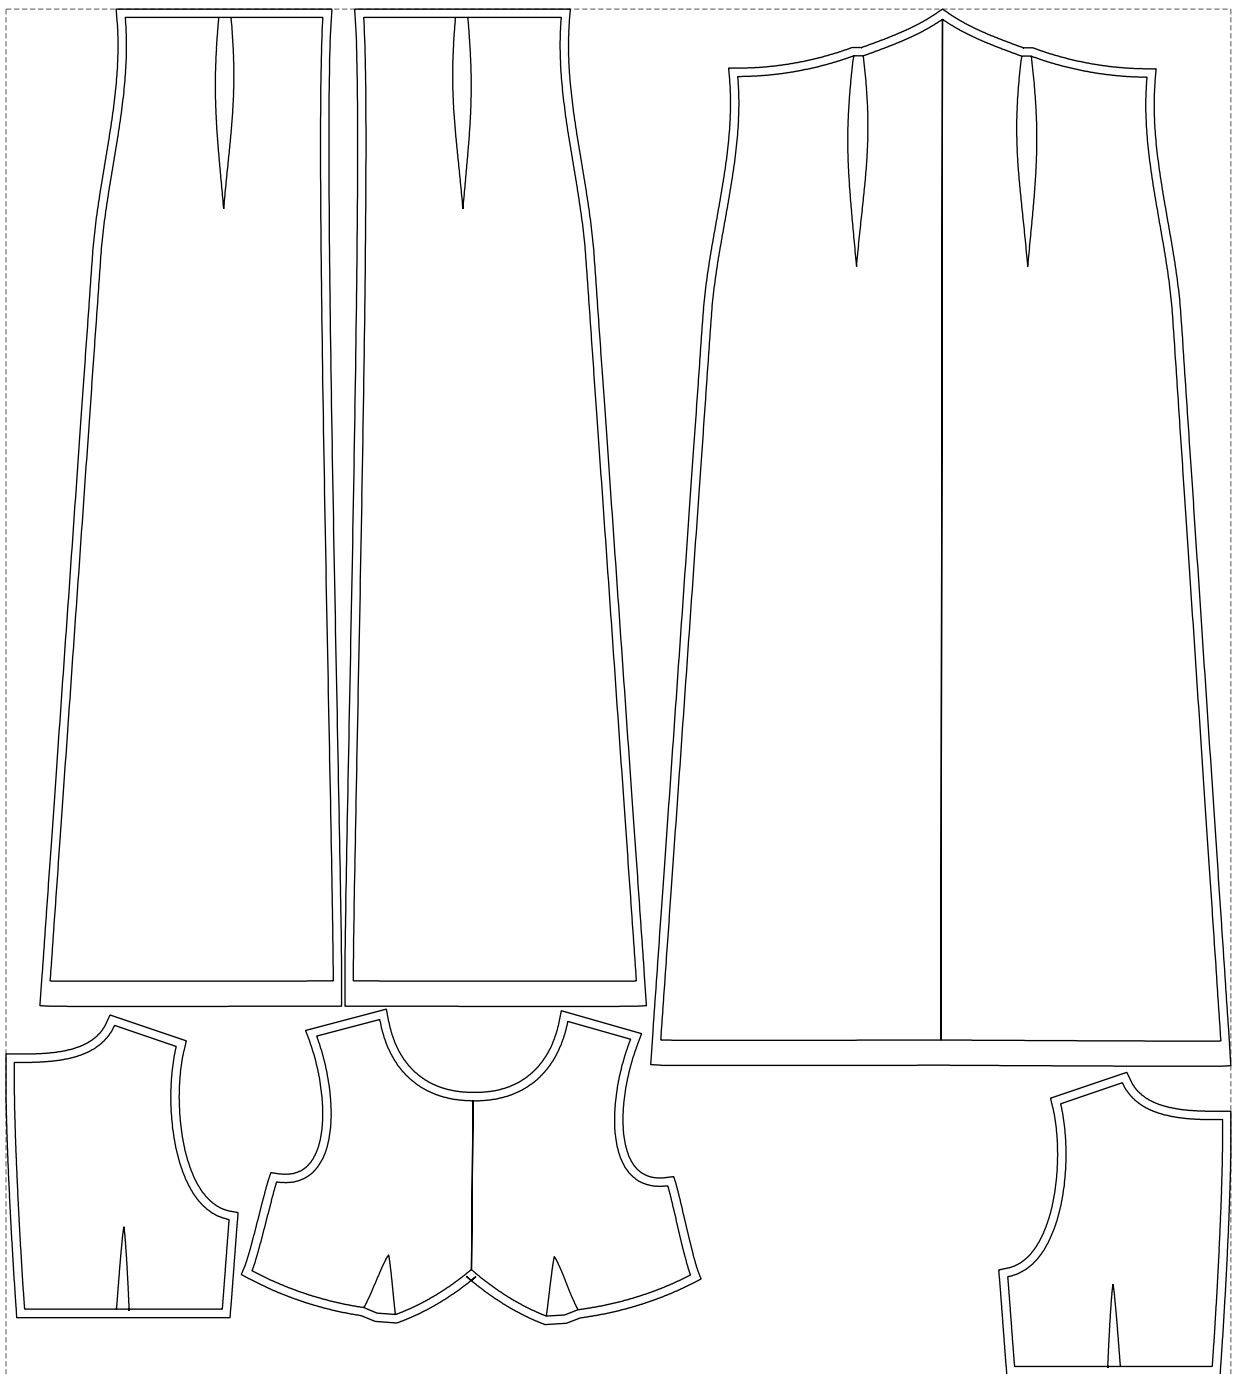

Not for print

Paper size: A4, size:1399.00 x1551.01 mm

# Example

size:1458.92 x1626.89 mm

Maneken =1 ver.0

rz\_1=170

rz\_16=92

rz\_17=78.8

rz\_18=71.8

rz\_19=100