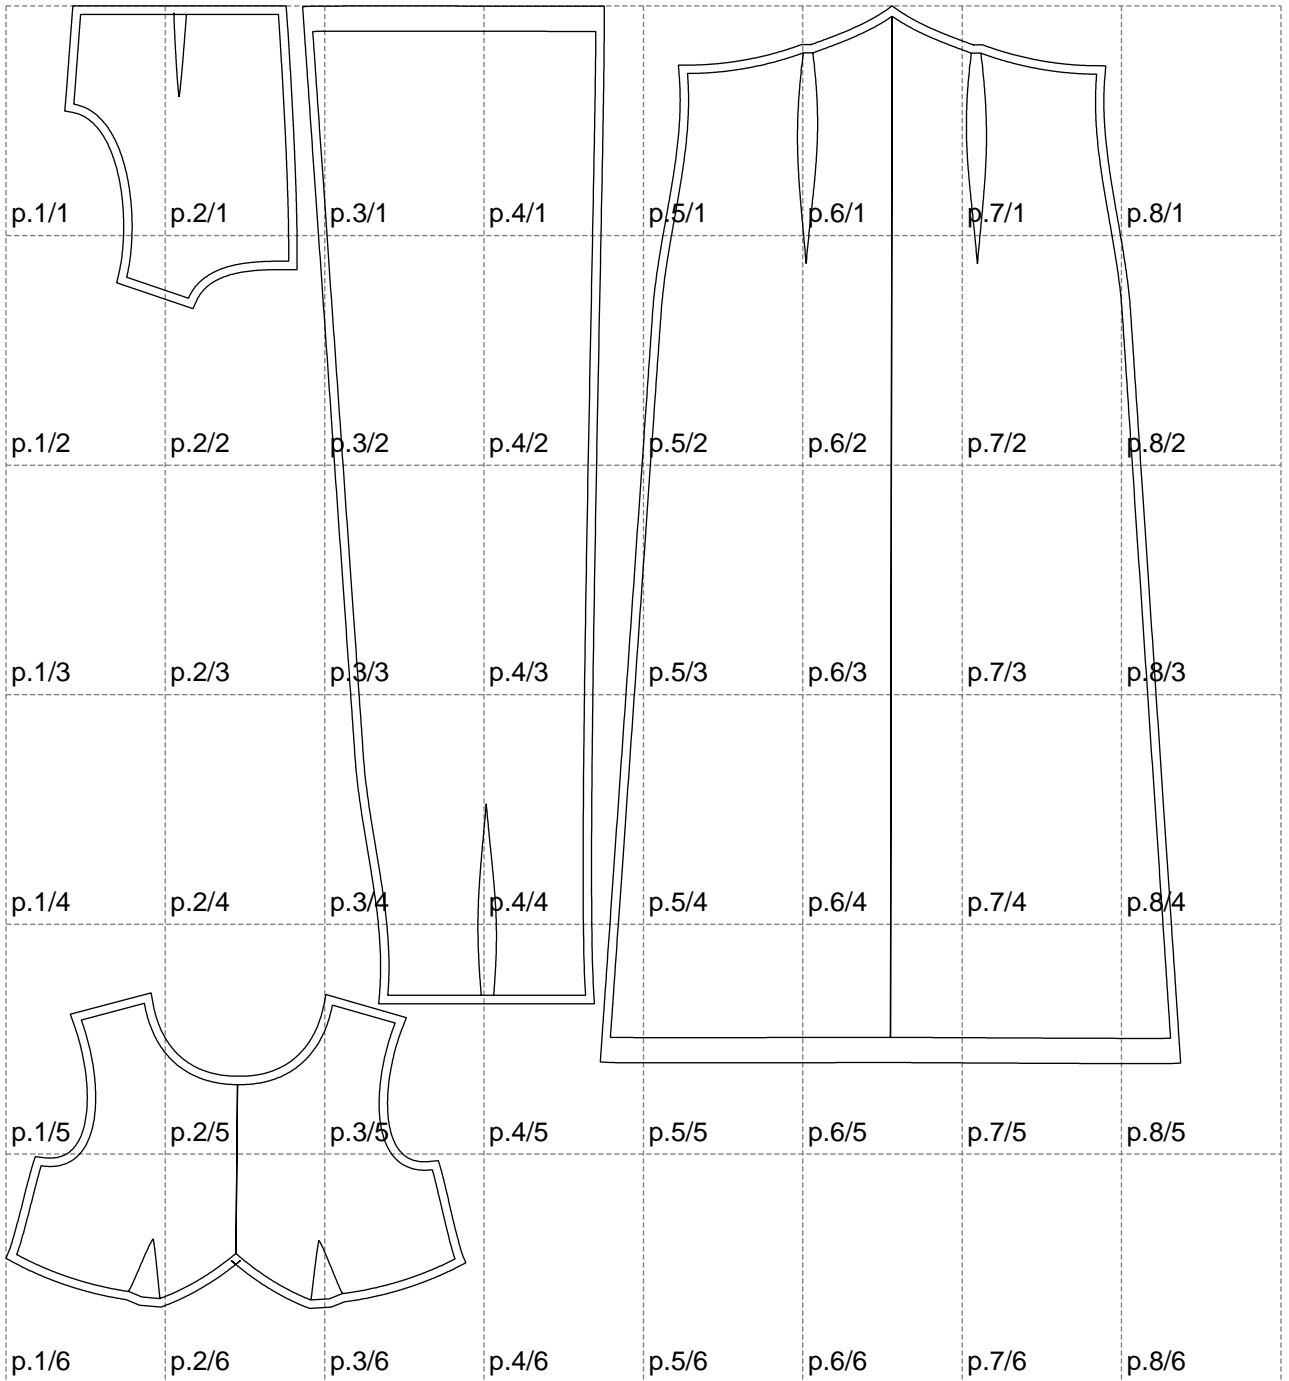

Not for print

Paper size: A4, size:1399.00 x1551.01 mm

# Example

size:1458.92 x1626.89 mm

Maneken =1 ver.0

rz\_1=170

rz\_16=92

rz\_17=78.8

rz\_18=71.8

rz\_19=100

rz\_20=98.1

---

. . . . .  
. . . . .  
. . . . .