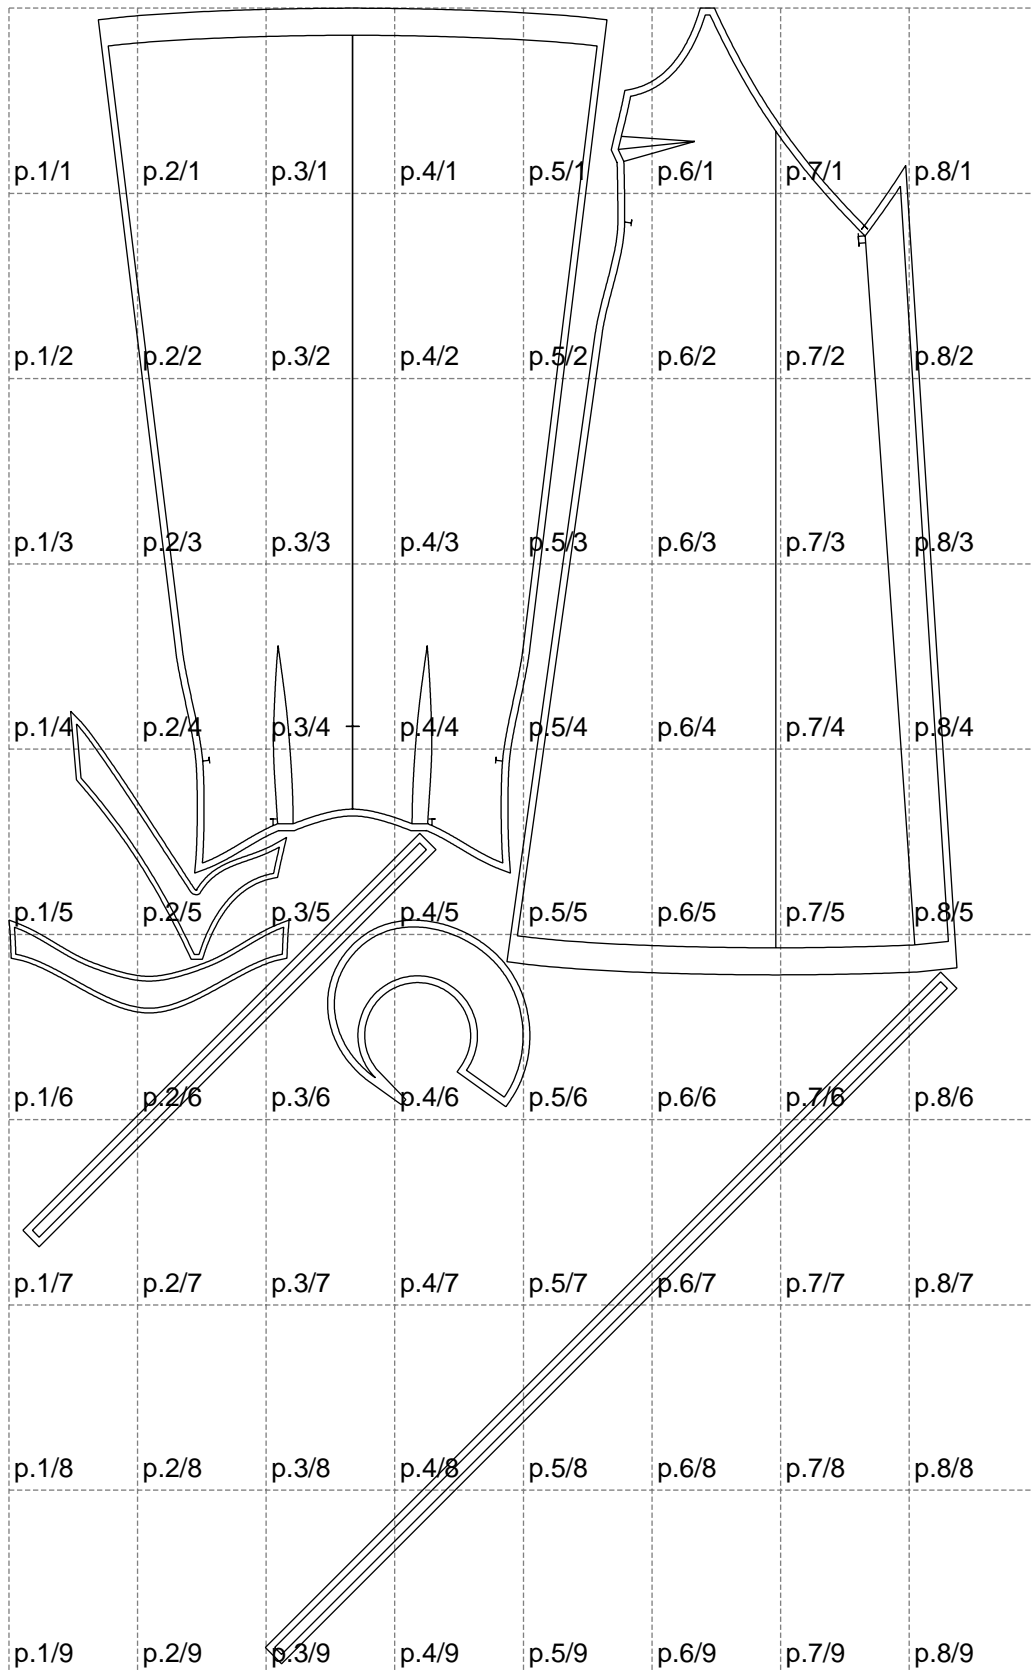

Not for print

Paper size: A4, size:1399.00 x2443.71 mm

# Example

size:1428.64 x3135.28 mm

Maneken =1 ver.0

rz\_1=170

rz\_16=92

rz\_17=78.8

rz\_18=71.8

rz\_19=100

rz\_20=98.1

---

. . . . .  
. . . . .  
. . . . .